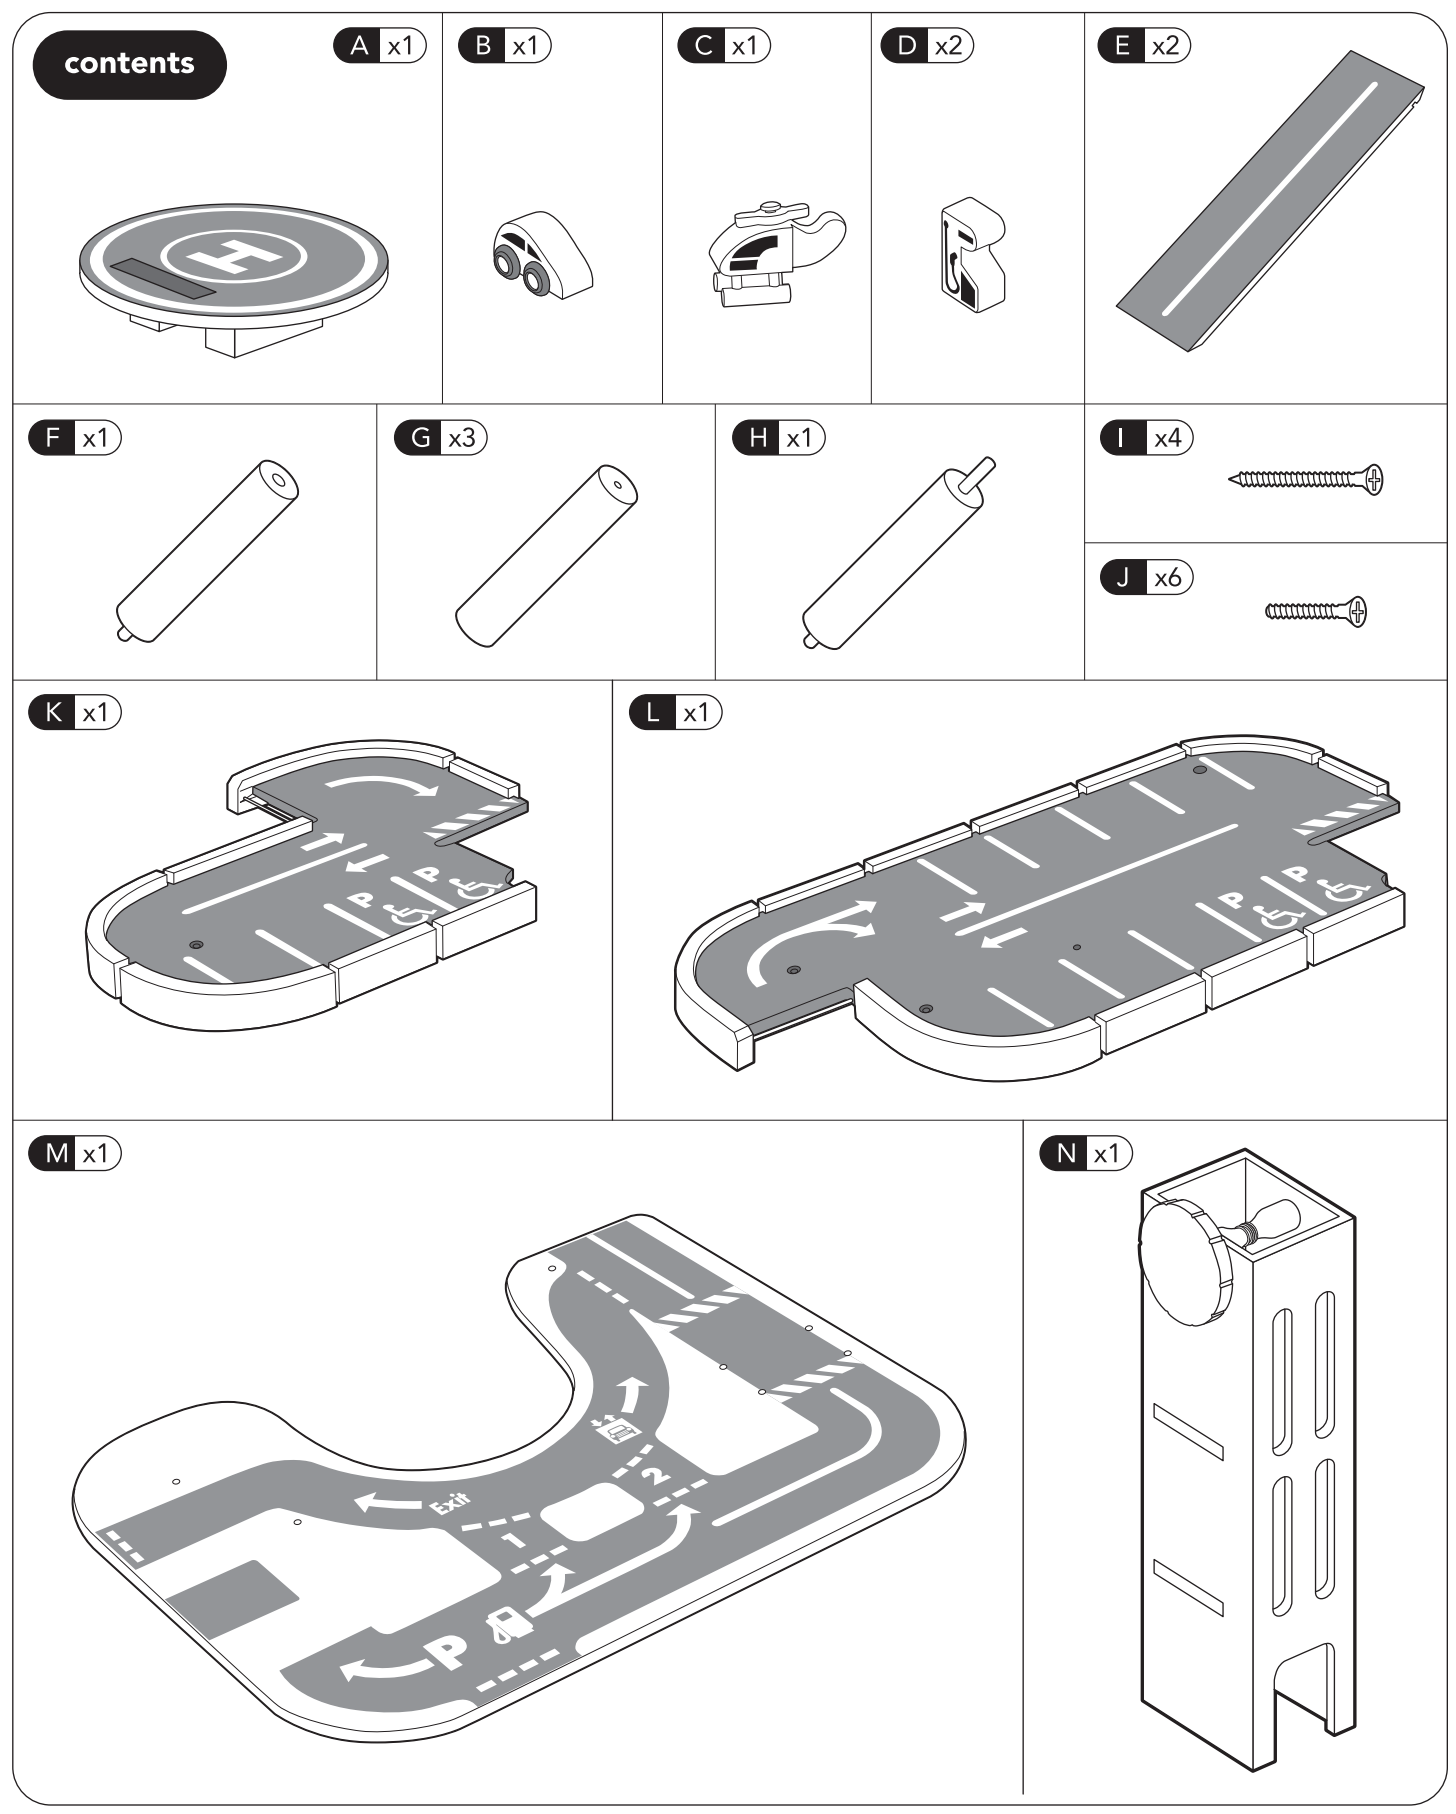

wooden garage
instructions

123376 0311
Early Learning Centre®
Watford WD24 6SH England.
Customer Service Department
0871 231 3511

SKU no.	123376
Name	wooden garage
Buying team	A&A
Designer	Boris
Supplier	Happy Art
Date created	28.03.11

Initial Check	Final Approval	Sign-off film & wet proof
Packaging Design	Chair/Tool (FE product)	Packaging Design (FE product)
Date	Date	Date
Designer	Buyer (FE product)	Buyer (FE product)
Date	Date	Date
Copywriter	Buyer (FE product)	Buyer (FE product)
Date	Date	Date
	Ok	
	Date	Date
	Packaging Design	
	Date	Date