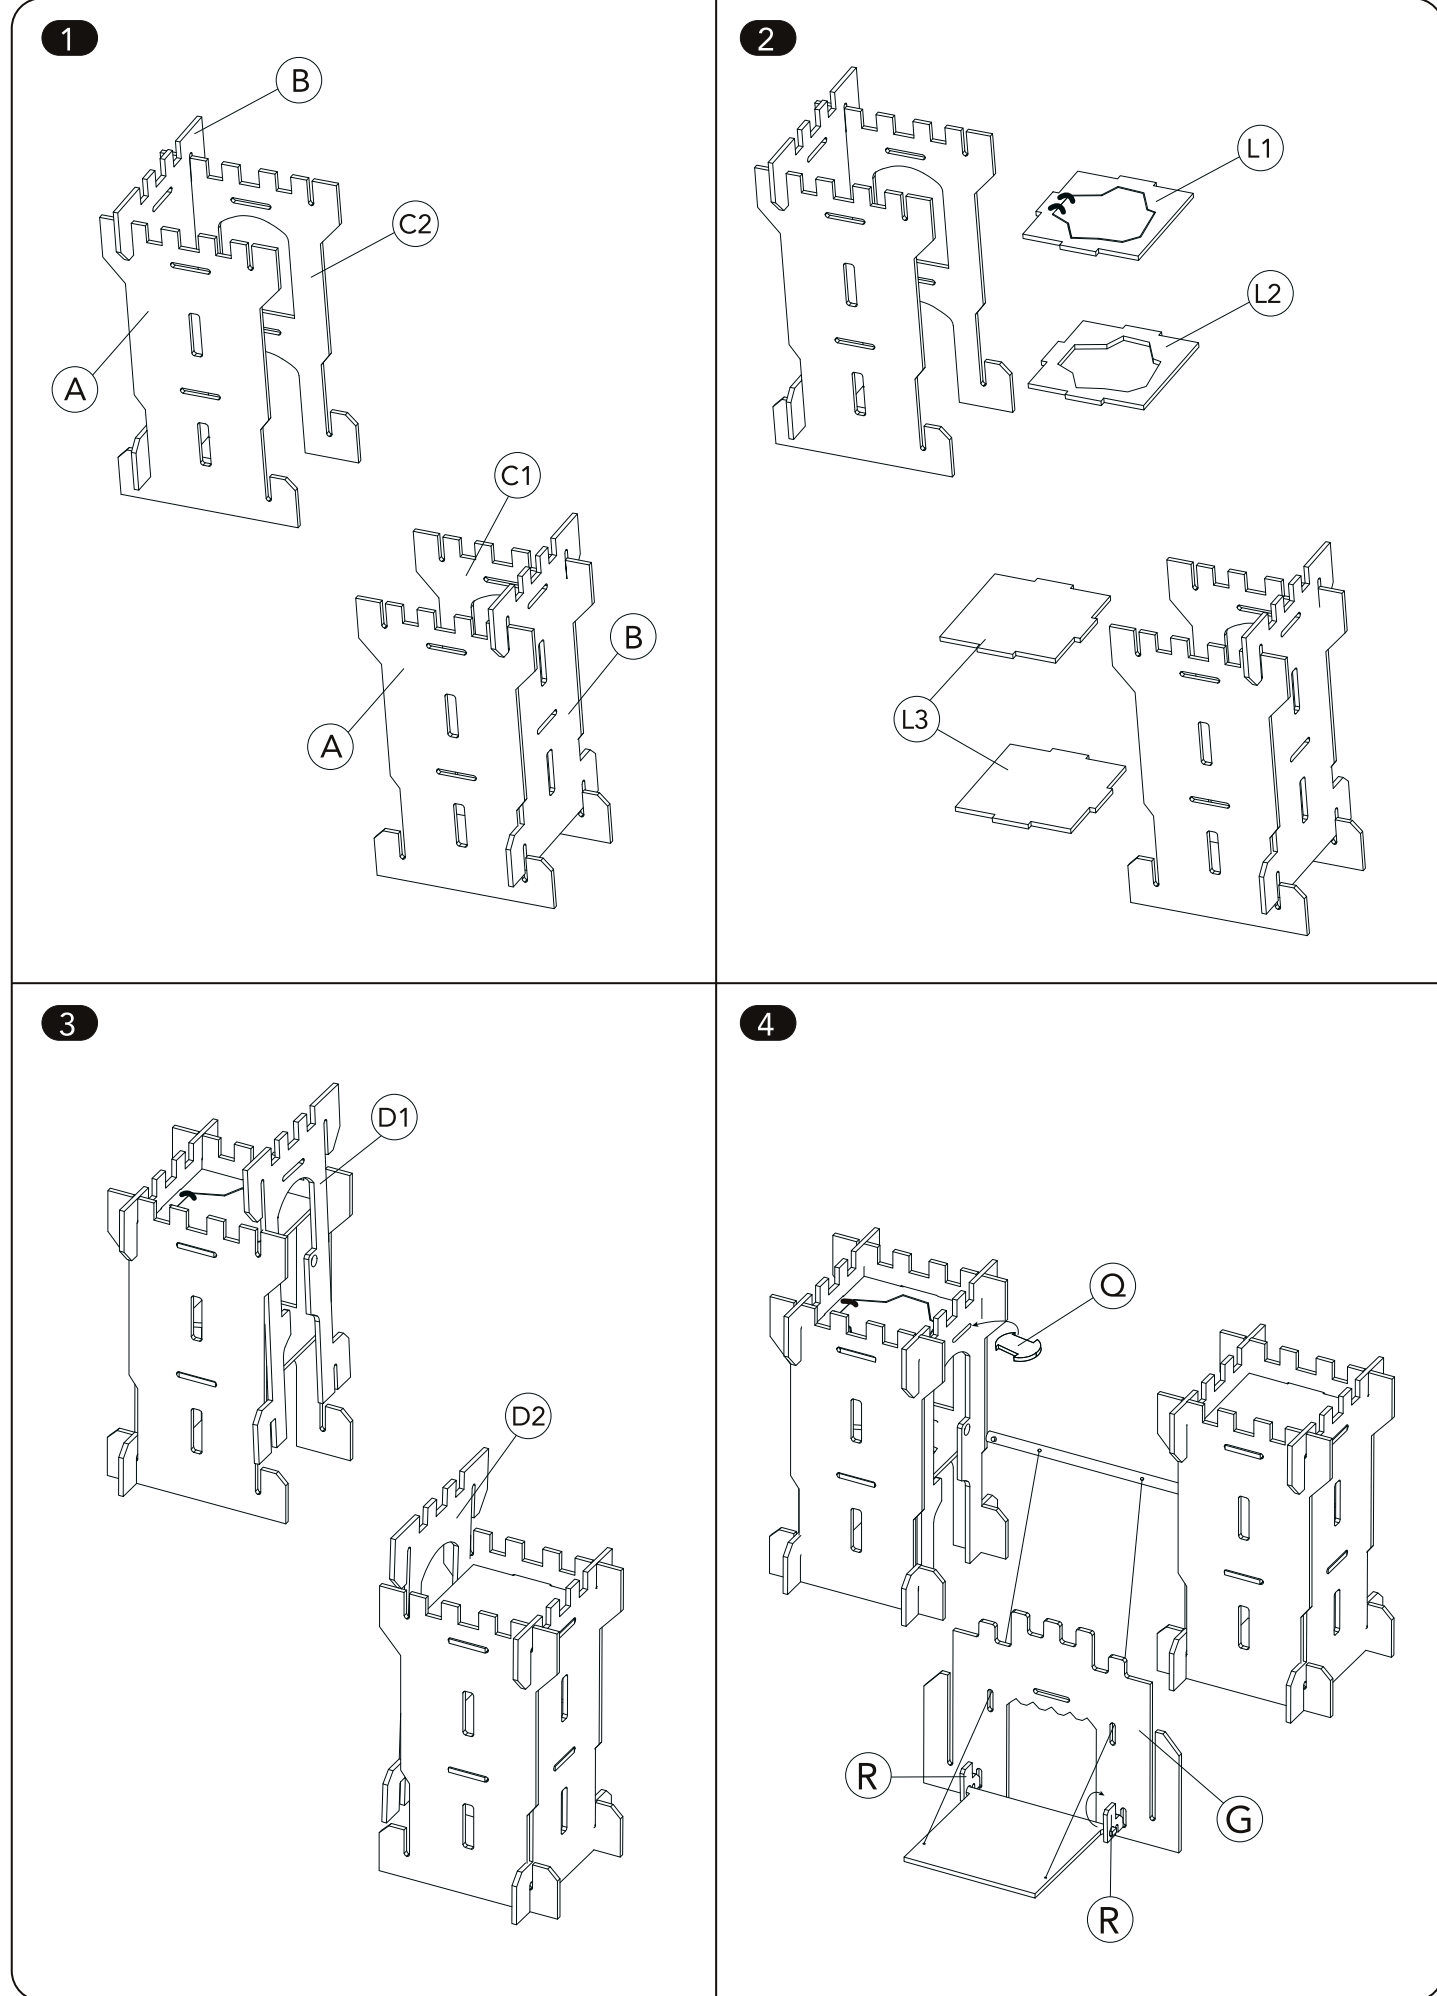

assembly

Adult assembly required

wooden castle
user guide

138351 0914
Early Learning Centre®
Walford WD24 6SH England.

Customer Service Department
0871 231 3511

contents

A x2	B x2	C1 x1	C2 x1	D1 x1
D2 x1	E1 x1	E2 x1	F1 x1	F2 x1
G x1	H1 x1	H2 x1	I1 x1	I2 x1
J x1	K x2	L1 x1	L3 x2	M2 x1
O x2	P x2	Q x1	R x2	S x2
T x2	U x2	V x2	W x2	X x1

early learning centre AW14	colours:	approval	date	signature
sku number : 138351	 Black	packaging manager		
product : wooden castle		copywriter		
pack dimensions : A3		QA		
supplier : Greenwood		product manager		
date : 15 Apr 2014		category : A&A		
	designer : Boris Au			

NOTE: The spot colour is not accurate (simulated using CMYK) in this digital proof, please refer to the Pantone specification (or our colour key).

assembly

assembly