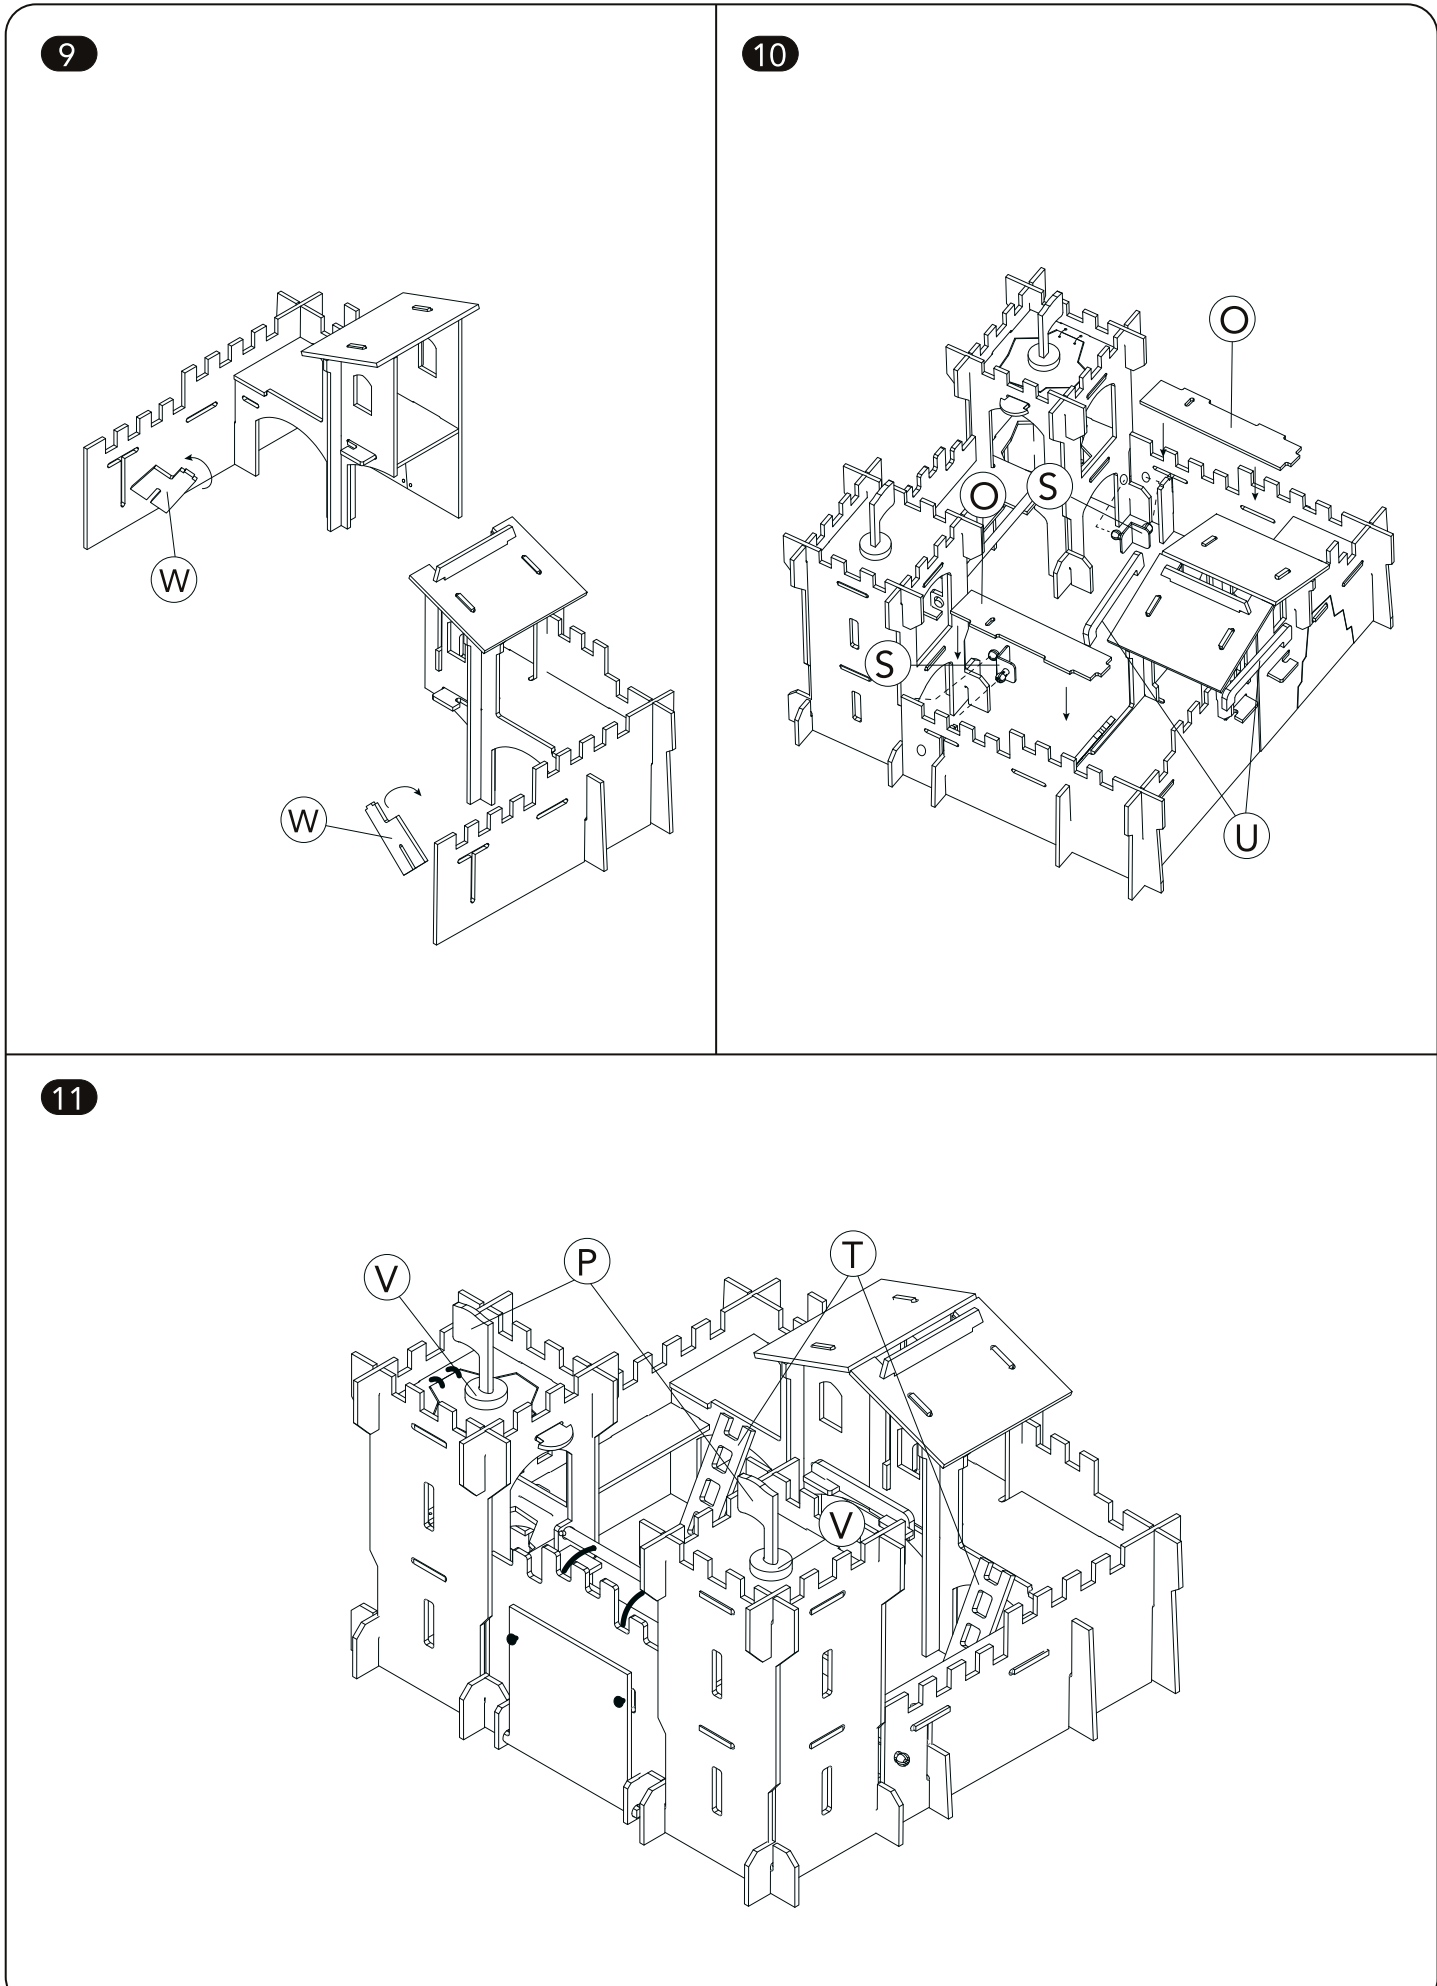

assembly

Adult assembly required

wooden castle
user guide

138351 0914
Early Learning Centre®
Walford WD24 6SH England.

Customer Service Department
0871 231 3511

contents

A x2	B x2	C1 x1	C2 x1	D1 x1
D2 x1	E1 x1	E2 x1	F1 x1	F2 x1
G x1	H1 x1	H2 x1	I1 x1	I2 x1
J x1	K x2	L1 x1	L3 x2	M2 x1
O x2	P x2	Q x1	R x2	S x2
T x2	U x2	V x2	W x2	X x1

early learning centre AW14	colours:	approval	date	signature
sku number : 138351	 Black	packaging manager		
product : wooden castle		copywriter		
pack dimensions : A3		QA		
supplier : Greenwood		product manager		
date : 15 Apr 2014		category : A&A		
	designer : Boris Au			

NOTE: The spot colour is not accurate (simulated using CMYK) in this digital proof, please refer to the Pantone specification (or our colour key).

assembly

assembly