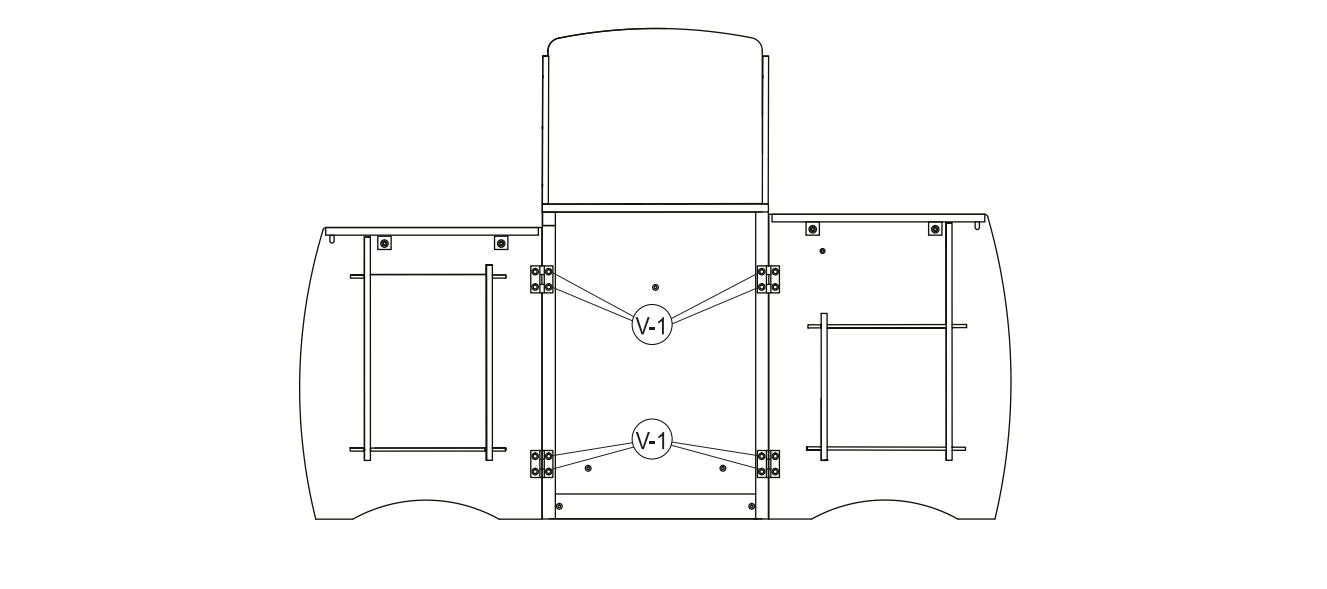

assembly

3

4

studio kitchen
assembly instructions

138368 1013
Early Learning Centre®
Swindon SN3 4TJ England.

Customer Service Department
0871 231 3511

contents - table

A x1	B x1	C x1	D x1
E x1	F x1	G x1	H x1
I x1	J x1	K-1 x1	K-2 x1
L x2	M x1	N x1	O-1 x1
O-2 x1	O-3 x1	O-4 x1	O-5 x1
P-1 x1	P-2 x1	P-3 x1	P-4 x1
P-5 x1	Q-1 x1	Q-2 x1	R x1
S1 x1	S2 x1	T x2	U x4
V-1 x20	V-2 x4	V-3 x36	X x8
Y x3			

assembly

5

6

7

assembly

1

2