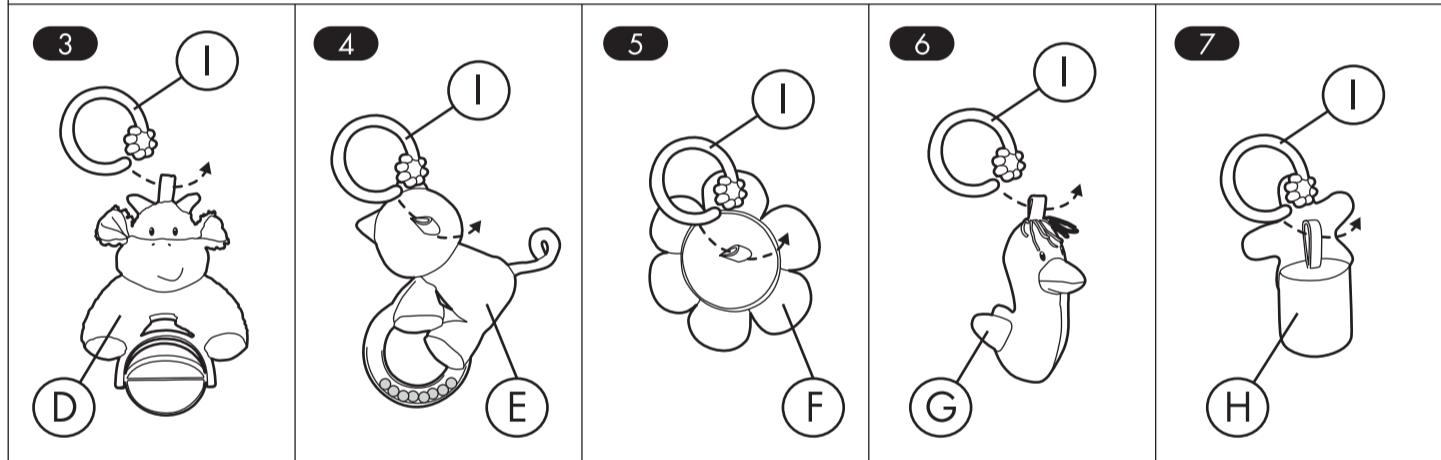

woolly lamb snuggle playmat

user guide

138307 1213
Early Learning Centre®
Watford WD24 6SH England.

Customer Service Department
0871 231 3511

contents adult assembly required

assembly

front

assembly