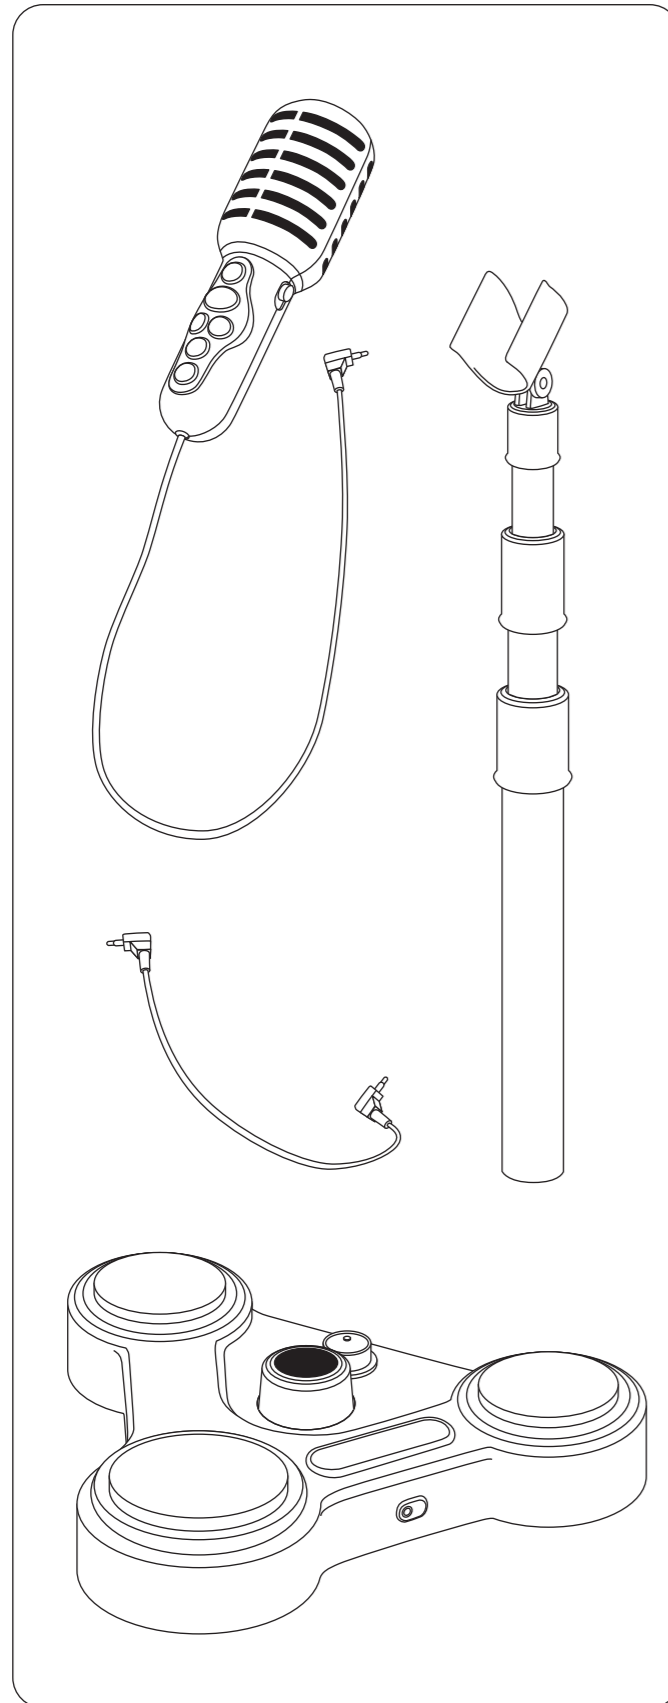

sing along star microphone

user guide

136785/136786 0413
Early Learning Centre®
Watford WD24 6SH England.

Customer Service Department
0871 231 3511

parts checklist

assembly

how to play

	<ul style="list-style-type: none"> Press the button to hear 5 demo songs and 5 rhythms. The light flashes to the rhythm.
	<ul style="list-style-type: none"> Press the button to hear a "beep," you can then begin to record your voice for a maximum of 5 seconds. Press again to stop or the recording will automatically stop after 5 seconds followed by 2 "beeps."
	<ul style="list-style-type: none"> Press the button to hear the recorded voice once. While the demo song is playing, press the PLAY button to play your recorded voice. While the Echo or Robot button is pressed, press the button to play the recorded voice.
	<ul style="list-style-type: none"> Press the button to hear your recorded voice turn into 3 fun melodies. The light flashes to the rhythm.
	<ul style="list-style-type: none"> Press the button for echo sound effects, press again or another button to go into another mode (otherwise it stays in echo mode). The light flashes in this mode.
	<ul style="list-style-type: none"> Press the button for robot sound effects, press again or another button to go into another mode (otherwise it stays in robot mode). The light flashes in this mode.

* The unit goes to sleep if left idle for 3 minutes. Press any button on the microphone or stand to reactivate the unit.

* Record your voice in a quiet environment to ensure better playback quality.