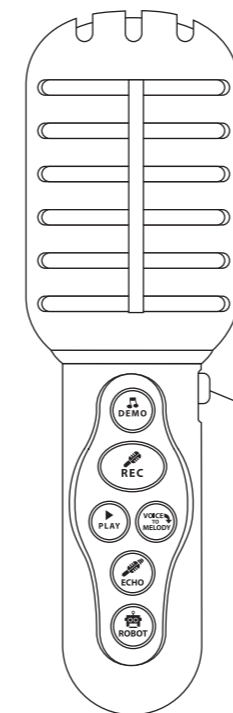

sing along star microphone

user guide

136785/136786 0413
Early Learning Centre®
Watford WD24 6SH England.

Customer Service Department
0871 231 3511

parts checklist

assembly

how to play

	<ul style="list-style-type: none"> Press the button to hear 5 demo songs and 5 rhythms. The light flashes to the rhythm.
	<ul style="list-style-type: none"> Press the button to hear a "beep," you can then begin to record your voice for a maximum of 5 seconds. Press again to stop or the recording will automatically stop after 5 seconds followed by 2 "beeps."
	<ul style="list-style-type: none"> Press the button to hear the recorded voice once. While the demo song is playing, press the PLAY button to play your recorded voice. While the Echo or Robot button is pressed, press the button to play the recorded voice.
	<ul style="list-style-type: none"> Press the button to hear your recorded voice turn into 3 fun melodies. The light flashes to the rhythm.
	<ul style="list-style-type: none"> Press the button for echo sound effects, press again or another button to go into another mode (otherwise it stays in echo mode). The light flashes in this mode.
	<ul style="list-style-type: none"> Press the button for robot sound effects, press again or another button to go into another mode (otherwise it stays in robot mode). The light flashes in this mode.

* The unit goes to sleep if left idle for 3 minutes. Press any button on the microphone or stand to reactivate the unit.

* Record your voice in a quiet environment to ensure better playback quality.