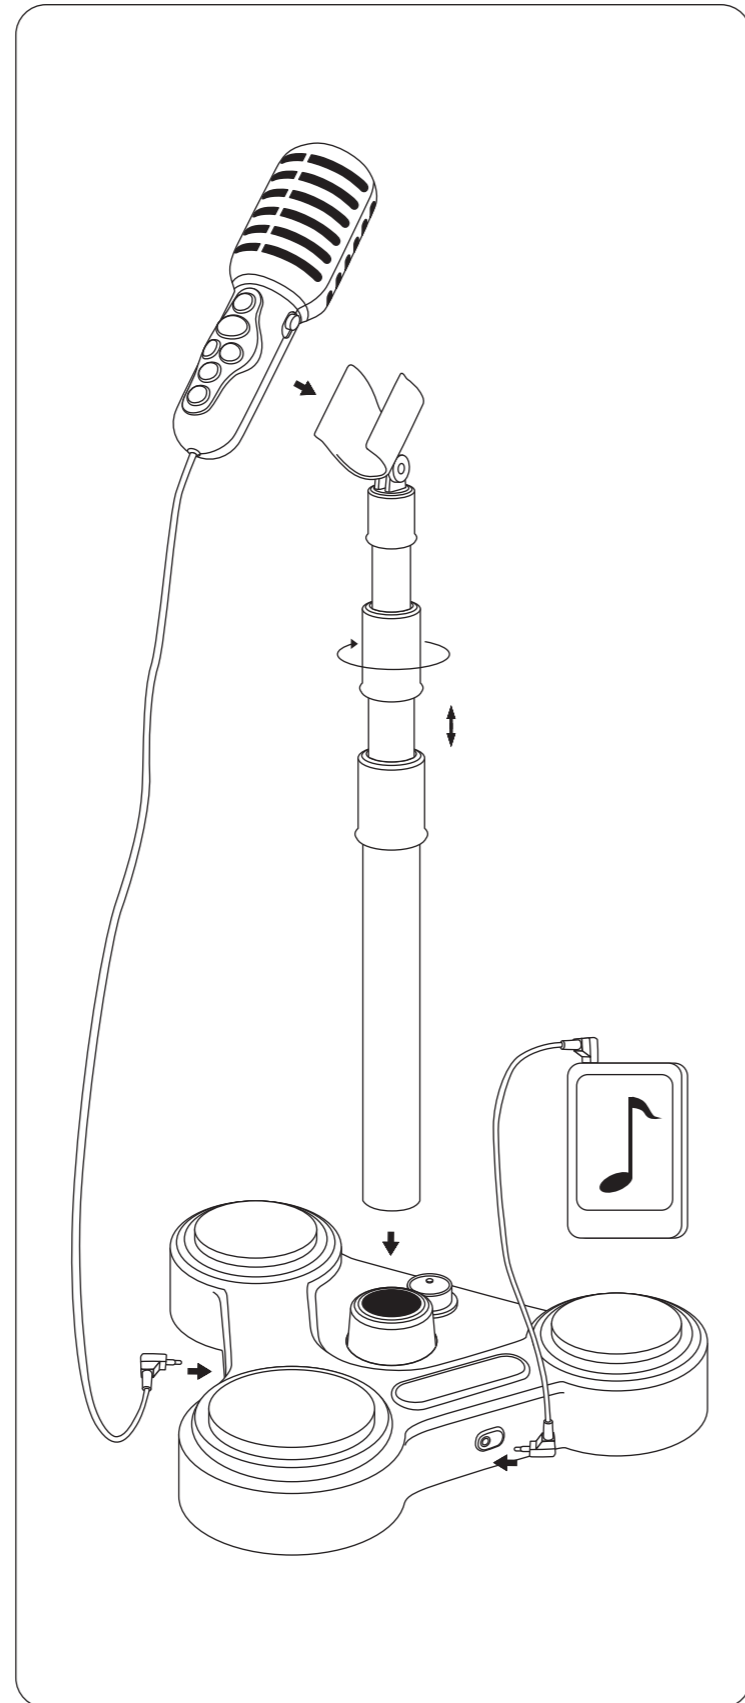

sing along star microphone

user guide

136785/136786 0413
Early Learning Centre®
Watford WD24 6SH England.

Customer Service Department
0871 231 3511

parts checklist

assembly

how to play

	<ul style="list-style-type: none"> Press the button to hear 5 demo songs and 5 rhythms. The light flashes to the rhythm.
	<ul style="list-style-type: none"> Press the button to hear a "beep," you can then begin to record your voice for a maximum of 5 seconds. Press again to stop or the recording will automatically stop after 5 seconds followed by 2 "beeps."
	<ul style="list-style-type: none"> Press the button to hear the recorded voice once. While the demo song is playing, press the PLAY button to play your recorded voice. While the Echo or Robot button is pressed, press the button to play the recorded voice.
	<ul style="list-style-type: none"> Press the button to hear your recorded voice turn into 3 fun melodies. The light flashes to the rhythm.
	<ul style="list-style-type: none"> Press the button for echo sound effects, press again or another button to go into another mode (otherwise it stays in echo mode). The light flashes in this mode.
	<ul style="list-style-type: none"> Press the button for robot sound effects, press again or another button to go into another mode (otherwise it stays in robot mode). The light flashes in this mode.

* The unit goes to sleep if left idle for 3 minutes. Press any button on the microphone or stand to reactivate the unit.

* Record your voice in a quiet environment to ensure better playback quality.