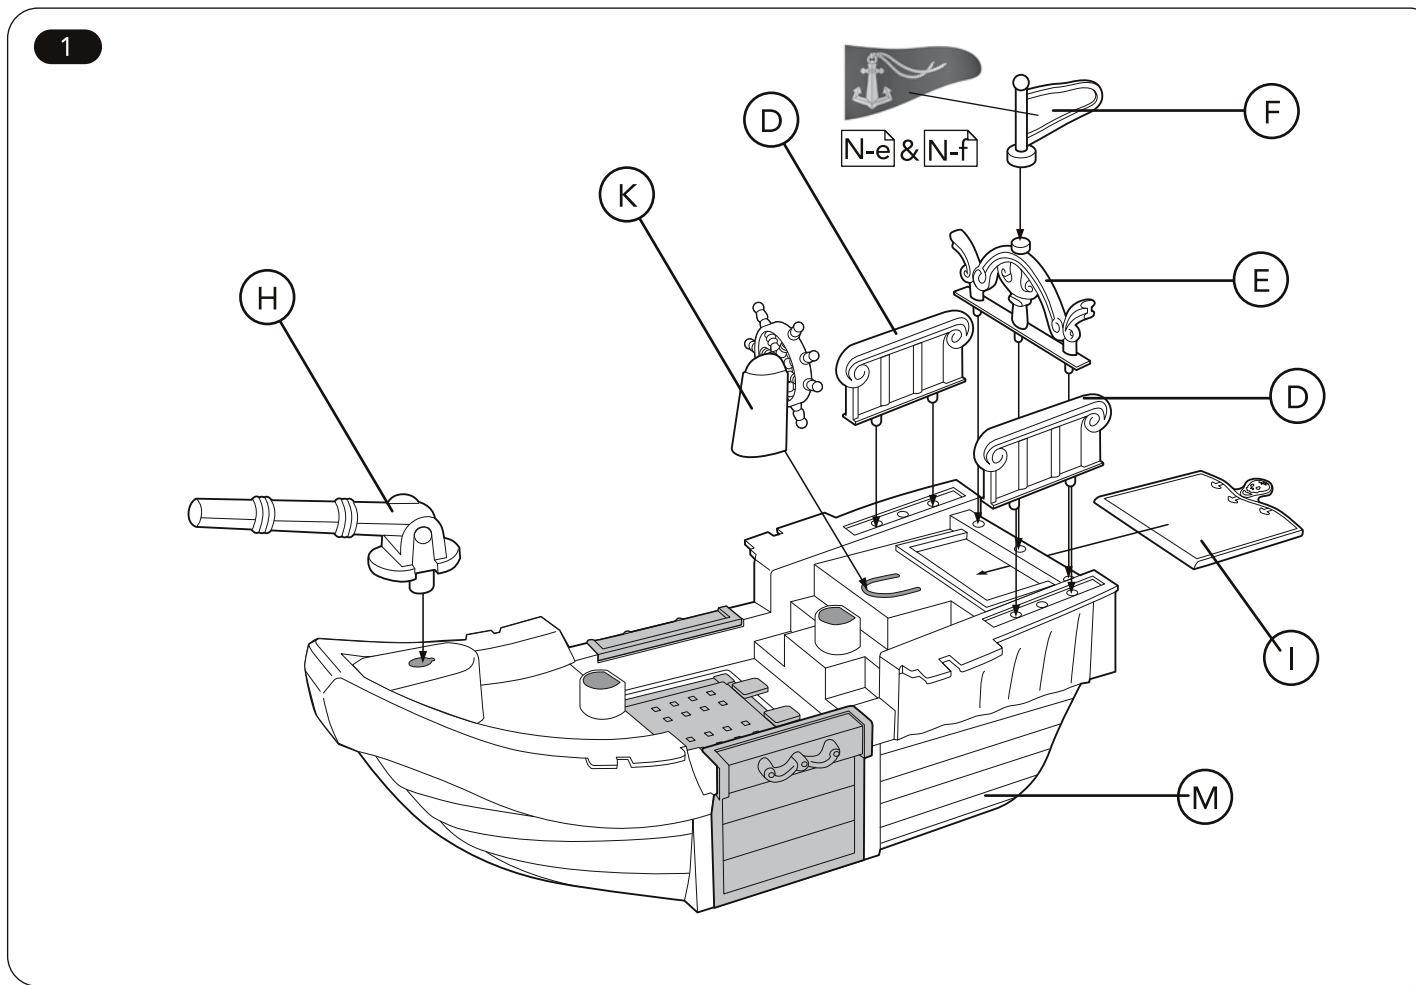

assembly

early learning centre SS13

sku number : 136698
product : pirate galleon
pack dimensions : A3
supplier : Red Box
date : 17 Apr 2013
category : A&A
designer : Boris Au

colours:

Black

approval	date	signature
packaging manager		
copywriter		
QA		
product manager		