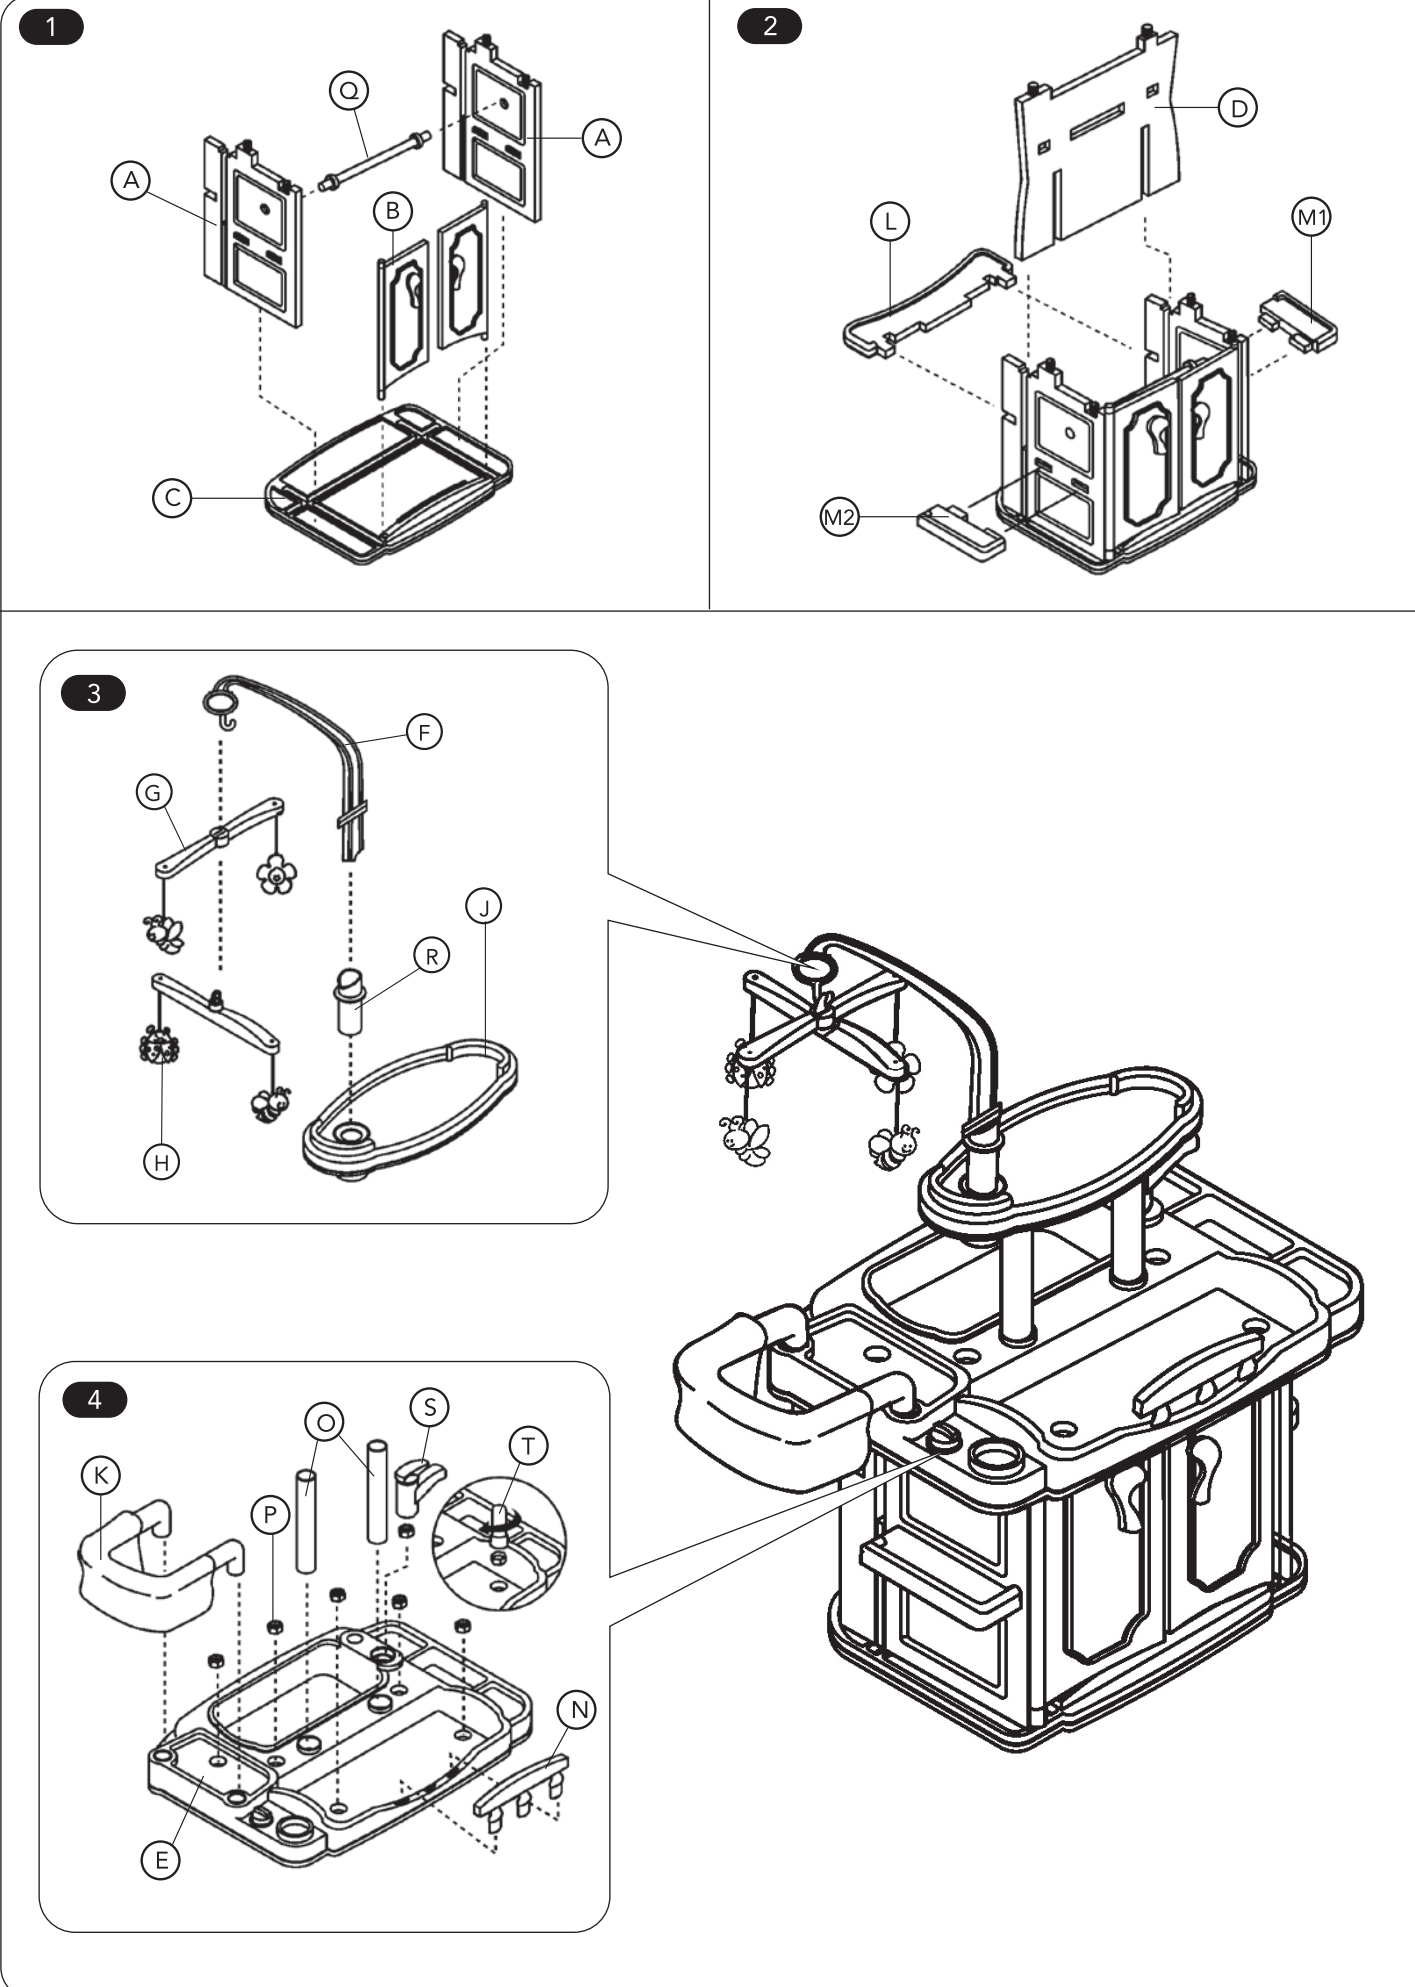

assembly

complete nursery centre

instructions

136980 0413
Early Learning Centre®
Watford WD24 6SH England.

Customer Service Department
0871 231 3511

contents

A x2 	B x1 	C x1 	D x1
E x1 	F x1 	G x1 	
H x1 	J x1 	K x1 	L x1
M1 x1 	M2 x1 	N x1 	O x2
P x6 	Q x1 	R x1 	S x1
			T x1