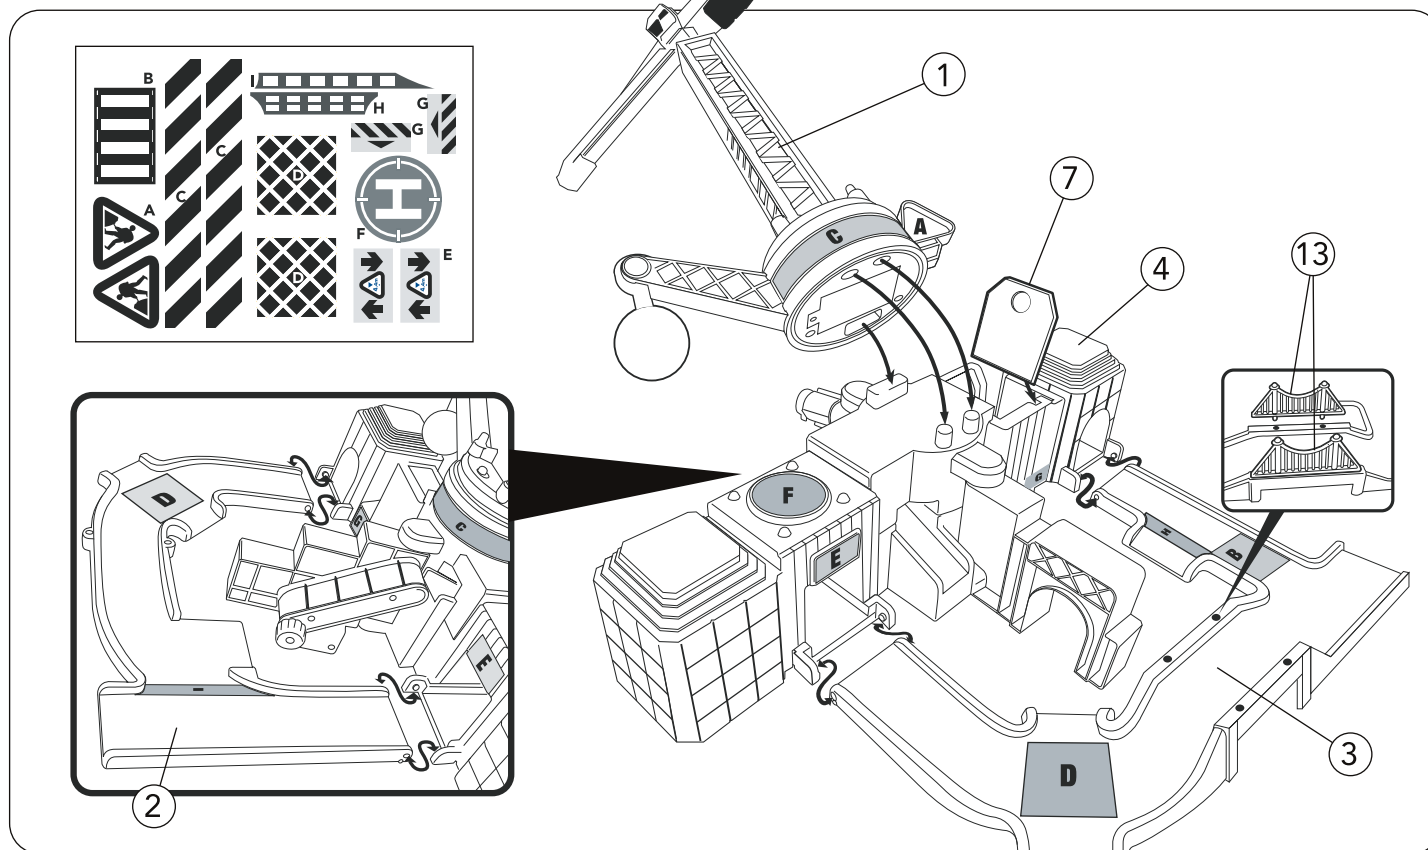

assembly

early learning centre AW13

sku number : 133882
product : Demolition Site
pack dimensions : A4
supplier : Red Box
date : 21 Mar 2013
category : A&A
designer : Boris Au

colours:

approval	date	signature
packaging manager		
copywriter		
QA		
product manager		

NOTE: The spot colour is not accurate (simulated using CMYK) in this digital proof, please refer to the Pantone specification (or our colour key).