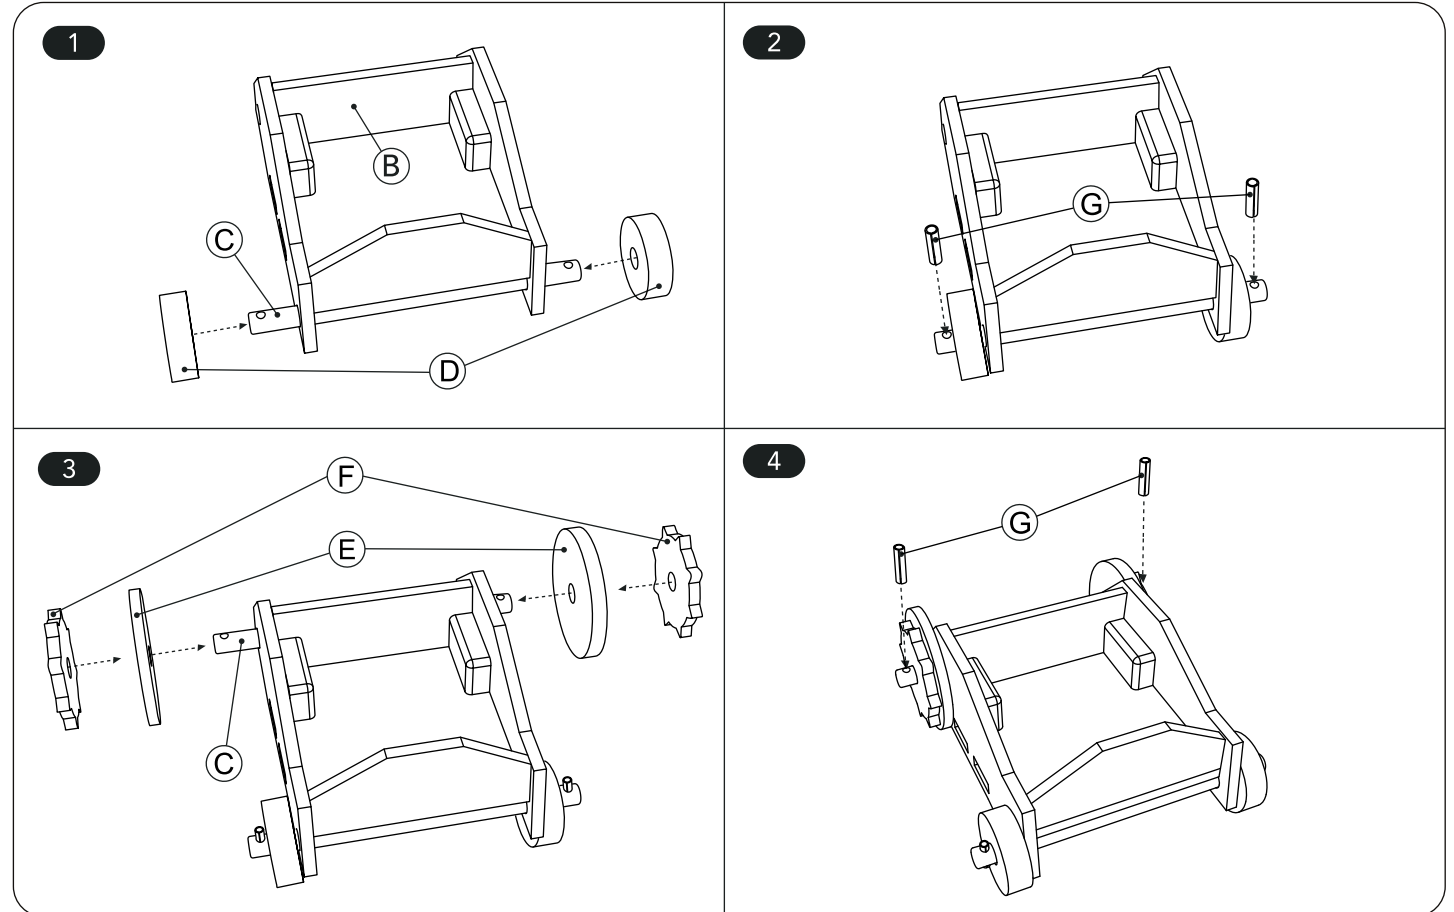

early learning centre SS13

sku number : 136687
product : Battle Catapult
pack dimensions : A3
supplier : HAPE
date : 23 Apr 2013

category : A&A
designer : Boris Au

colours:

Black

approval	date	signature
packaging manager		
copywriter		
QA		
product manager		