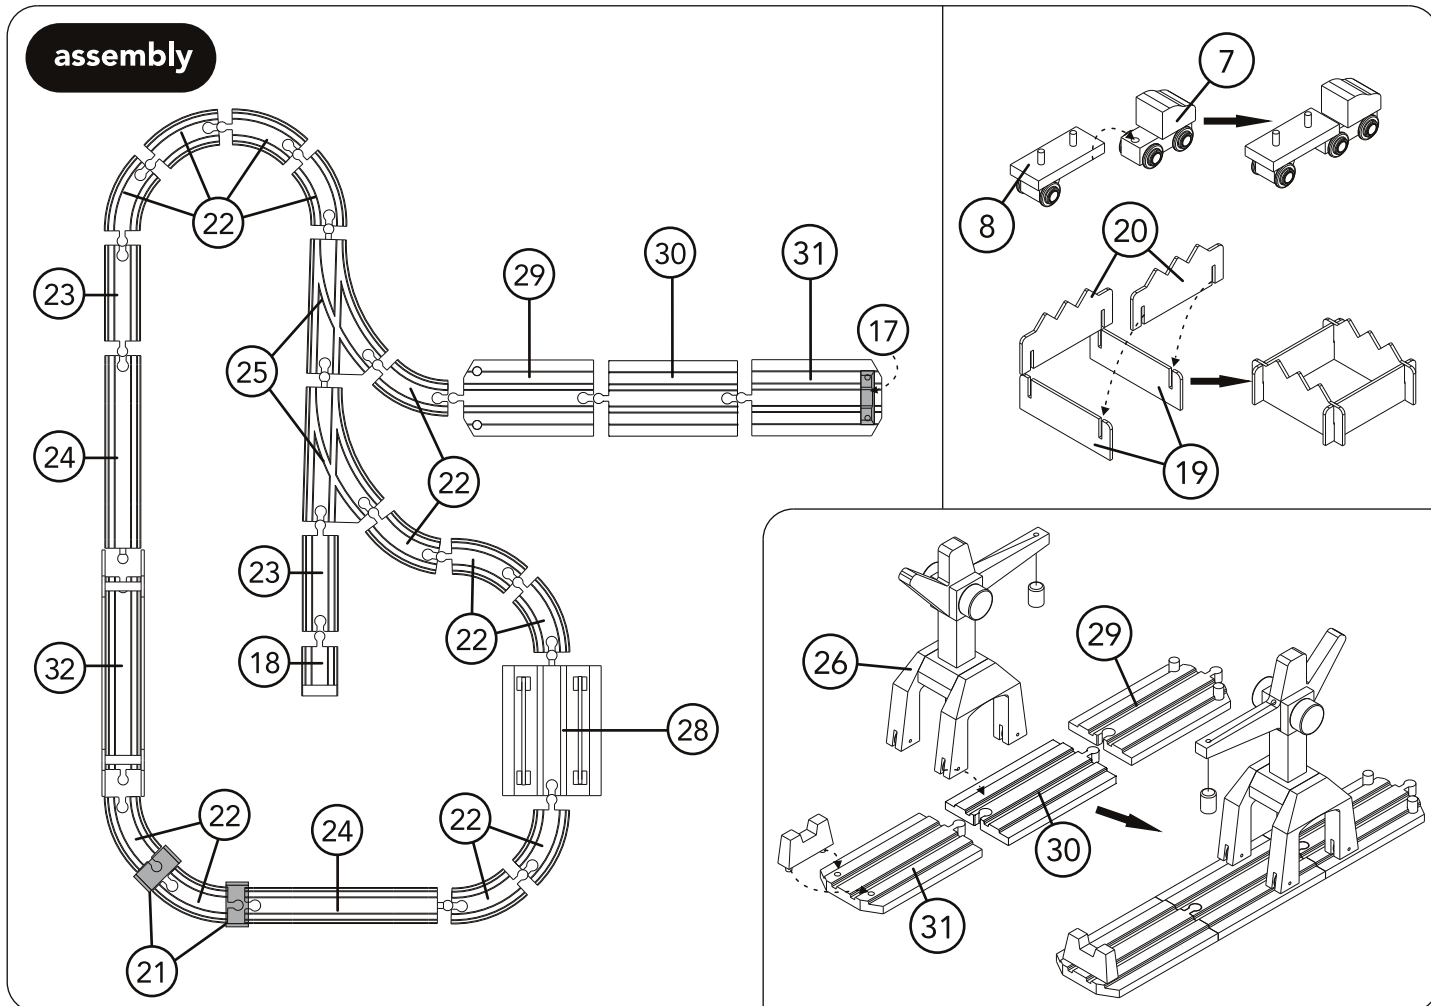

wooden cargo port

user guide

136691 0413
Early Learning Centre®
Watford WD24 6SH England.

Customer Service Department
0871 231 3511

contents	2 x1	3 x1	4 x2	5 x2	6 x1	7 x2	8 x2	9 x10	10 x1
1 x1									
11 x1	12 x1	13 x1	14 x1	15 x1	16 x4	17 x1	18 x1	19 x6	20 x6
22 x12	23 x2	24 x2			25 x2	26 x1	27 x2		
28 x1	29 x1	30 x1	31 x1	32 x1		33 x1			

early learning centre SS13		colours: Black	approval	date	signature
sku number : 136691			packaging manager		
product : Wooden Cargo Port			copywriter		
pack dimensions : A3			QA		
supplier : Xin Yu		category : A&A	product manager		
date : 23 Apr 2013		designer : Boris Au			