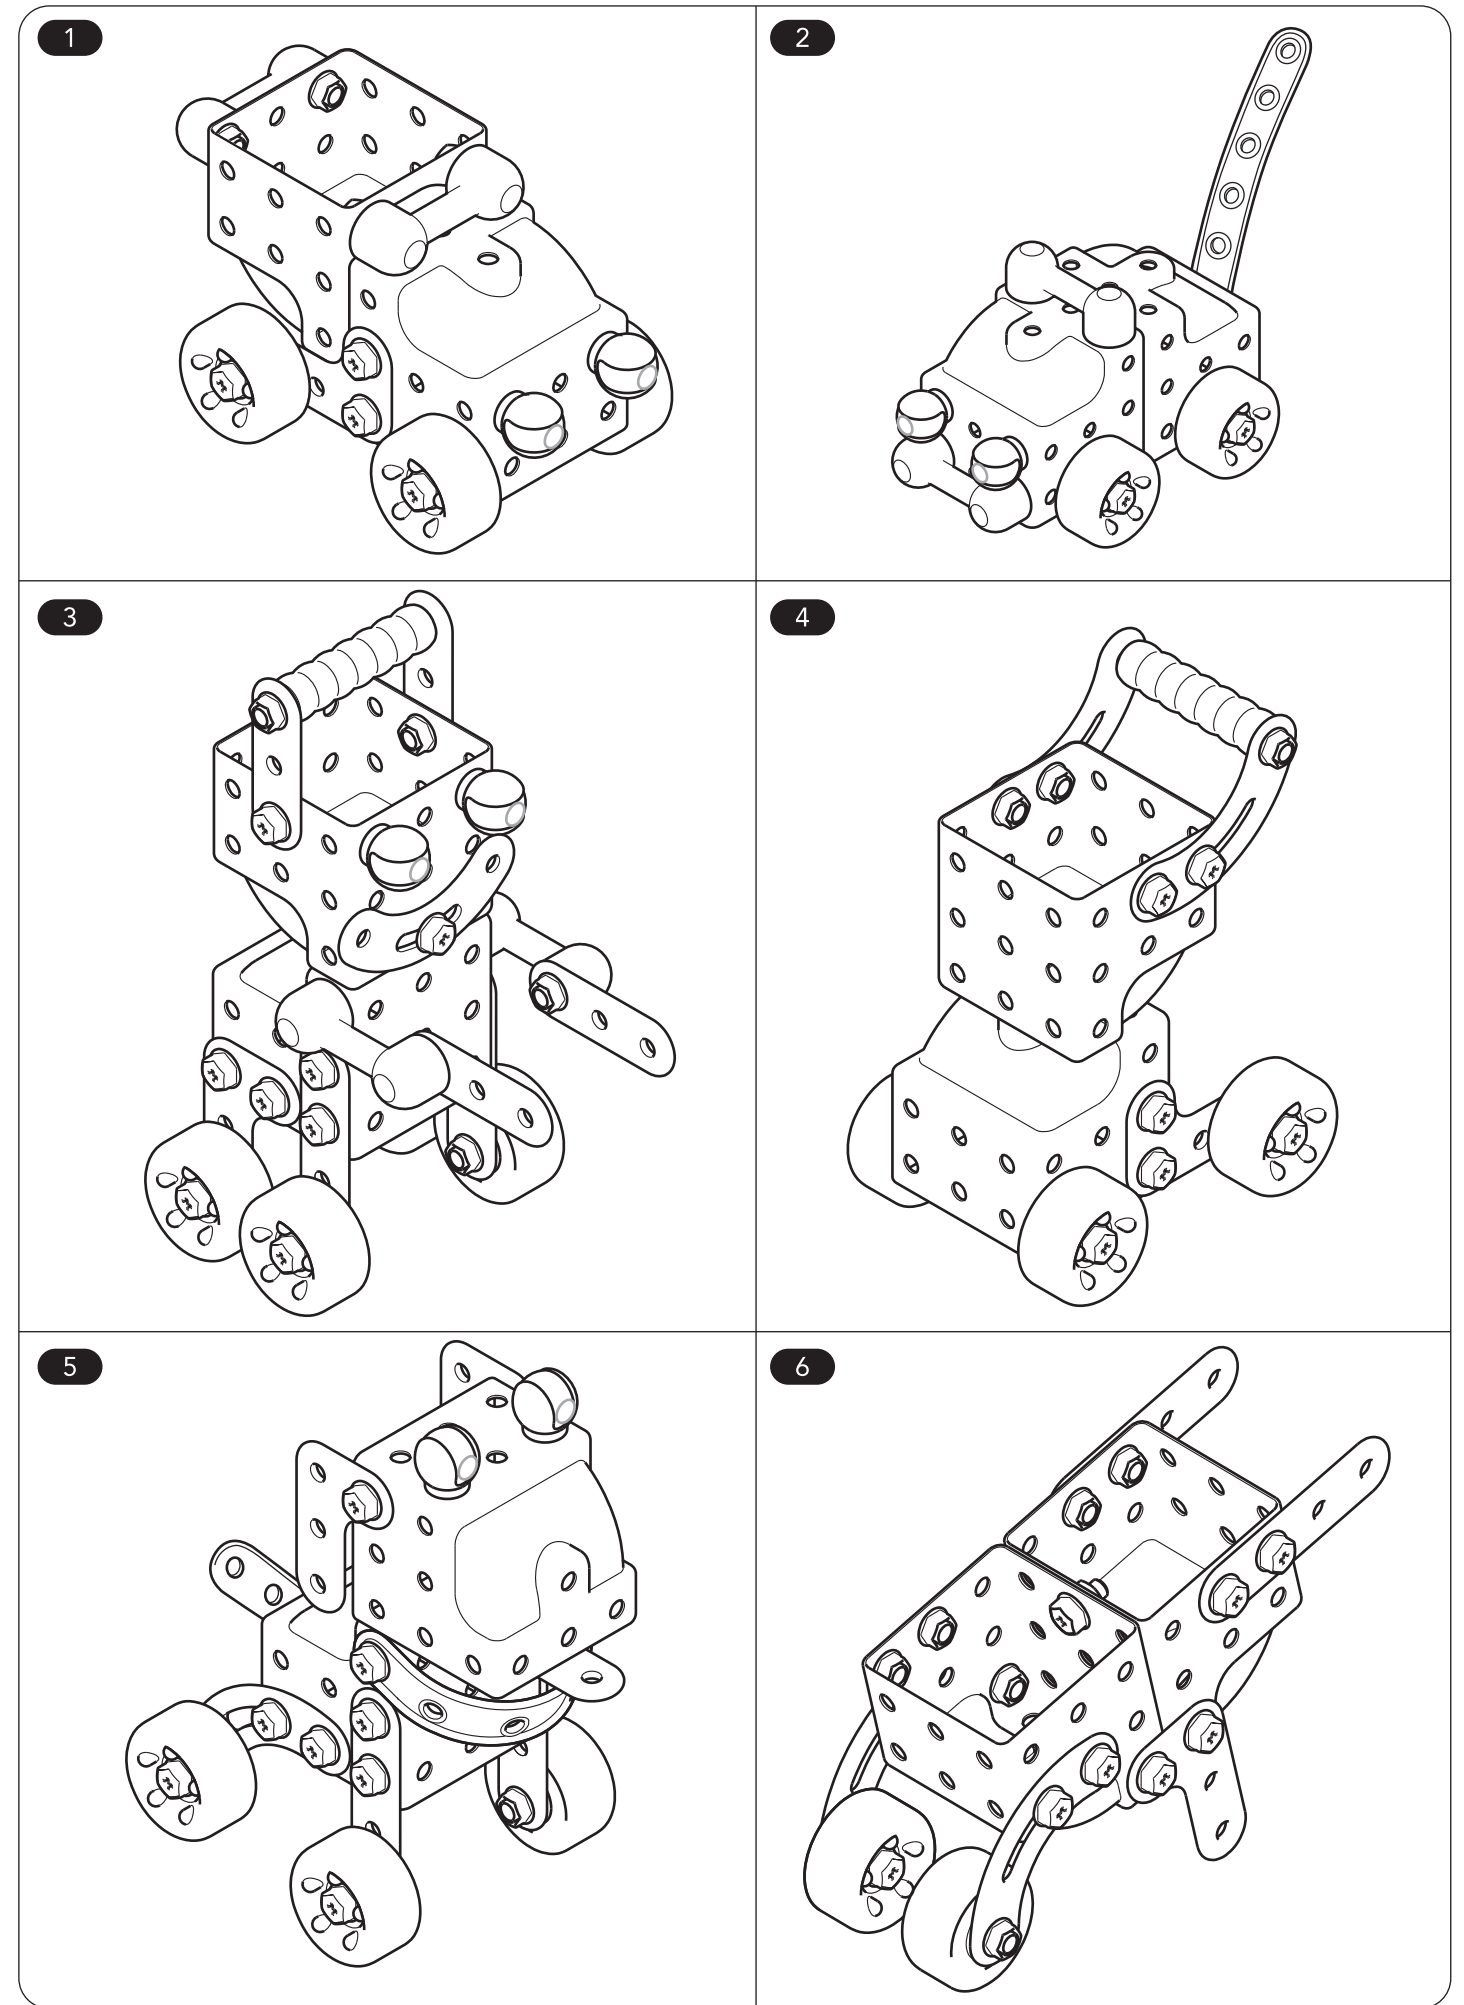

# build it deluxe set

user guide

143445 0116  
Early Learning Centre®  
Watford WD24 6SH England.

Customer Service Department  
0371 231 3513

- Make routine checks to ensure that all screws and nuts are tightened properly.
- Do not use in areas which may be dangerous (on public roads, on a slope, near stairs or steps, garden pools or swimming pools, etc).

## contents

<b>1</b> x2		<b>6</b> x1	
<b>2</b> x2		<b>7</b> x2	
<b>3</b> x4		<b>8</b> x4	
<b>4</b> x4		<b>9</b> x2	
<b>5</b> x2		<b>10</b> x2	
		<b>11</b> x20	
		<b>12</b> x4	
		<b>13</b> x30	
		<b>14</b> x1	
		<b>15</b> x1	

## assembly suggestions

early learning centre AW16

colours:

sku number : 143445  
 product : Build It Deluxe Set  
 user guide dimensions : A4  
 supplier : Toy Park category : A&A  
 date : 21 Jan 2016 designer : Lin