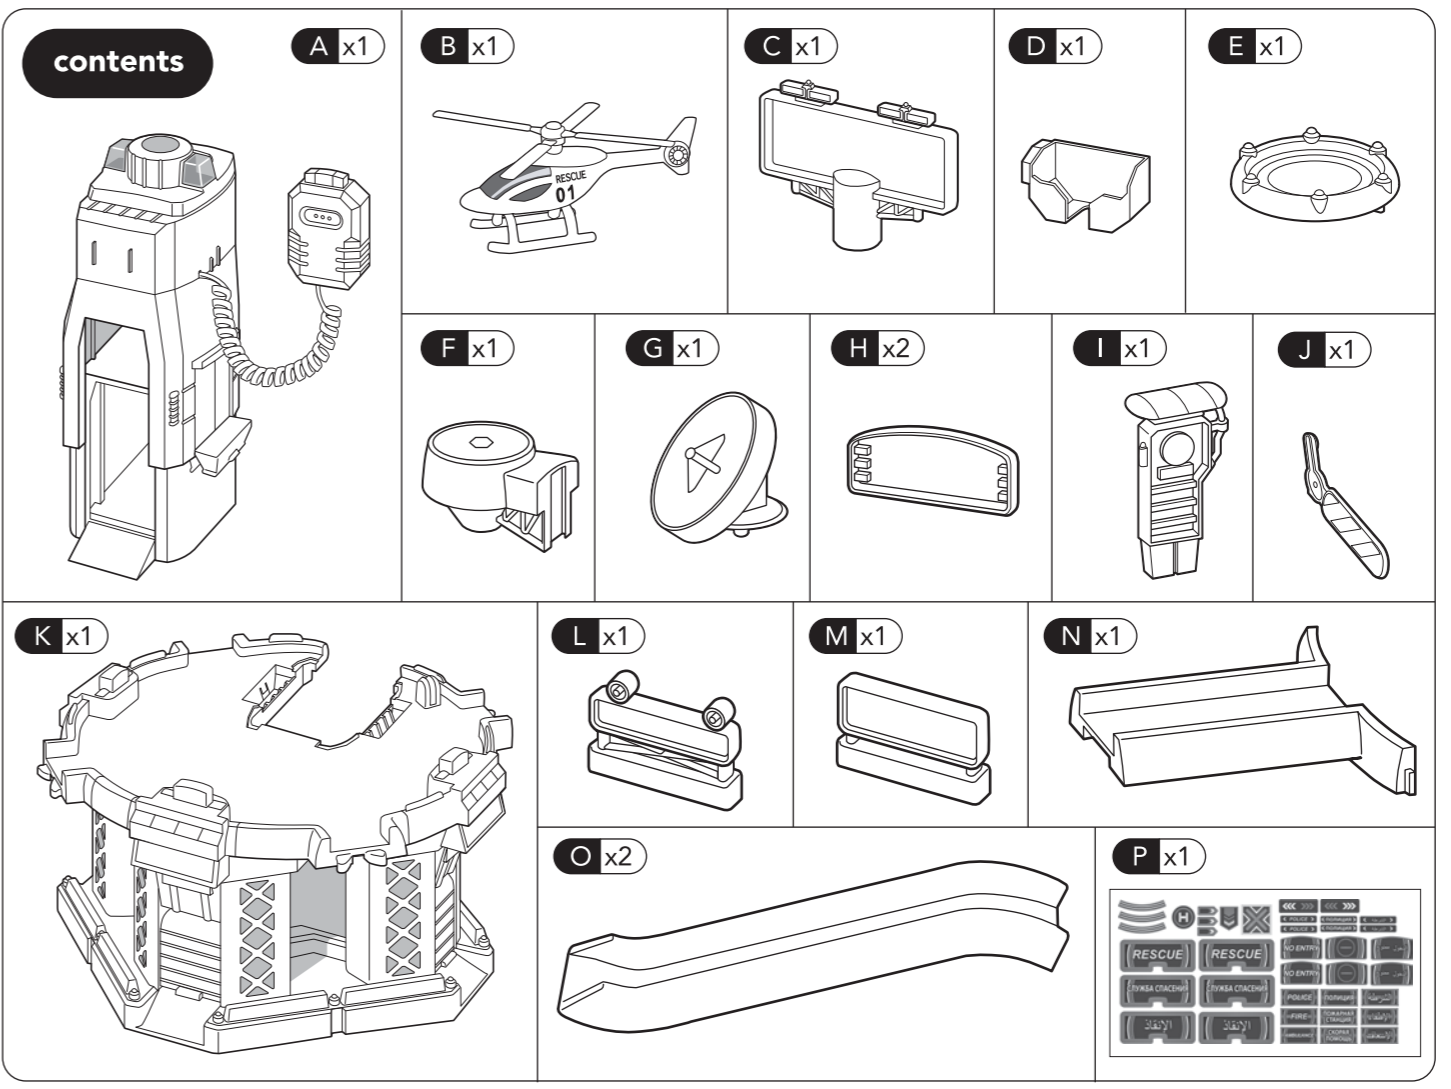

emergency centre

user guide

143437 0316
Early Learning Centre®
Watford WD24 6SH England.

Customer Service Department
0371 231 3513

early learning centre AW16		colours:		approval	date	signature
sku number : 143437 product : emergency centre pack dimensions : A3 supplier : Wide Bright category : A&A date : 23 Mar 2016 designer : Man		 Black		packaging manager		
				copywriter		
				QA		
				product manager		

NOTE: The spot colour is not accurate (simulated using CMYK) in this digital proof, please refer to the Pantone specification (or our colour key).