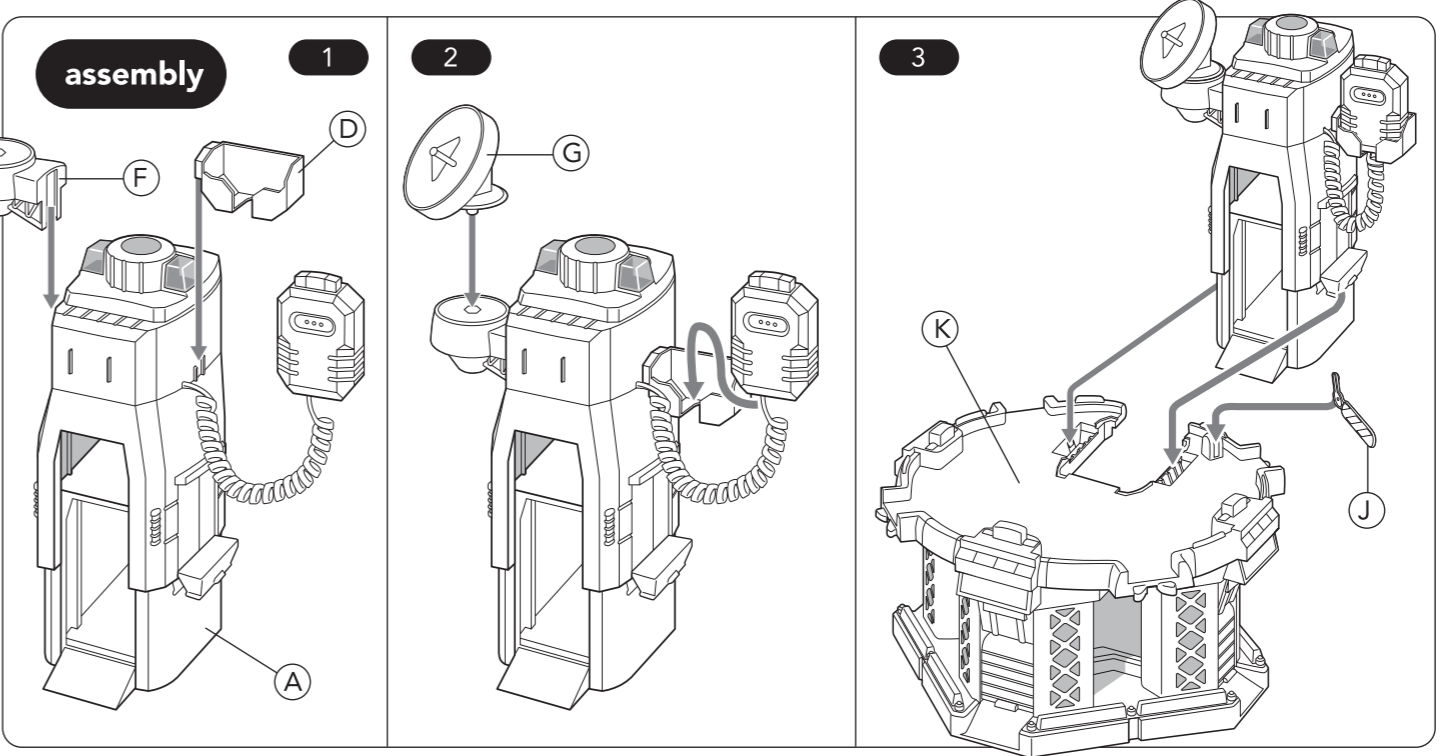

emergency centre

user guide

143437 0316
Early Learning Centre®
Watford WD24 6SH England.

Customer Service Department
0371 231 3513

early learning centre AW16		colours:		approval	date	signature
sku number : 143437 product : emergency centre pack dimensions : A3 supplier : Wide Bright category : A&A date : 23 Mar 2016 designer : Man		 Black		packaging manager		
				copywriter		
				QA		
				product manager		

NOTE: The spot colour is not accurate (simulated using CMYK) in this digital proof, please refer to the Pantone specification (or our colour key).