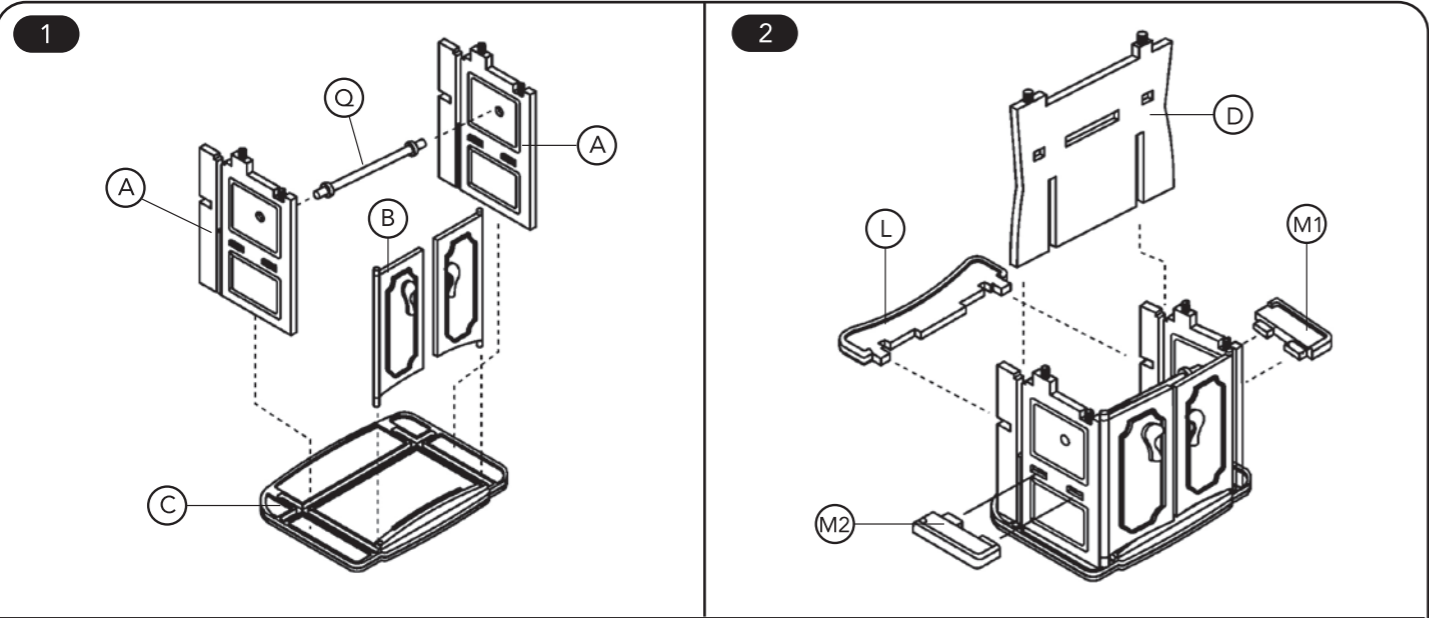

assembly

Nursery centre set

instructions

143420 0416
Early Learning Centre®
Watford WD24 6SH England.

Customer Service Department
0371 231 3513

contents

A x2	B x1	C x1	D x1
E x1	F x1	G x1	H x1
J x1	K x1	L x1	M1 x1
M2 x1	N x1	O x2	P x6
Q x1	R x1	S x1	T x1