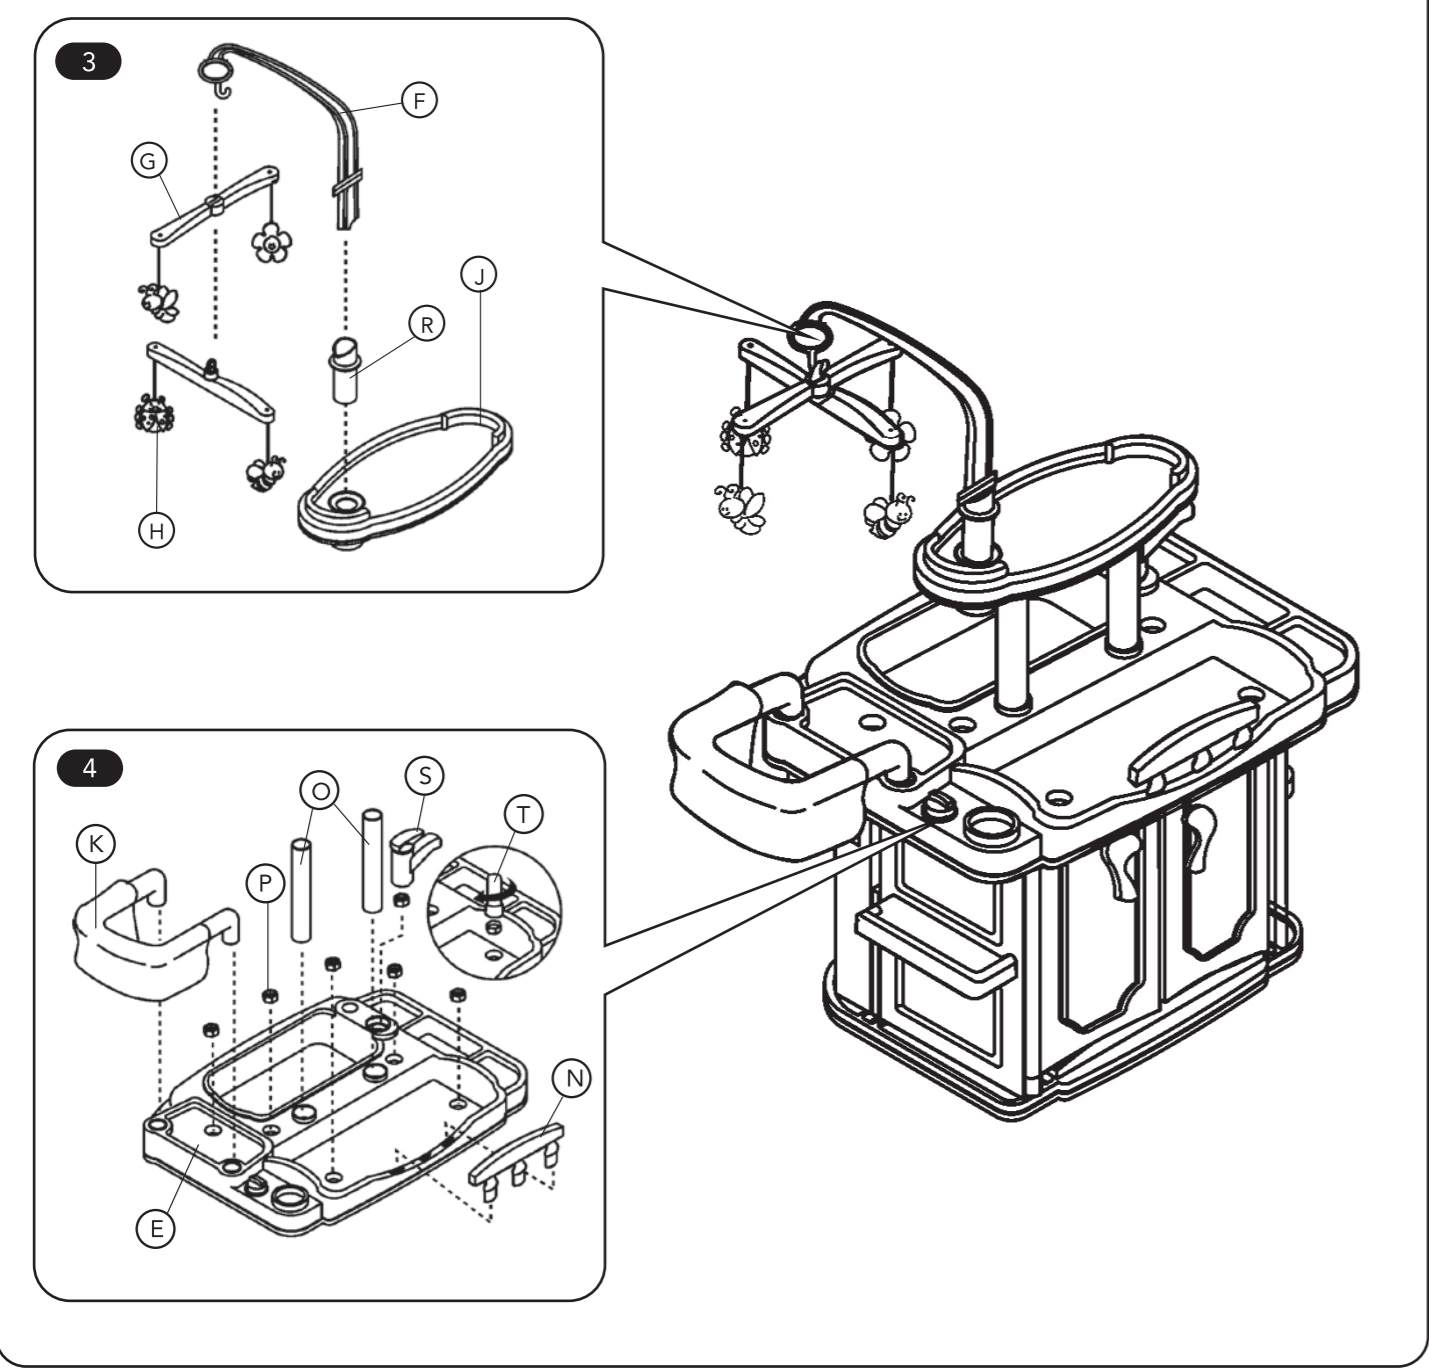

assembly

Nursery centre set

instructions

143420 0416
Early Learning Centre®
Watford WD24 6SH England.

Customer Service Department
0371 231 3513

contents

A x2	B x1	C x1	D x1
E x1	F x1	G x1	H x1
J x1	K x1	L x1	M1 x1
M2 x1	N x1	O x2	P x6
Q x1	R x1	S x1	T x1