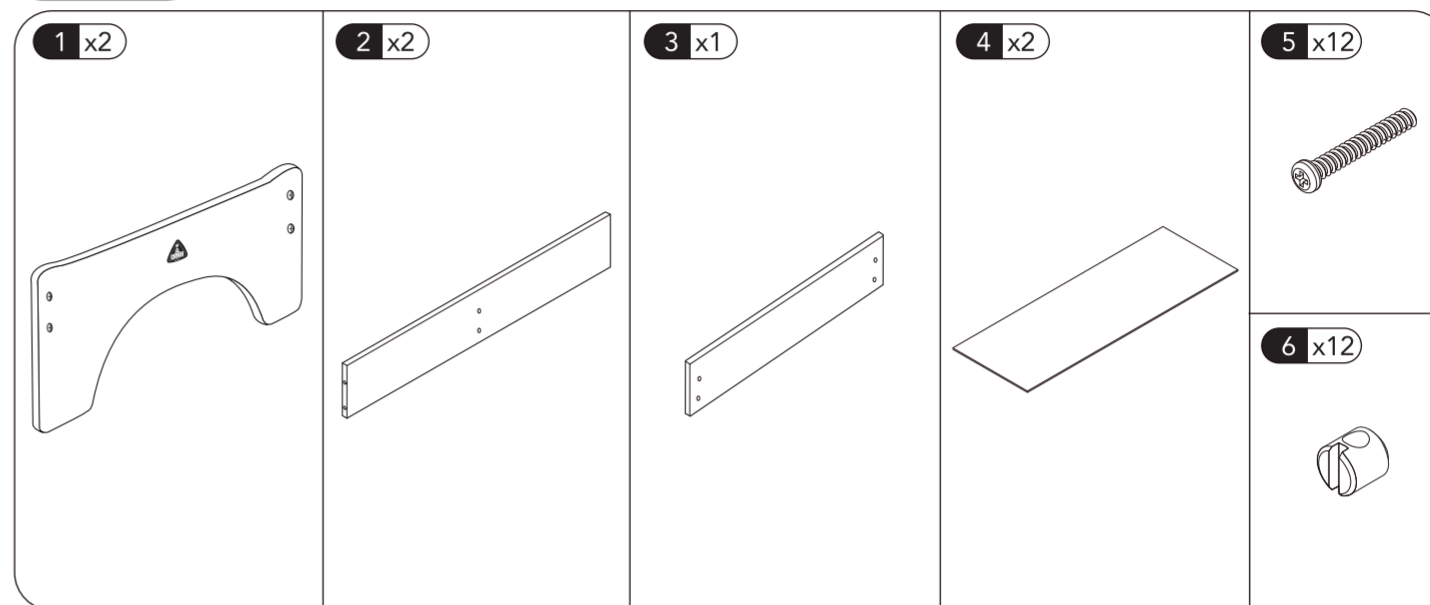

contents

** Please make sure to count all hardware and components before you begin assembling the product.

accessories

big city small train table
user guide

141639 0315
Early Learning Centre
Walford WD24 6SH England.

assembly

** Please make sure to count all hardware and components before you begin assembling the product.

early learning centre AW15

sku number : 141639
product : Small Train Table
pack dimensions : A4
supplier : Tecella
date : 19 Mar 2015