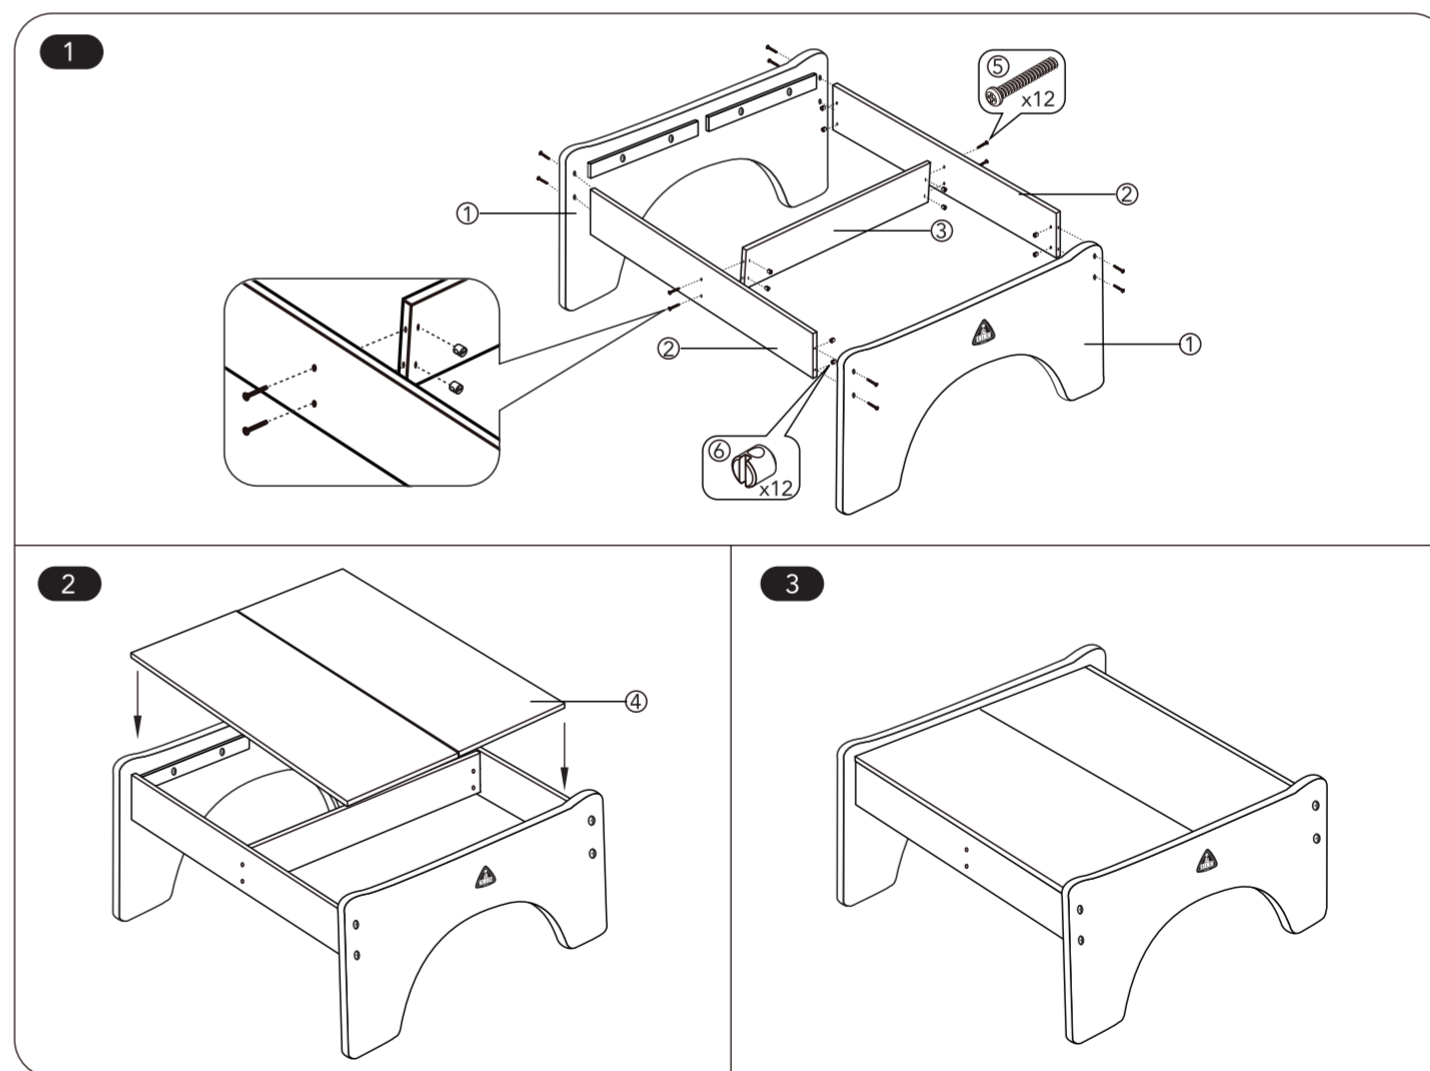

contents

** Please make sure to count all hardware and components before you begin assembling the product.

accessories

big city small train table
user guide

141639 0315
Early Learning Centre
Walford WD24 6SH England.

assembly

** Please make sure to count all hardware and components before you begin assembling the product.

early learning centre AW15

sku number : 141639
product : Small Train Table
pack dimensions : A4
supplier : Tecella
date : 19 Mar 2015