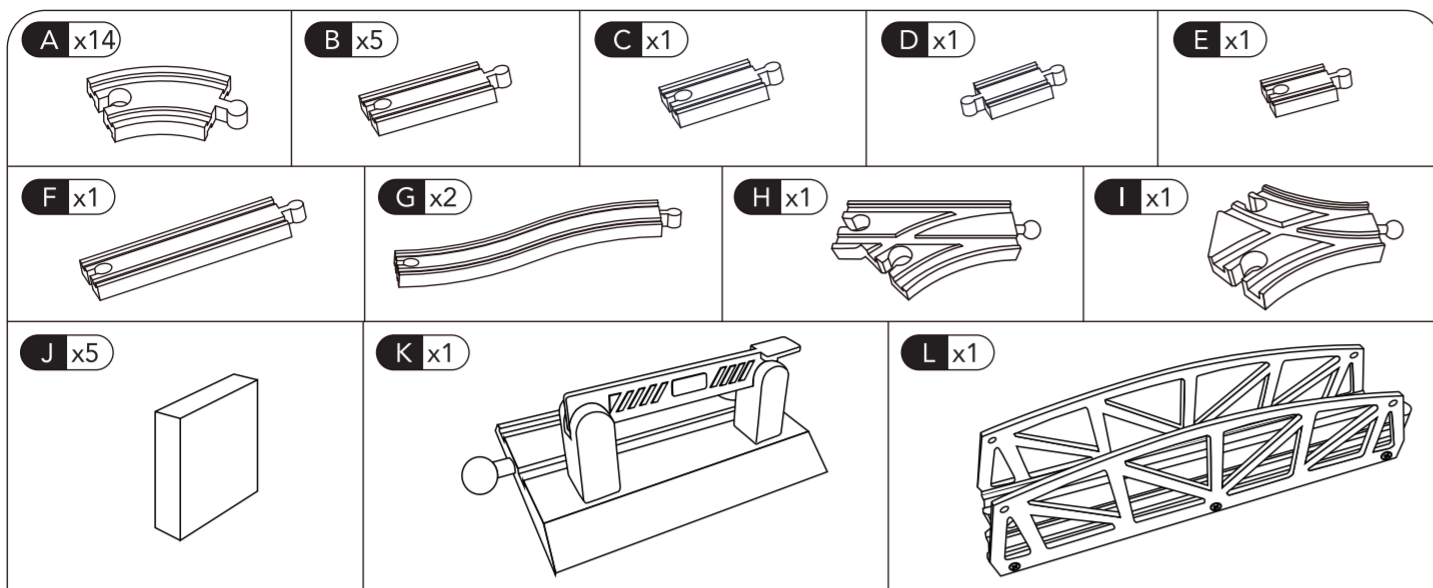

contents

** Please make sure to count all hardware and components before you begin assembling the product.

accessories

big city small train table
user guide

141639 0315
Early Learning Centre
Walford WD24 6SH England.

assembly

** Please make sure to count all hardware and components before you begin assembling the product.

early learning centre AW15

sku number : 141639
product : Small Train Table
pack dimensions : A4
supplier : Tecella
date : 19 Mar 2015