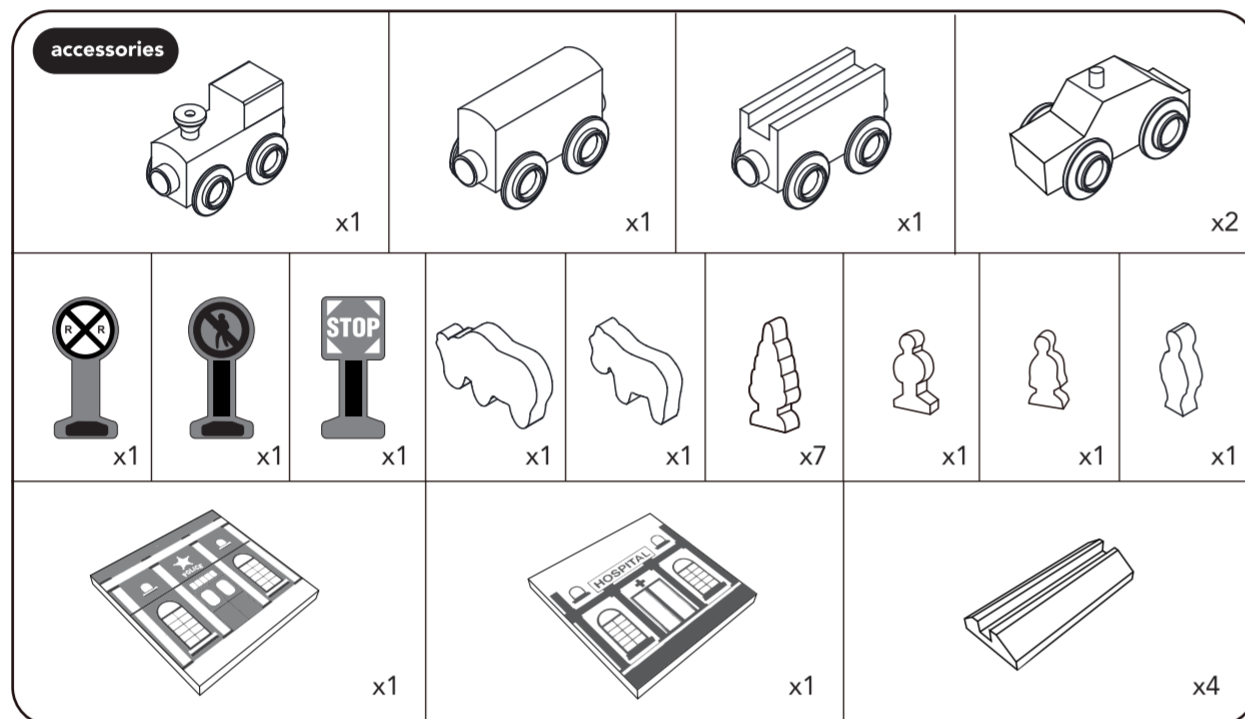

contents

** Please make sure to count all hardware and components before you begin assembling the product.

accessories

big city small train table
user guide

141639 0315
Early Learning Centre
Walford WD24 6SH England.

assembly

** Please make sure to count all hardware and components before you begin assembling the product.

early learning centre AW15

sku number : 141639
product : Small Train Table
pack dimensions : A4
supplier : Tecella
date : 19 Mar 2015