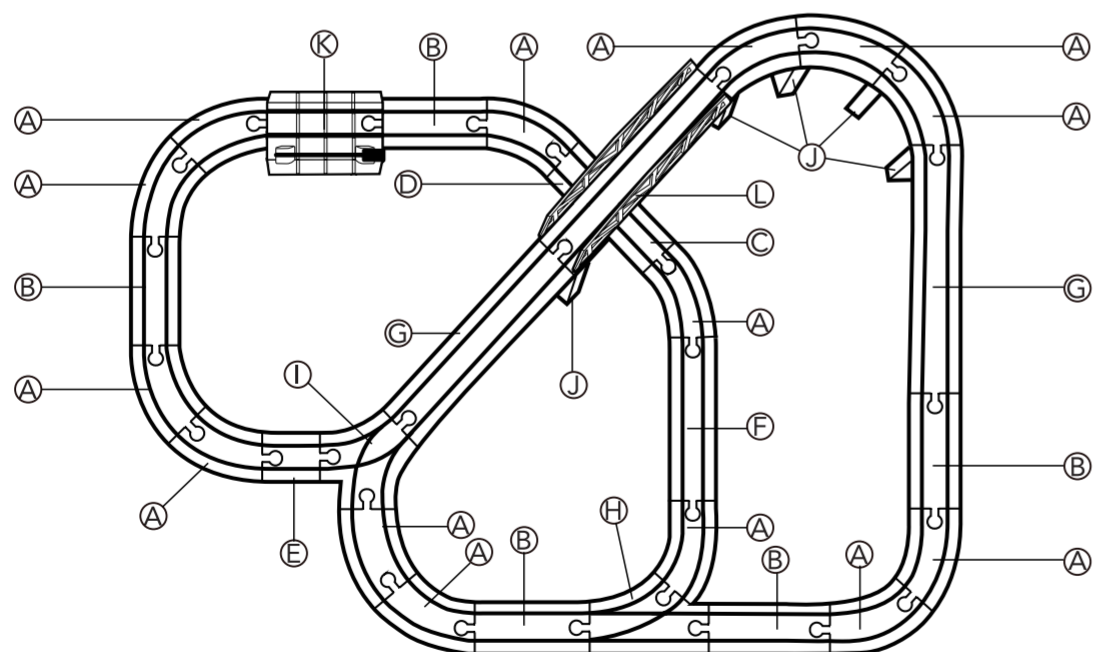

contents

** Please make sure to count all hardware and components before you begin assembling the product.

accessories

big city small train table
user guide

141639 0315
Early Learning Centre
Walford WD24 6SH England.

assembly

** Please make sure to count all hardware and components before you begin assembling the product.

early learning centre AW15

sku number : 141639
product : Small Train Table
pack dimensions : A4
supplier : Tecella
date : 19 Mar 2015