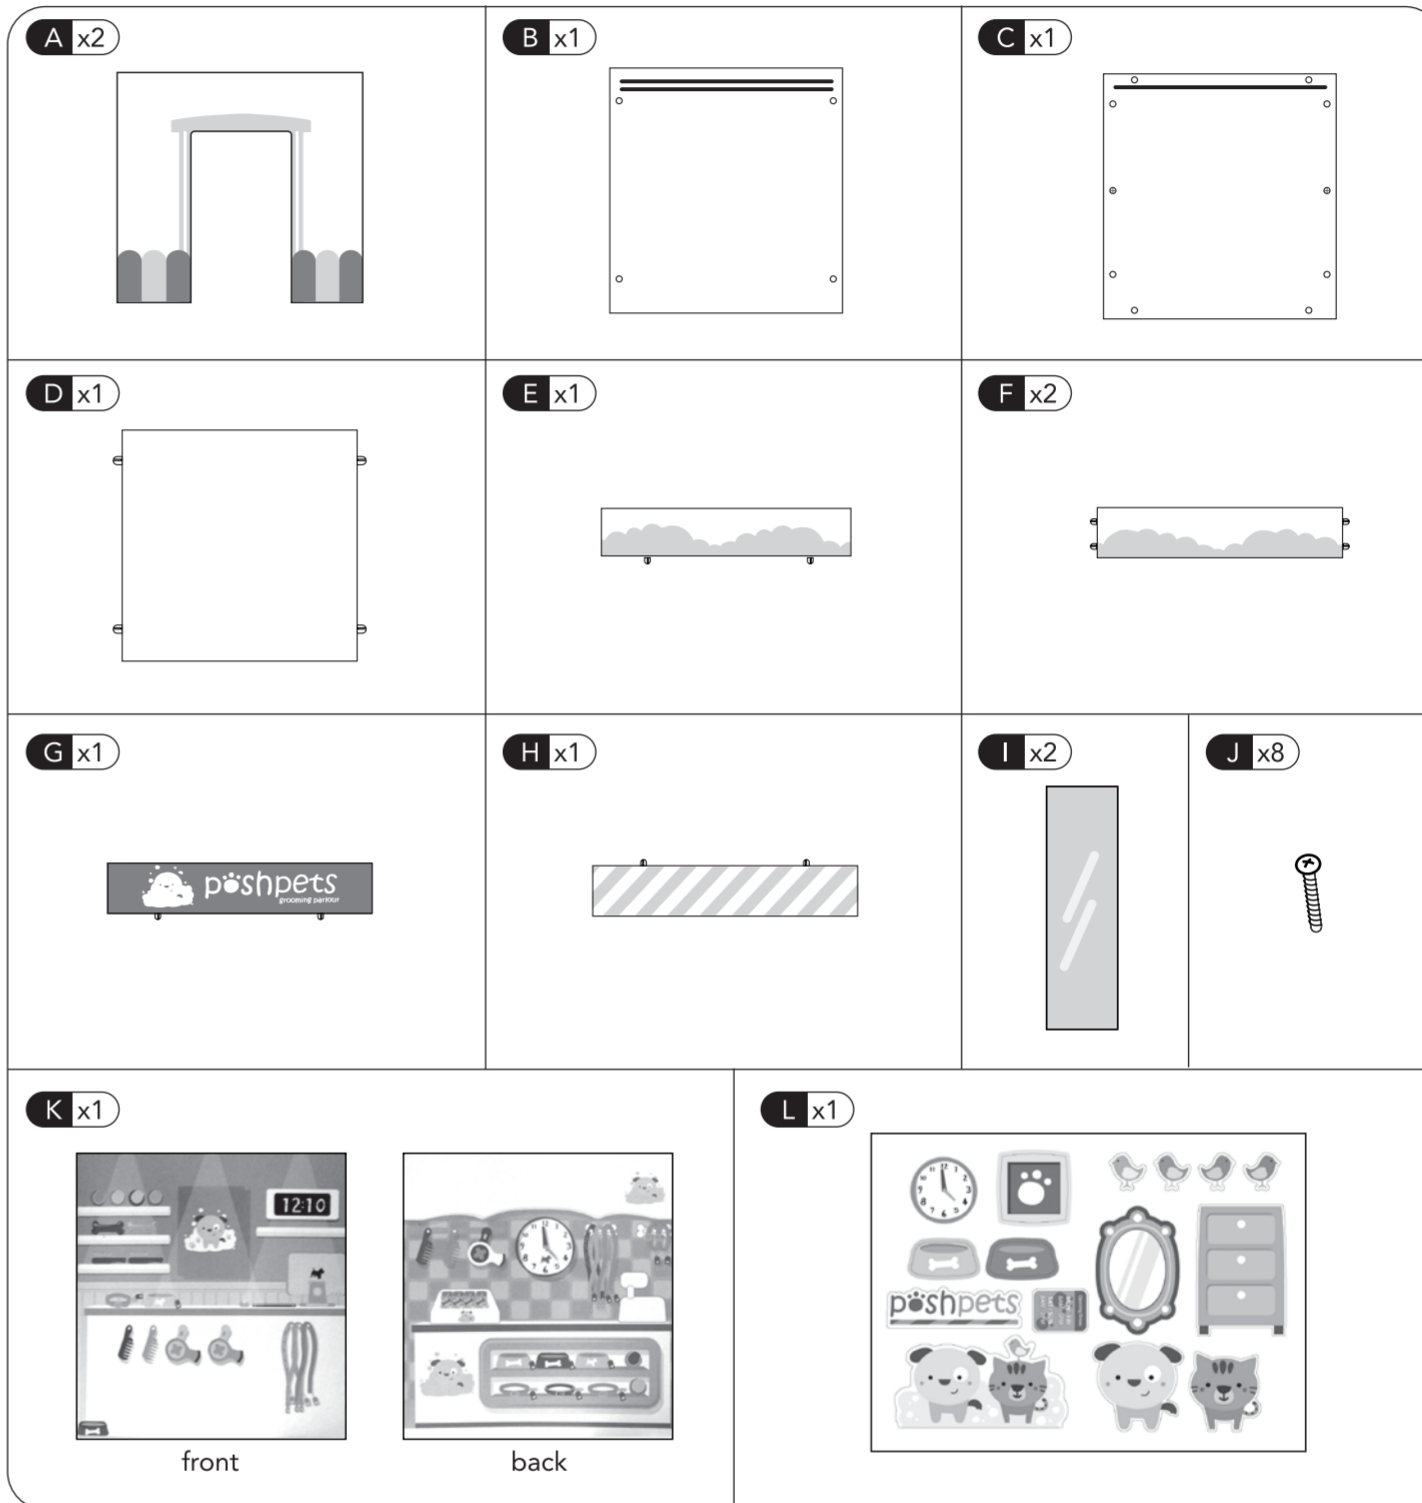

assembly instruction - posh pets

** Please make sure to count all components before you begin assembling the product.

rosebud posh pets
user guide

141132 0315
Early Learning Centre
Watford WD24 6SH England.

early learning centre AW15

sku number : 114132
product : Rosebud Posh Pets
pack dimensions : A4
supplier : GJ category : LP
date: 26 Mar 2015 designer : Man

colours:

approval	date	signature
packaging manager		
copywriter		
QA		
product manager		