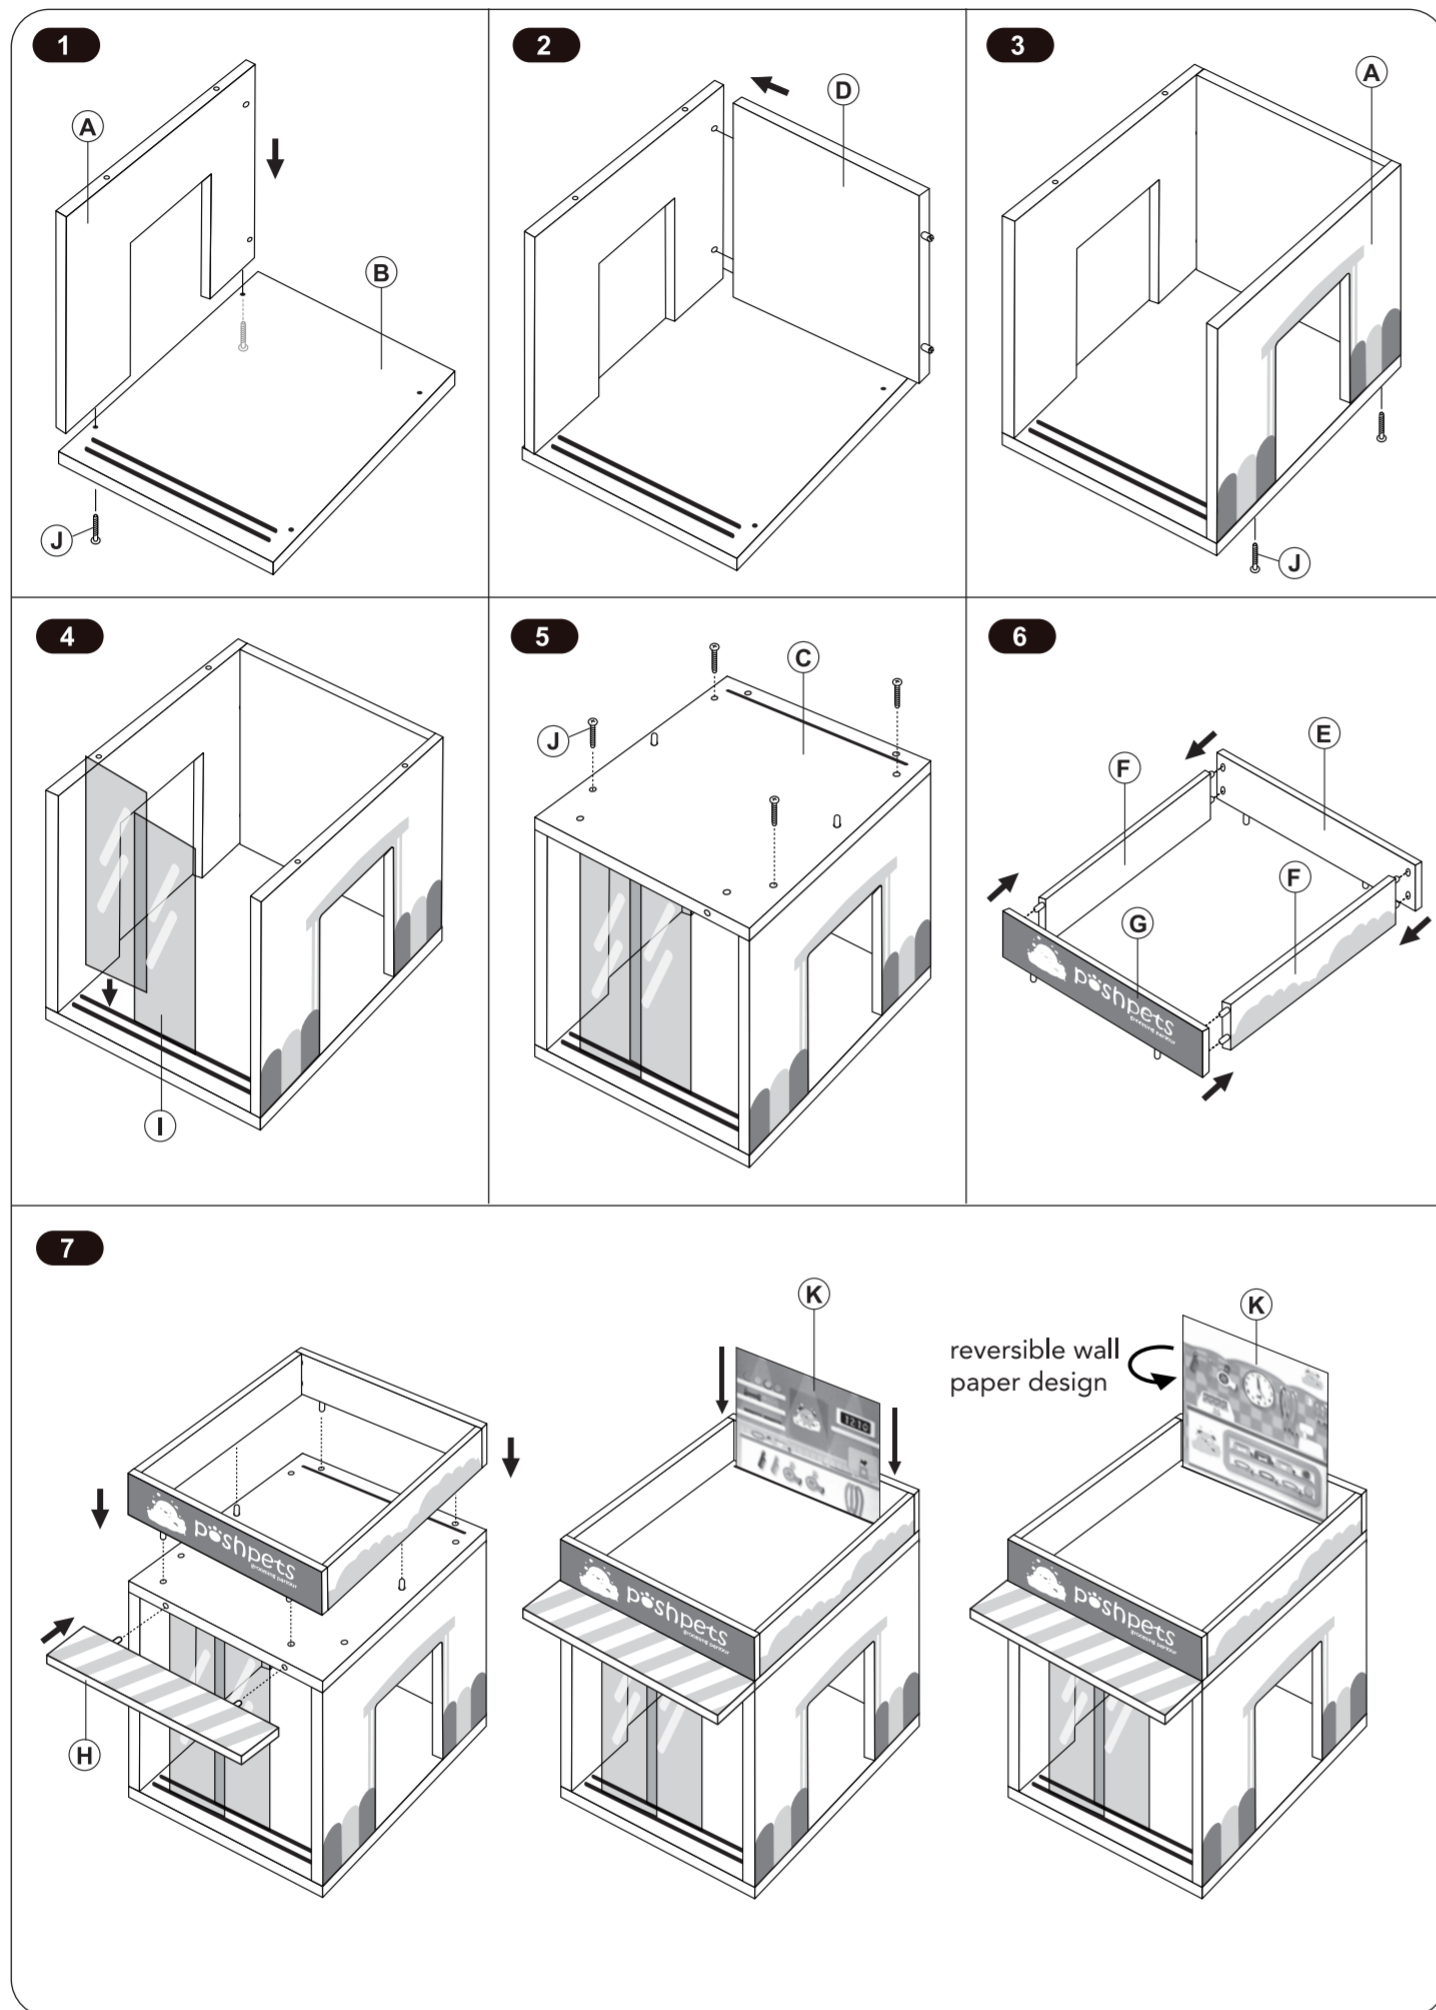

assembly instruction - posh pets

** Please make sure to count all components before you begin assembling the product.

rosebud posh pets
user guide

141132 0315
Early Learning Centre
Watford WD24 6SH England.

early learning centre AW15

sku number : 114132
product : Rosebud Posh Pets
pack dimensions : A4
supplier : GJ category : LP
date: 26 Mar 2015 designer : Man

colours:

approval	date	signature
packaging manager		
copywriter		
QA		
product manager		