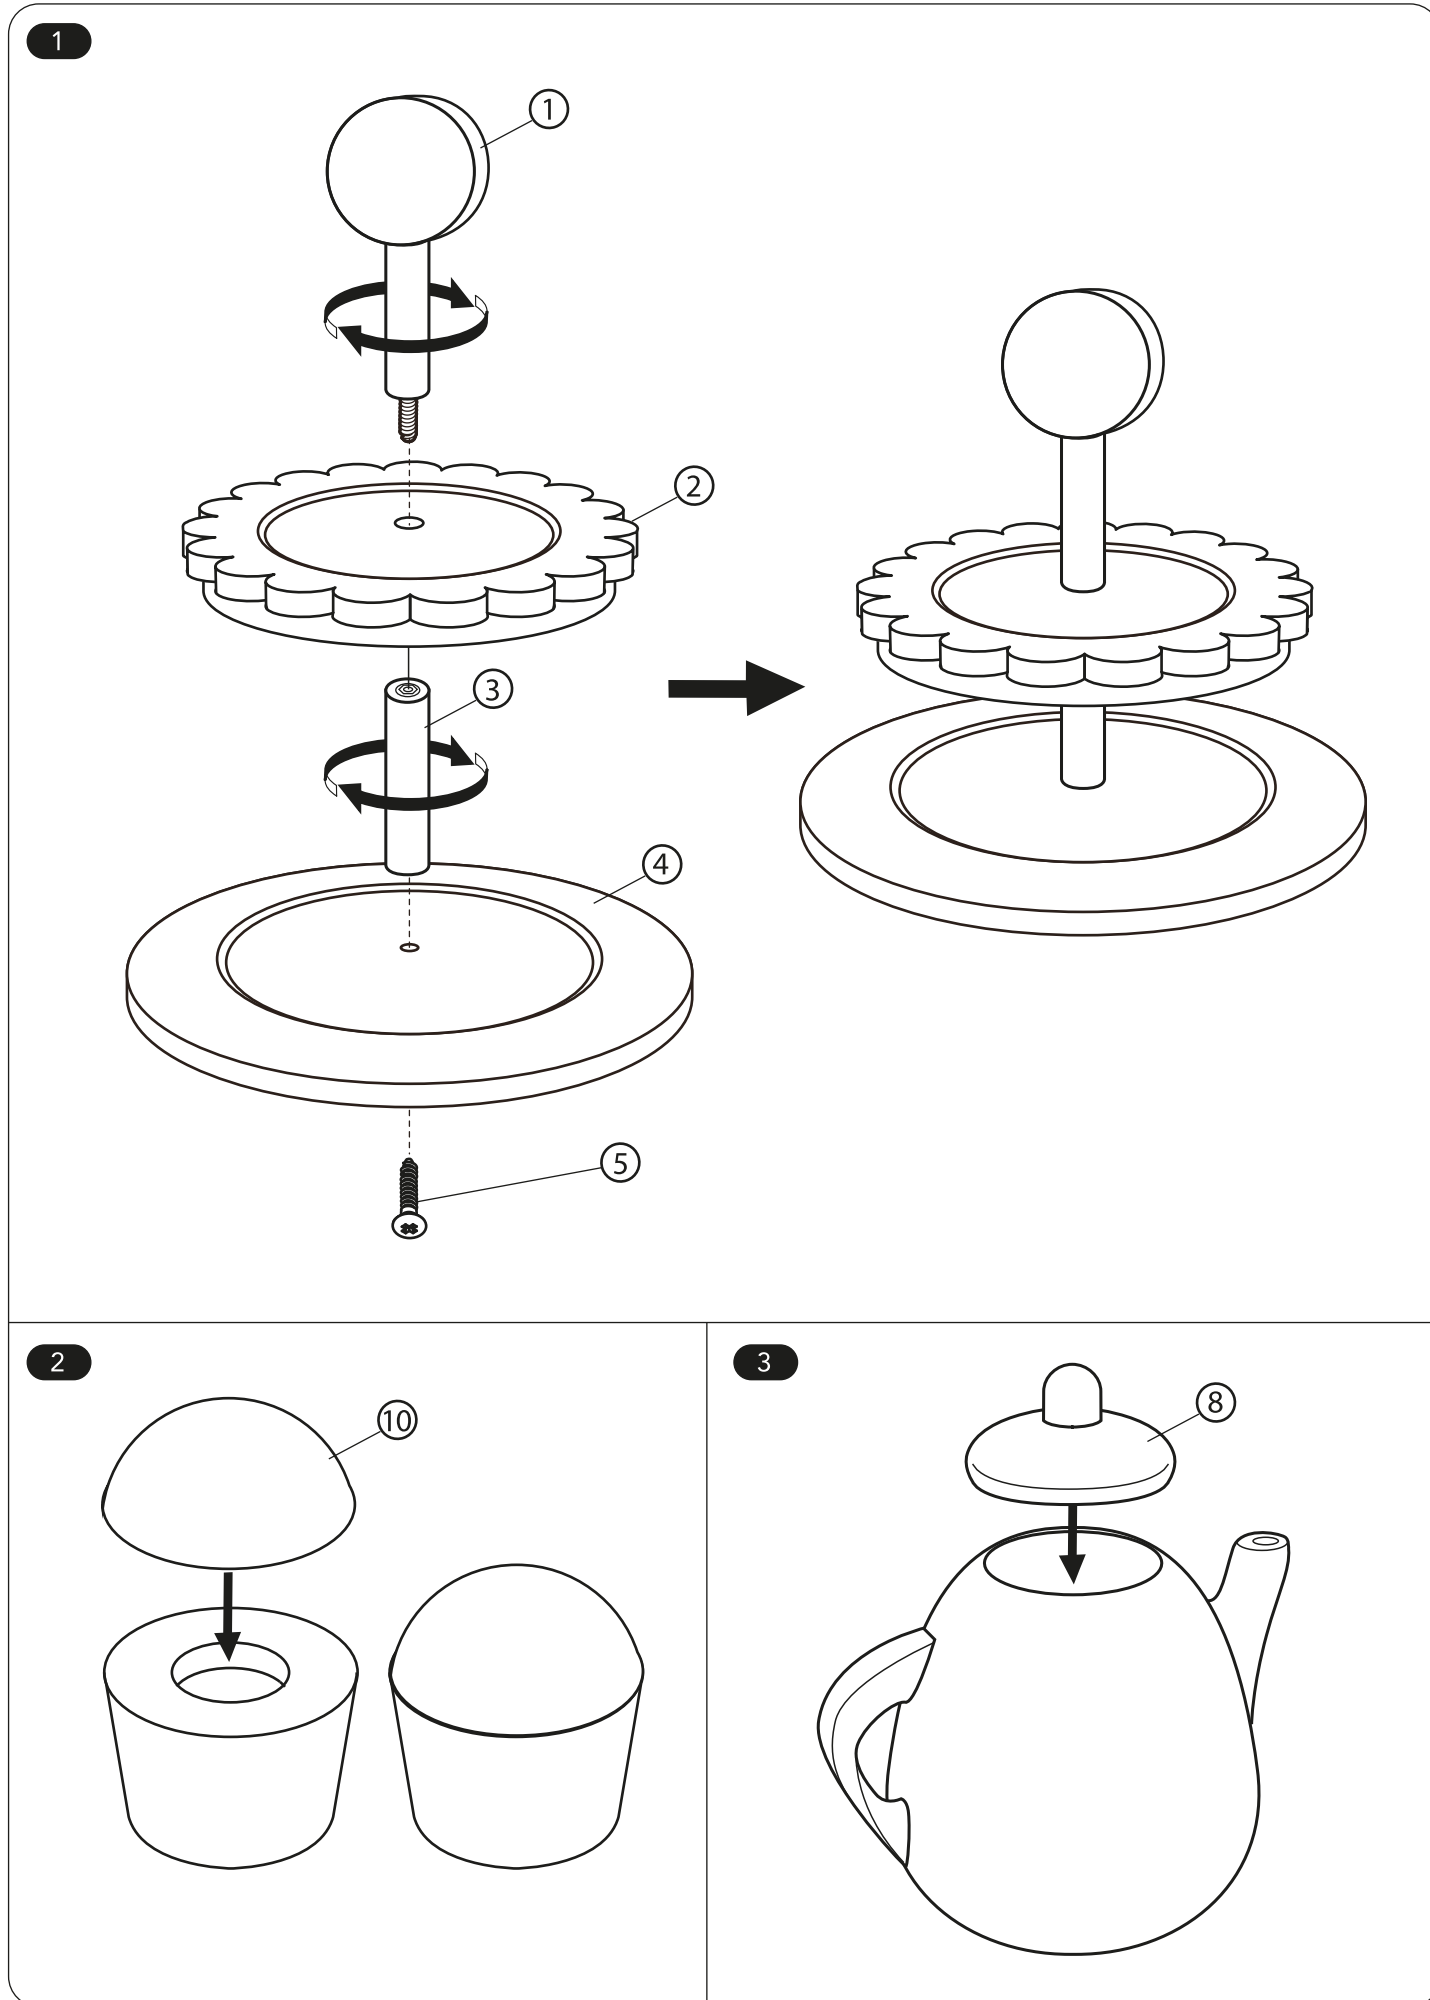

assembly

wooden afternoon tea set
user guide

140371 1015
Early Learning Centre®
Watford WD24 6SH England.

Customer Service Department
0371 231 3513

contents

1 x1 	2 x1 	3 x1 	4 x1
5 x1 	6 x2 	7 x2 	8 x1
9 x3 	10 x1 	11 x1 	
12 x2 	13 x2 		