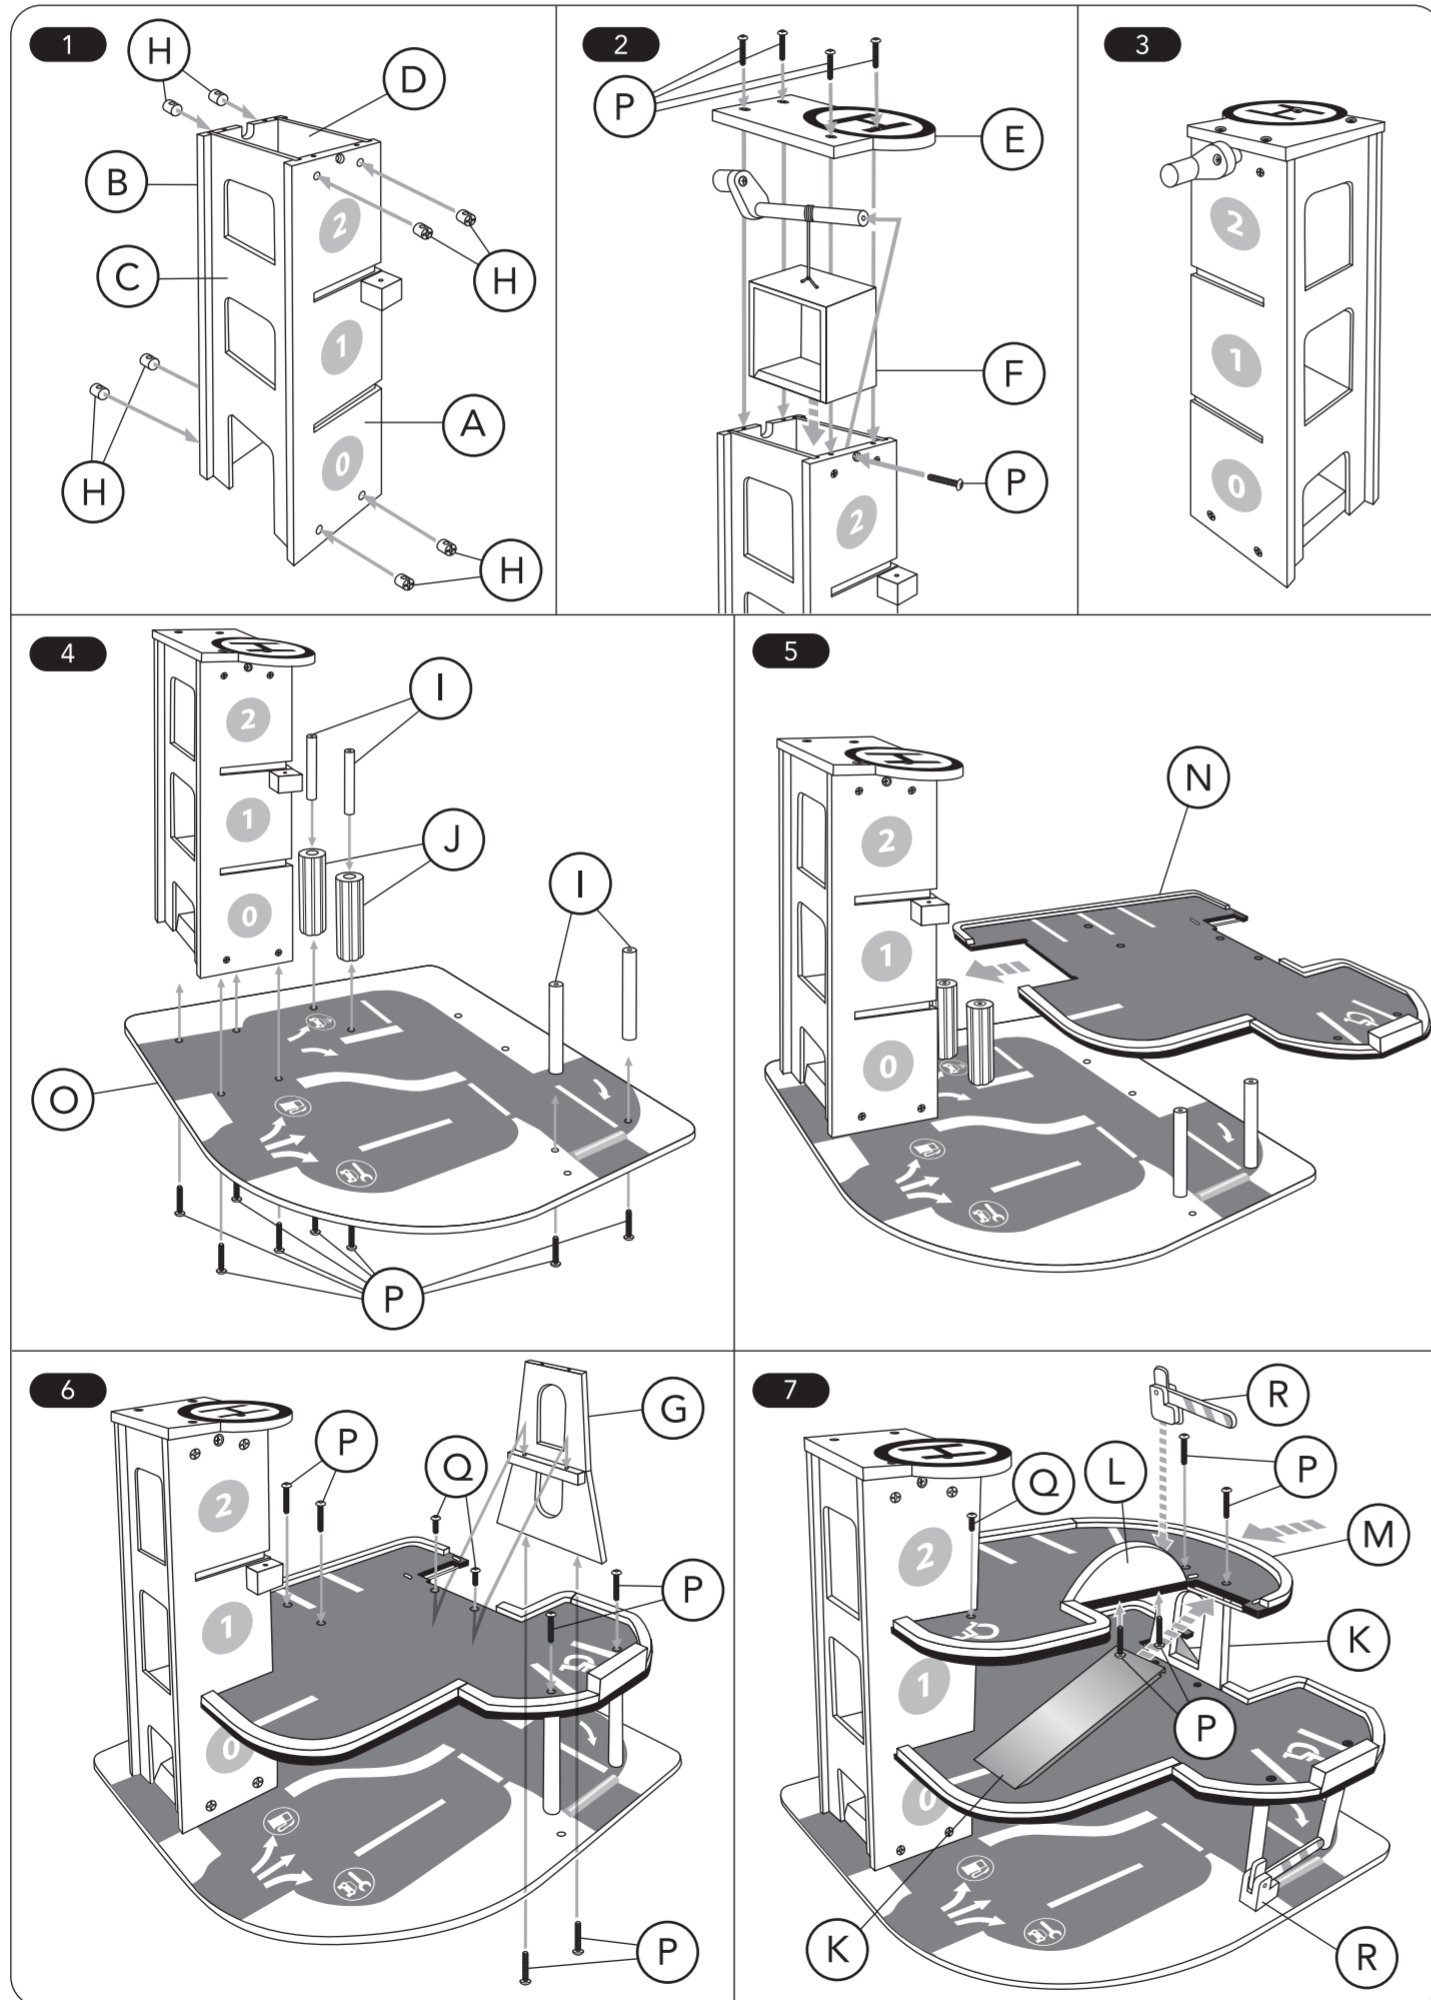

early learning centre AW16

sku number : 140190
 product : Wooden Garage
 pack dimensions : A4
 supplier : GJ category : A&A
 date: 9 Mar 2016 designer : Lin

colours:

approval	date	signature
packaging manager		
copywriter		
QA		
product manager		

NOTE: The spot colour is not accurate (simulated using CMYK) in this digital proof, please refer to the Pantone specification (or our colour key).

assembly

wooden garage
 user guide

140190 0316
 Early Learning Centre®
 Watford WD24 6SH England.