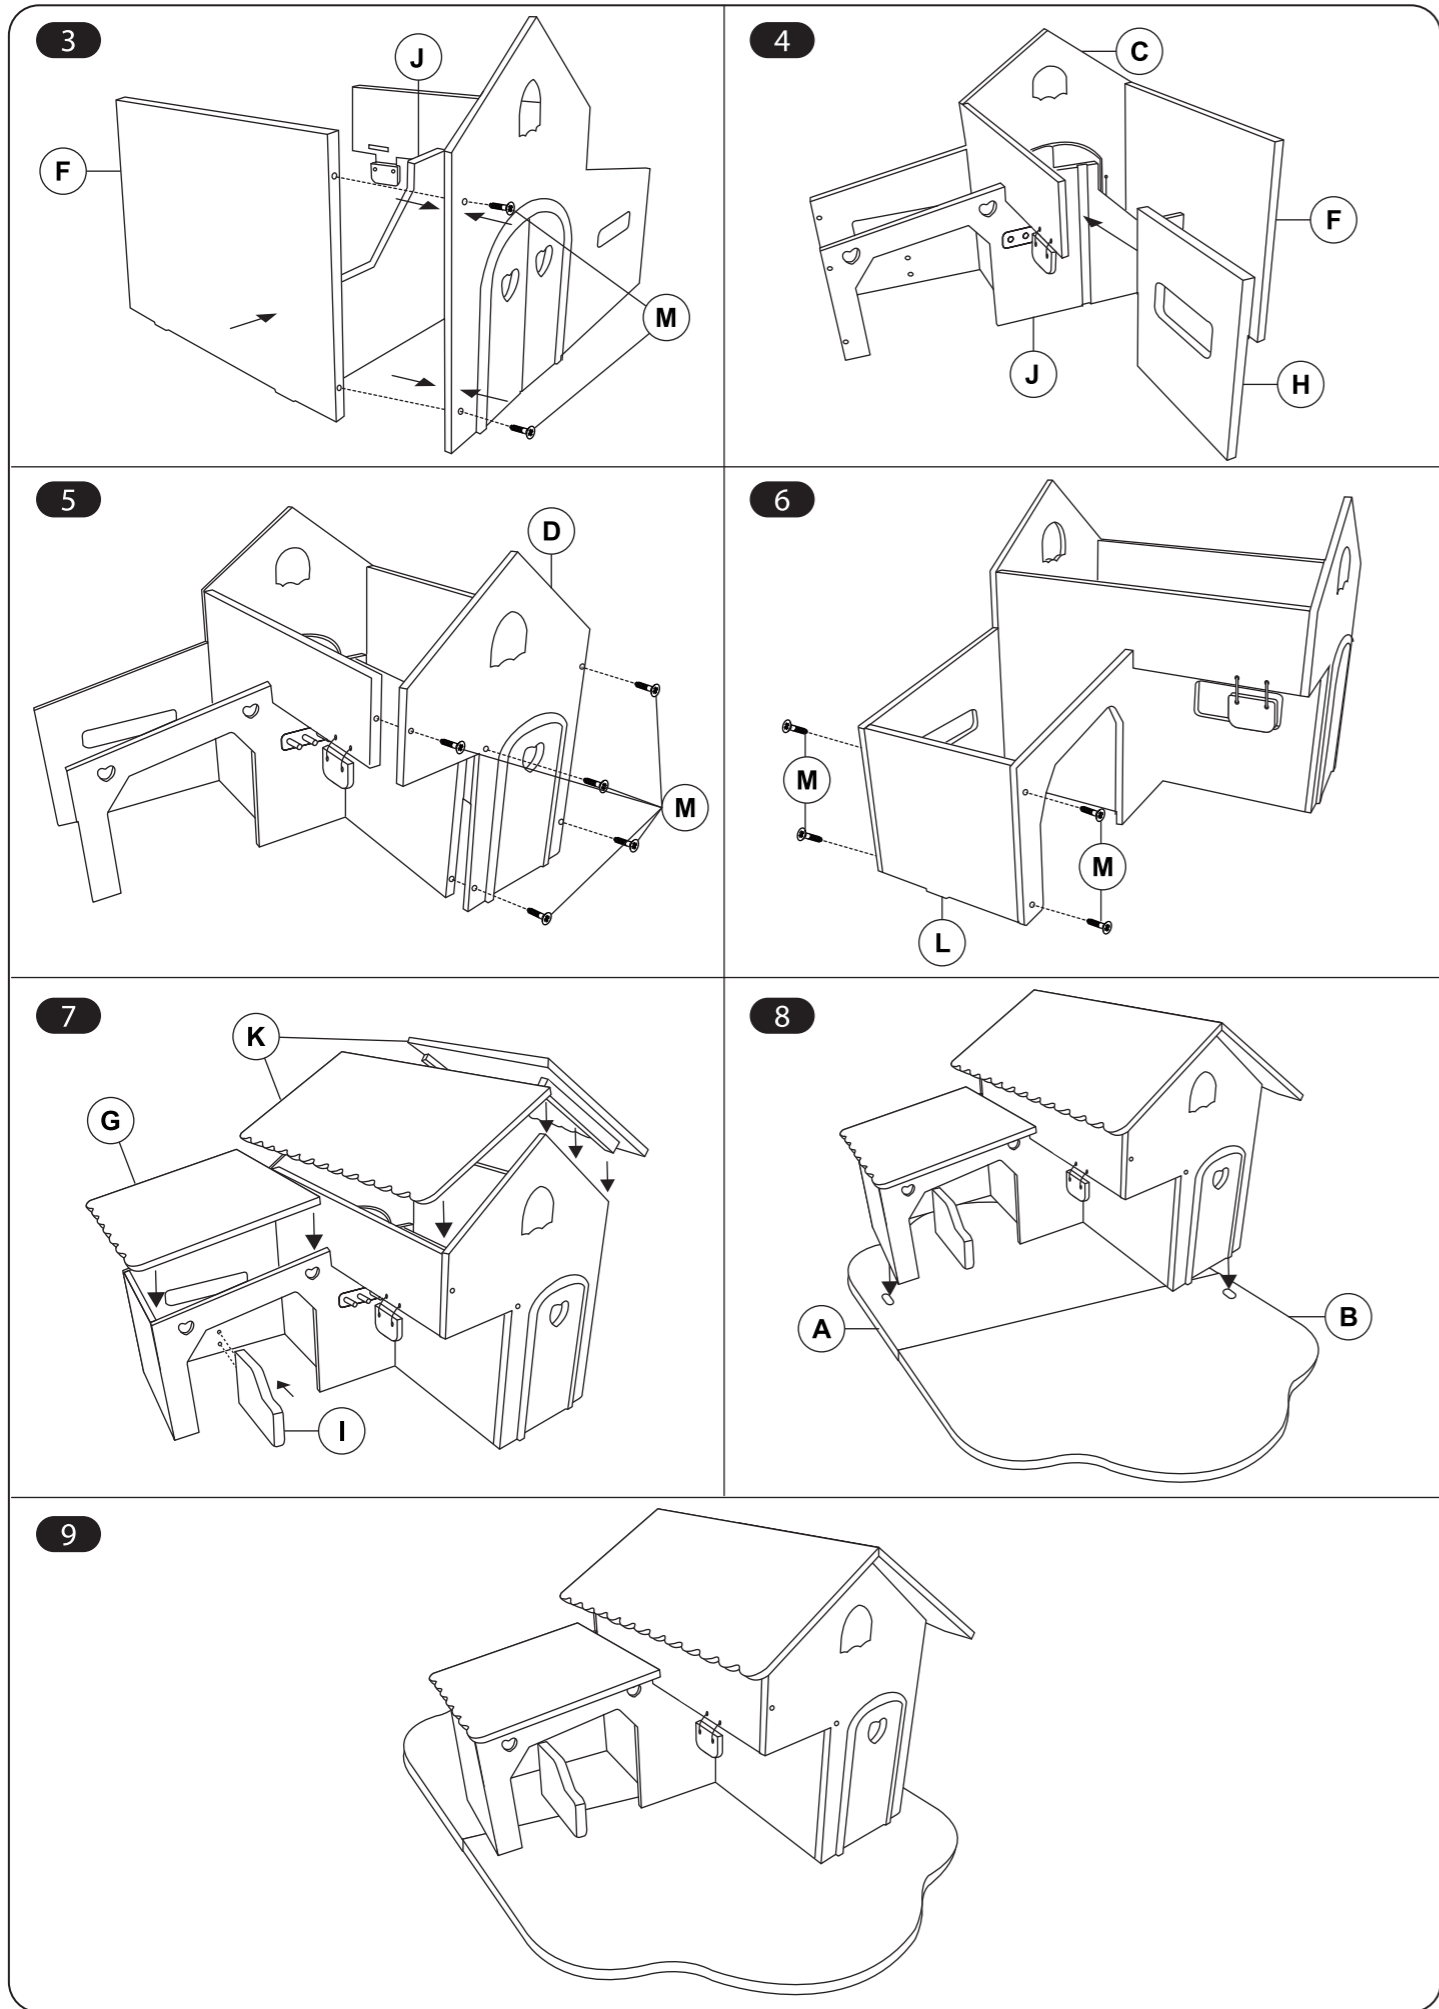

**assembly**

**Rosebud farm**  
user guide

139082 0414  
Early Learning Centre®  
Watford WD24 6SH England.

**Customer Service Department**  
**0871 231 3511**

**contents**

**assembly**