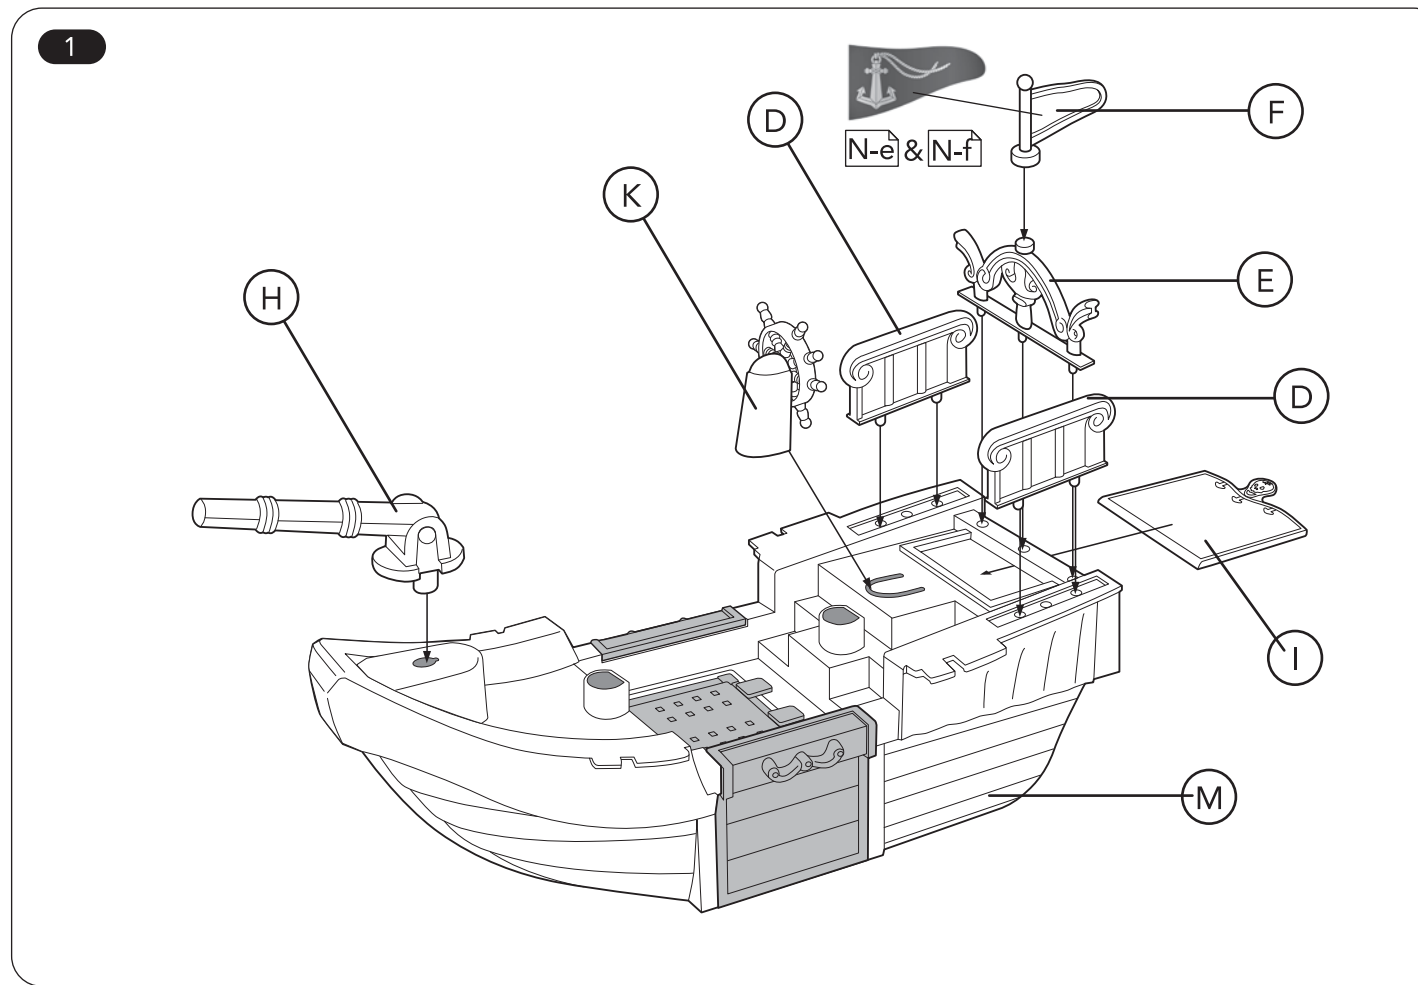

assembly

early learning centre AW15

sku number : 136698
product : pirate galleon user guide
pack dimensions : A3
supplier : Red Box category : A&A
date : 9 Mar 2015 designer : Man

colours:

Black

approval	date	signature
packaging manager		
copywriter		
QA		
product manager		