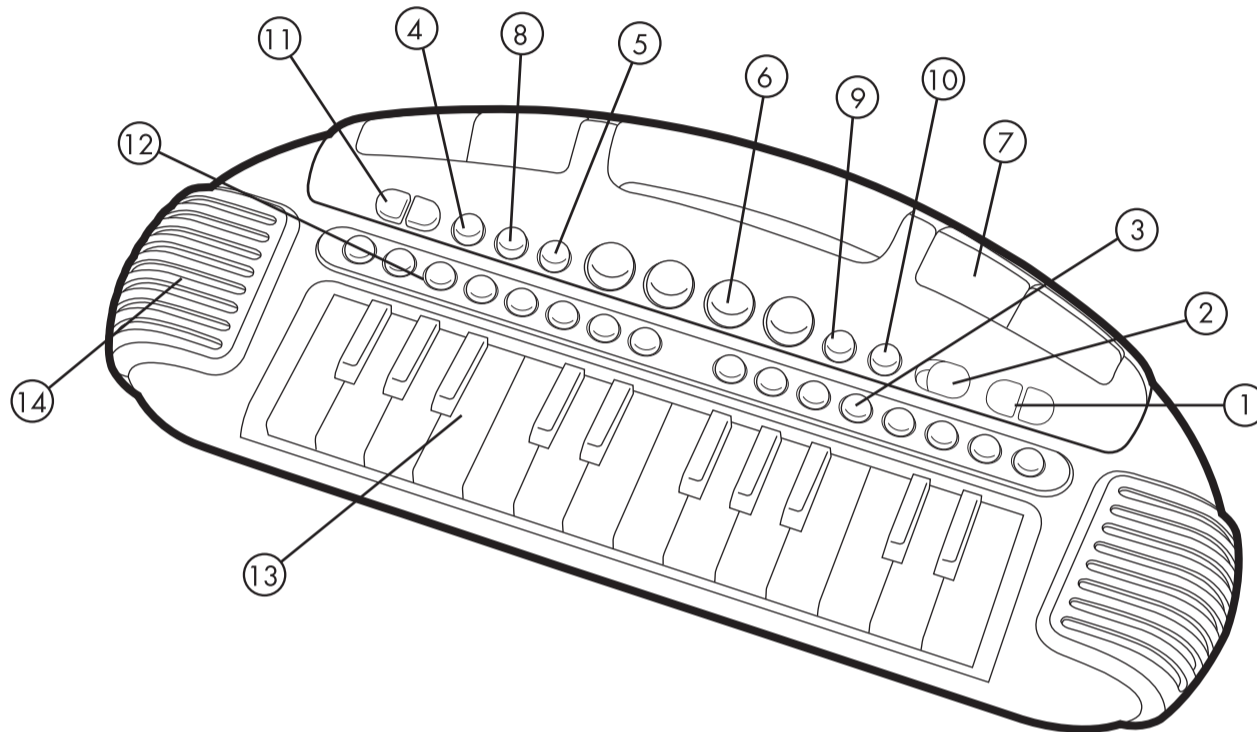

carry along keyboard

instructions

134445/141718 0315
Early Learning Centre®
Watford WD24 6SH England.

Customer Service Department
0371 231 3513

features

1. **Volume control** - press the buttons to adjust the volume
2. **On / Off switch**
3. **Instrument buttons** - 8 instruments to choose from
4. **Record button** - press the record button to record a melody
5. **Play button** - press the play button to play back the melody that you have recorded
6. **Drum buttons** - 4 drum sounds to choose from
7. **Bright flashing lights** - lights flash to the beat of the rhythm
8. **Stop button** - press to stop all functions
9. **Demo all button** - press to hear 6 preset tunes
10. **Demo button** - press to hear 1 preset tune
11. **Tempo control** - press the buttons to adjust the speed of the tempo
12. **Rhythm buttons** - 8 rhythms to choose from
13. **24 keys keyboard**
14. **Speaker**