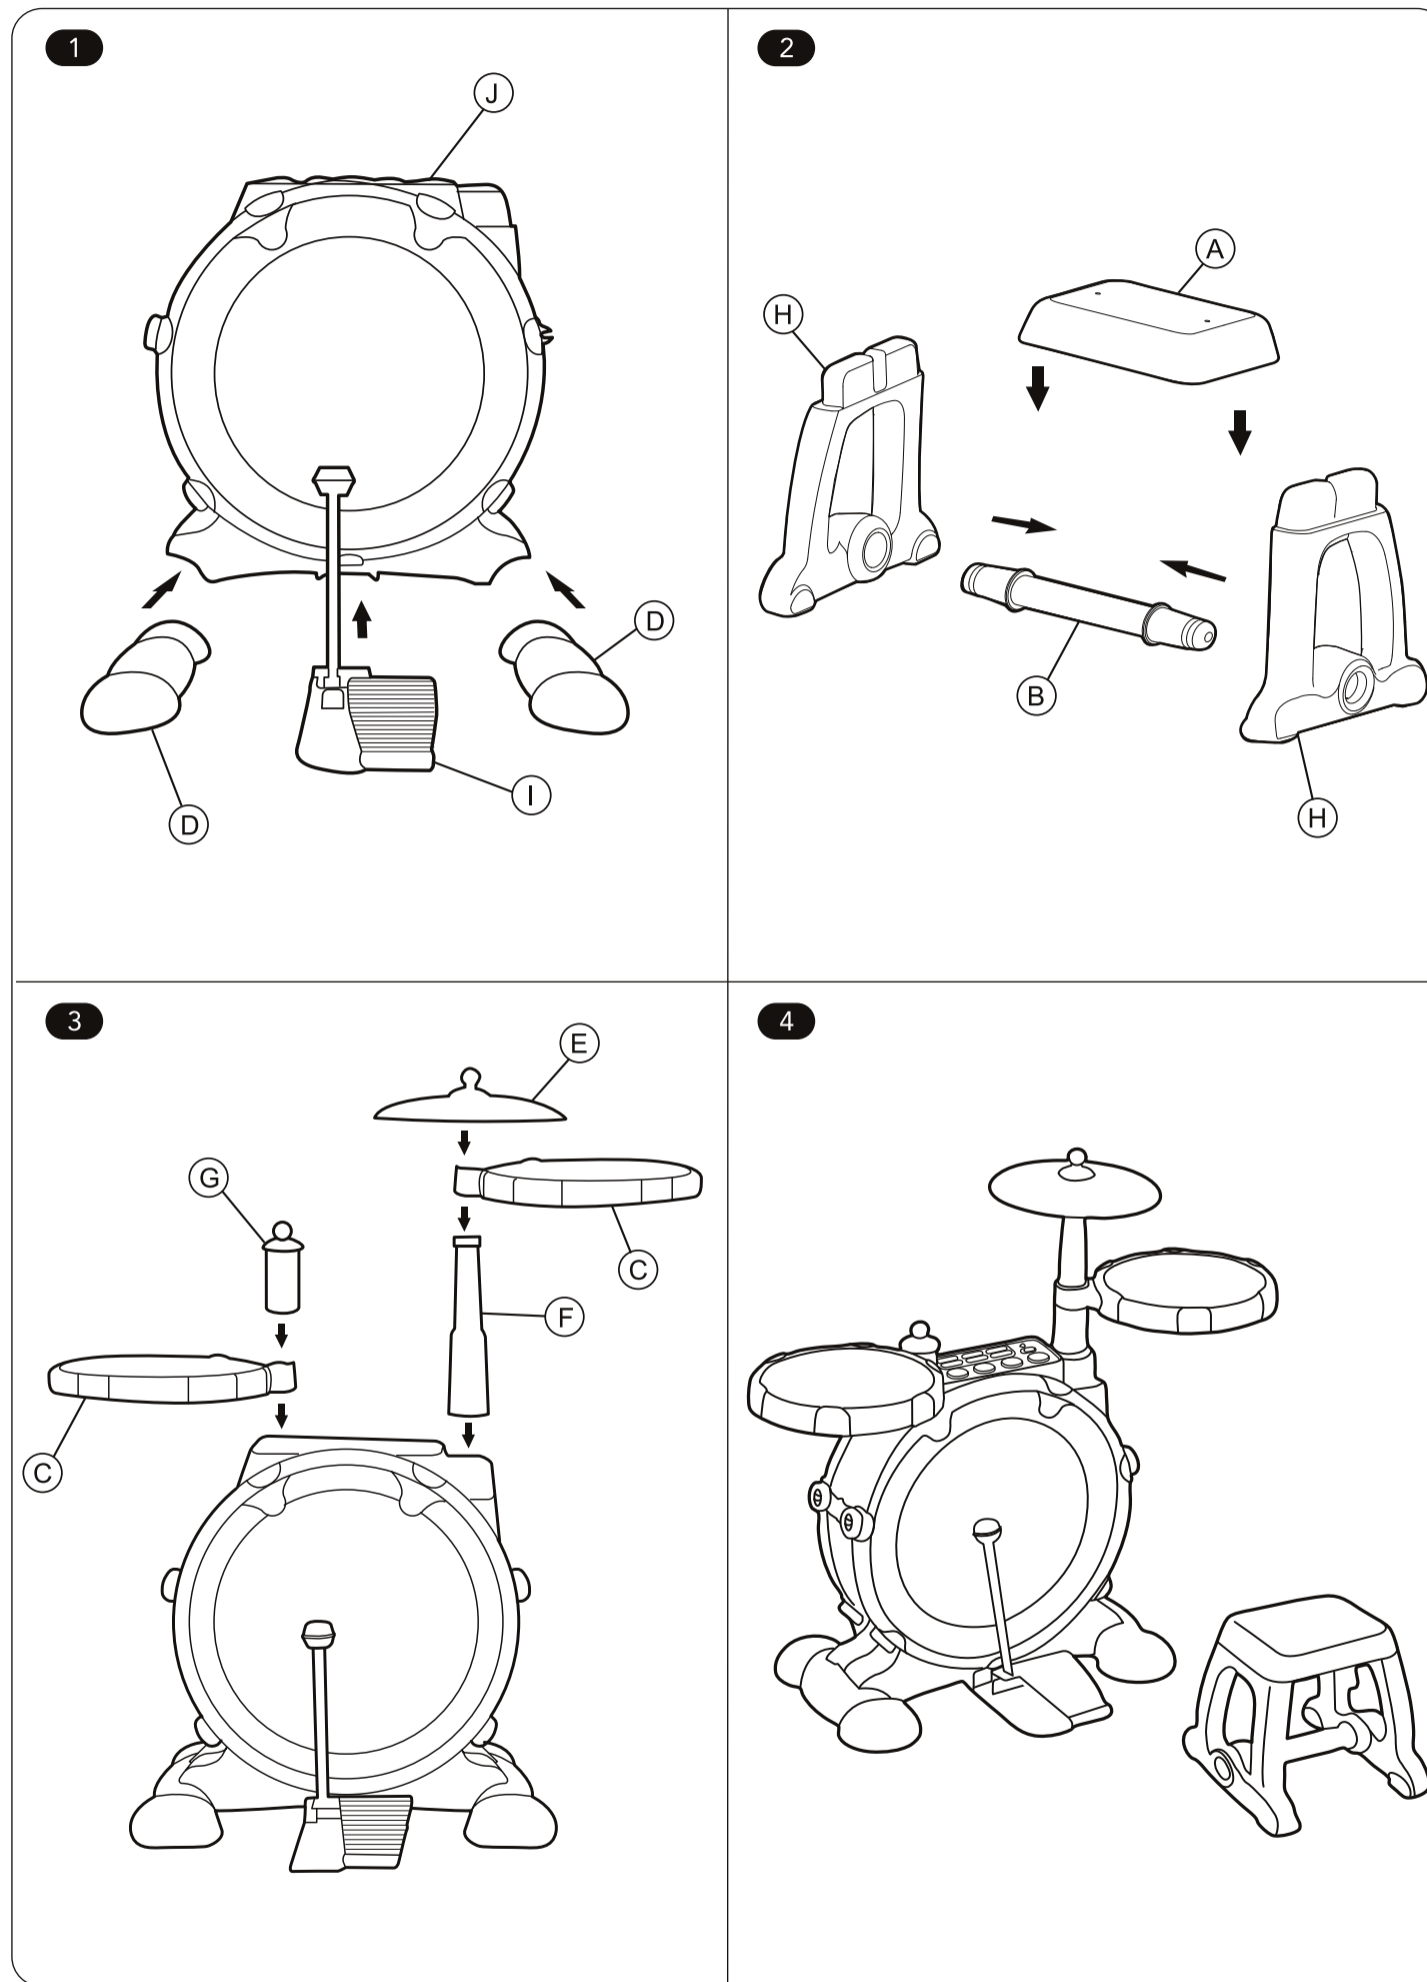

back

adult assembly required

0301-134443-NL-EL05-001

front

super sounds drum kit
user guide

134443 0414
Early Learning Centre®
Watford WD24 6SH England.

Customer Service Department
0871 231 3511

content

SKU no:	134443	Head drum:		Head drum:		Head drum:		Head drum:	
Name:	super sound drum kit	Snare drum:		Snare drum:		Snare drum:		Snare drum:	
Buying team:	M&S	Stool:		Stool:		Stool:		Stool:	
Supplier:	Winkat	Pedal:		Pedal:		Pedal:		Pedal:	
Designer:	Papp	Head drum:		Head drum:		Head drum:		Head drum:	
Date created:	08-Apr-14	Snare drum:		Snare drum:		Snare drum:		Snare drum:	