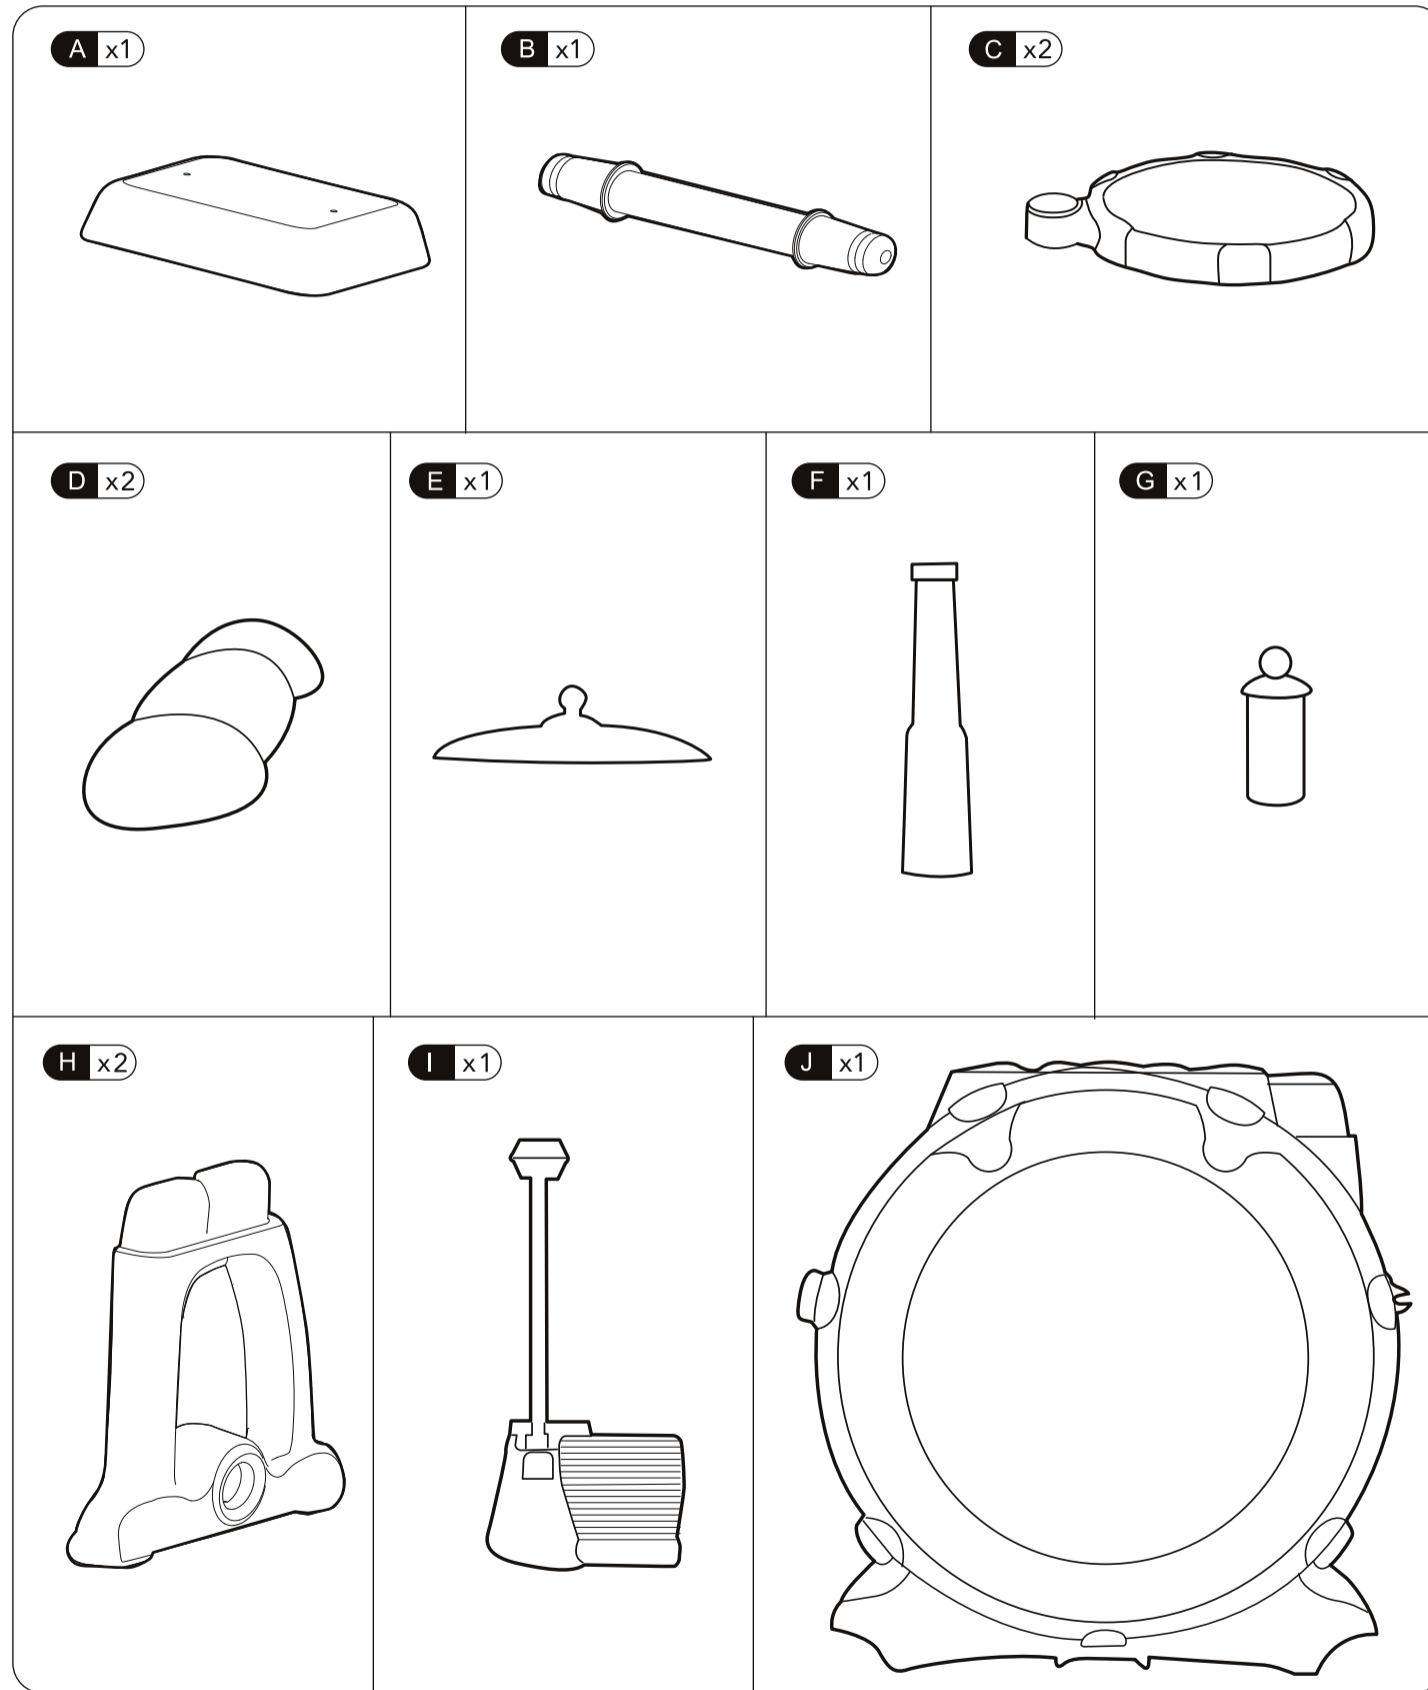

back

adult assembly required

0301-134443-NL-EL05-001

front

super sounds drum kit
user guide

134443 0414
Early Learning Centre®
Watford WD24 6SH England.

Customer Service Department
0871 231 3511

content