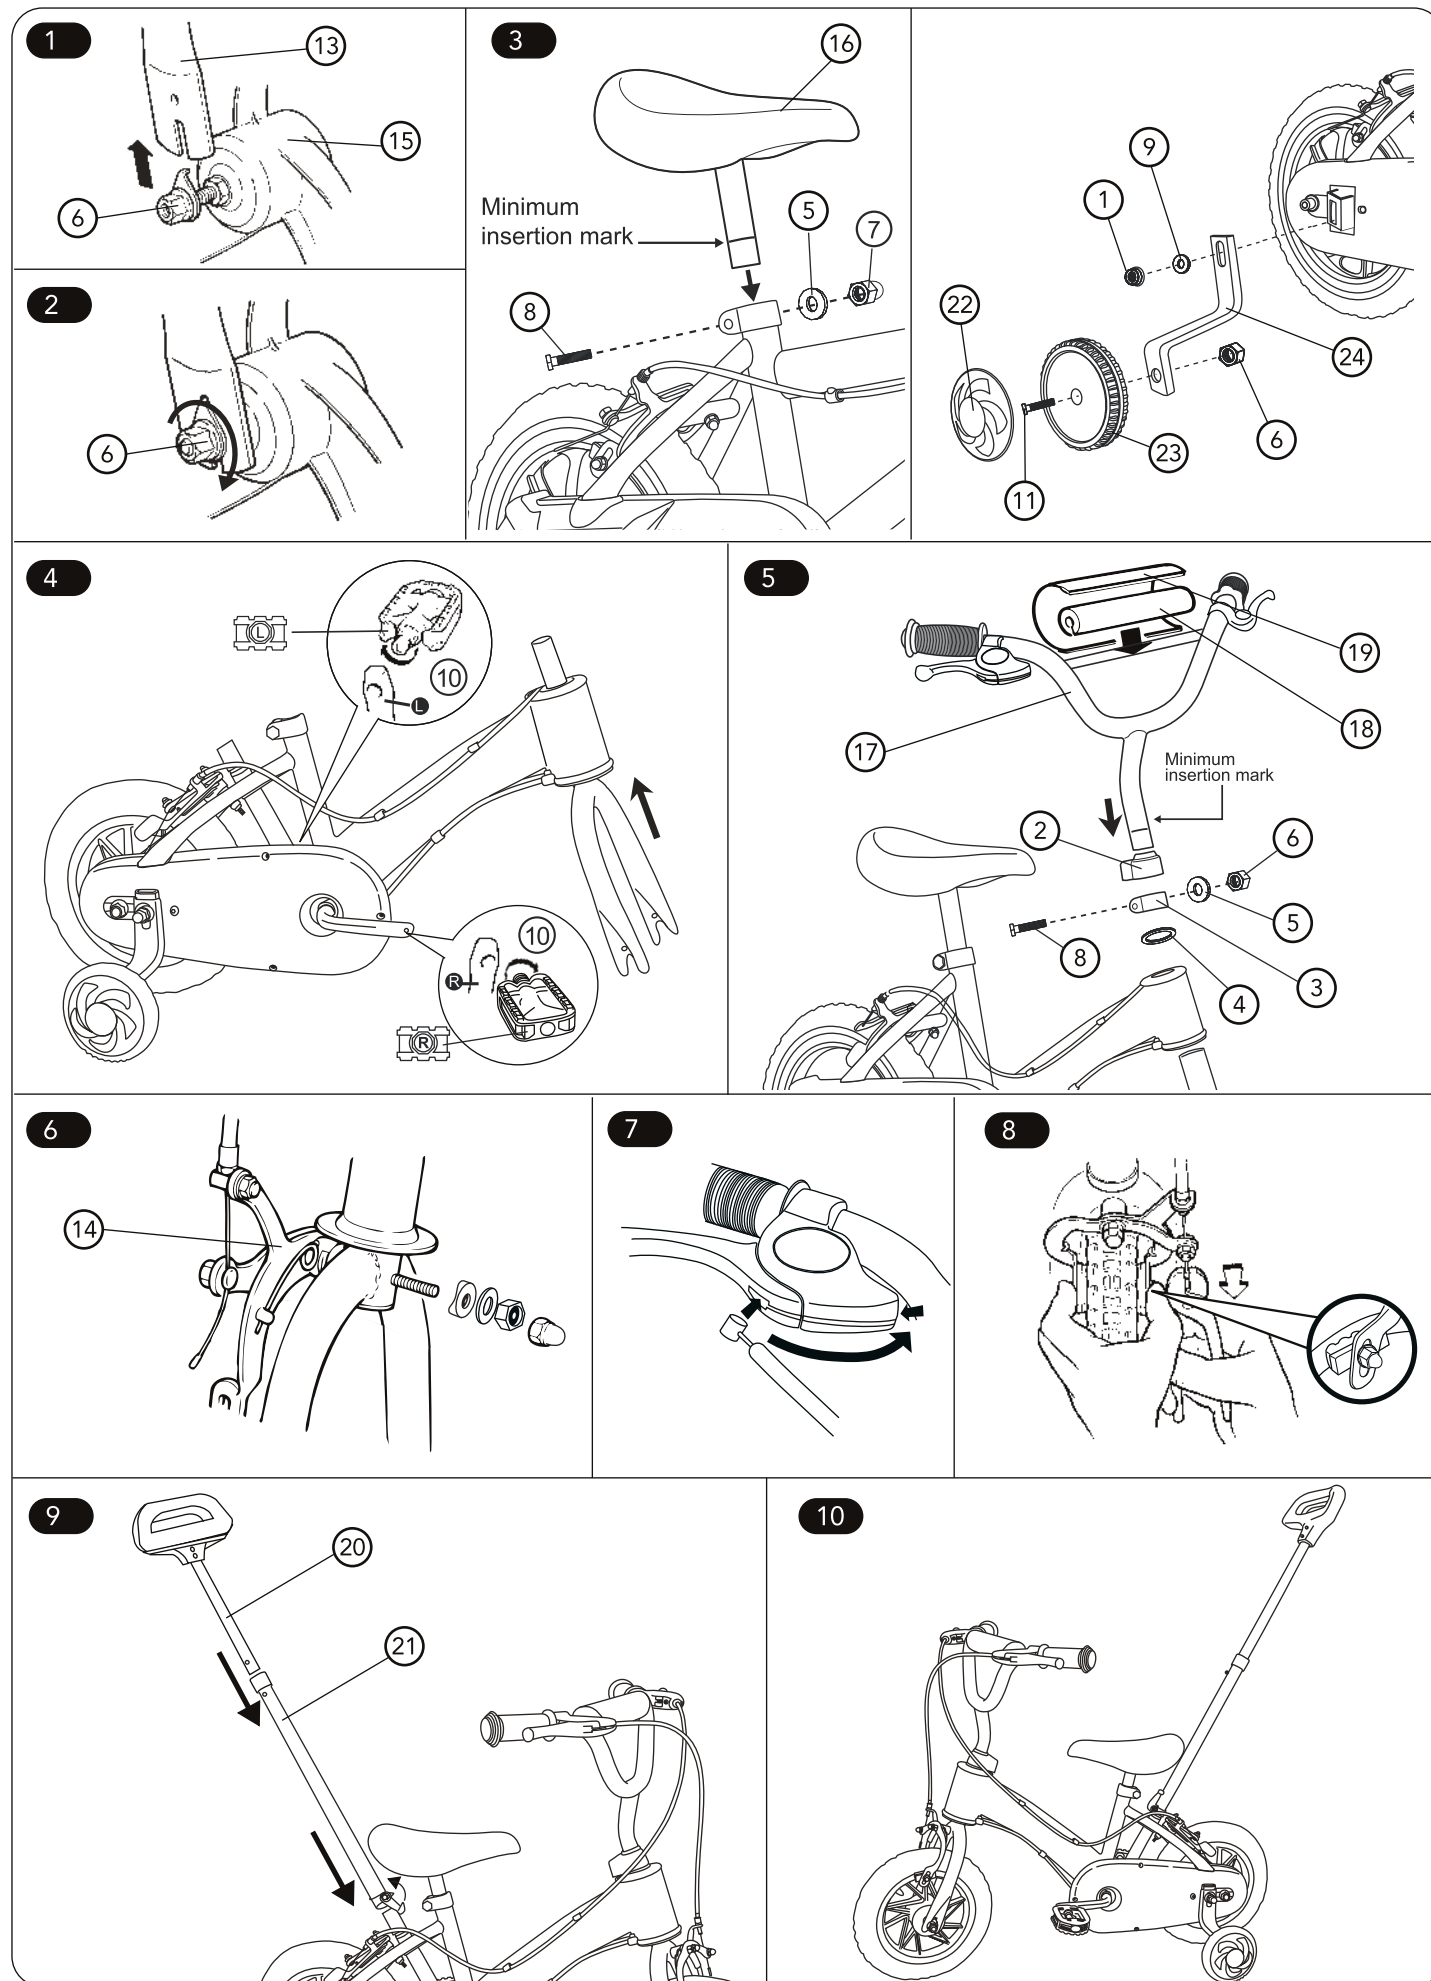

**assembly**

# 3-in-1 trainer bike

user guide

134325 0412  
Early Learning Centre®  
Watford WD24 6SH England.

**Customer Service Department**  
**0871 231 3511**

**parts checklist**

1 x2  10mm METAL DOME	2 x1  TRIANGLE CAP	3 x1  CLAMP	4 x1  1" PLASTIC WASHER
5 x2  8mm WASHER	6 x3  8mm NYLON NUT	7 x1  8mm METAL DOME	8 x2  8mm x 35mm SCREW
9 x2  10mm WASHER	10 x2  Kickstand base	11 x2  10mm x 29mm SCREW	
12 x1  Rear wheel assembly	13 x1  Pedal	14 x1  Front fork	15 x1  Front wheel
16 x1  Seat	17 x1  Handlebar	18 x1  Kickstand tube	
20 x1  Kickstand lever		21 x1  Kickstand rod	19 x1  Kickstand bracket
22 x2  Rear wheel hub	23 x2  Rear wheel rim	24 x2  Front fork bracket	

**early learning centre AW12**

sku number : 134325  
product : 3-in-1 trainer bike  
pack dimensions : A4 (1+1Black)  
supplier : Cherub category : S&A  
date : 3 May 2012 designer : DIC SIN

**colours:**