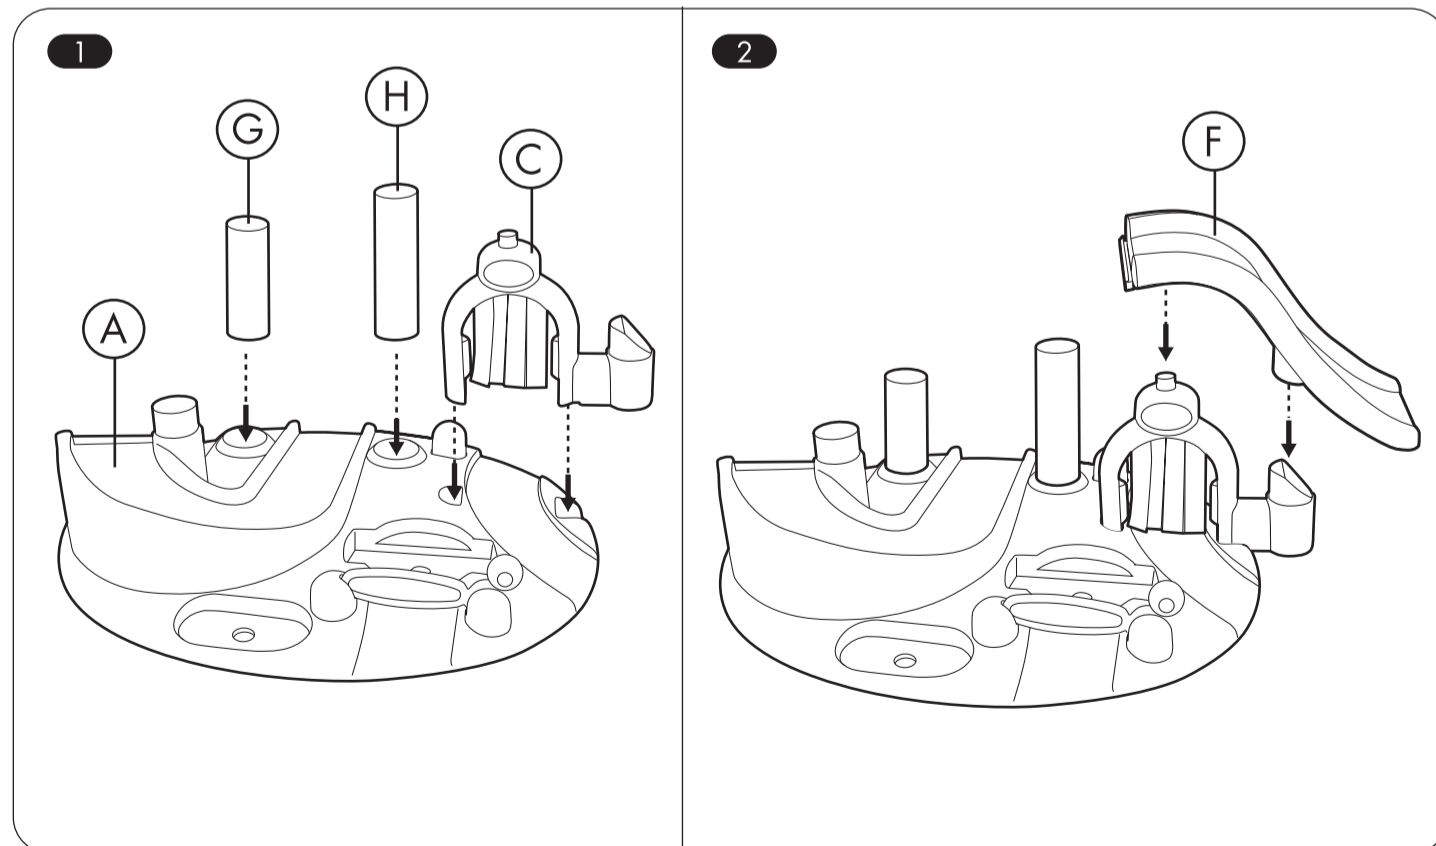

whizz around garage
user guide

134238 0512
Early Learning Centre®
Watford WD24 6SH England.

Customer Service Department
0871 231 3511

contents

A x1 	B x1 	C x1 	D x1
E x1 	F x1 	G x1 	H x1
		I x1 	J x2

assembly

front

assembly

back