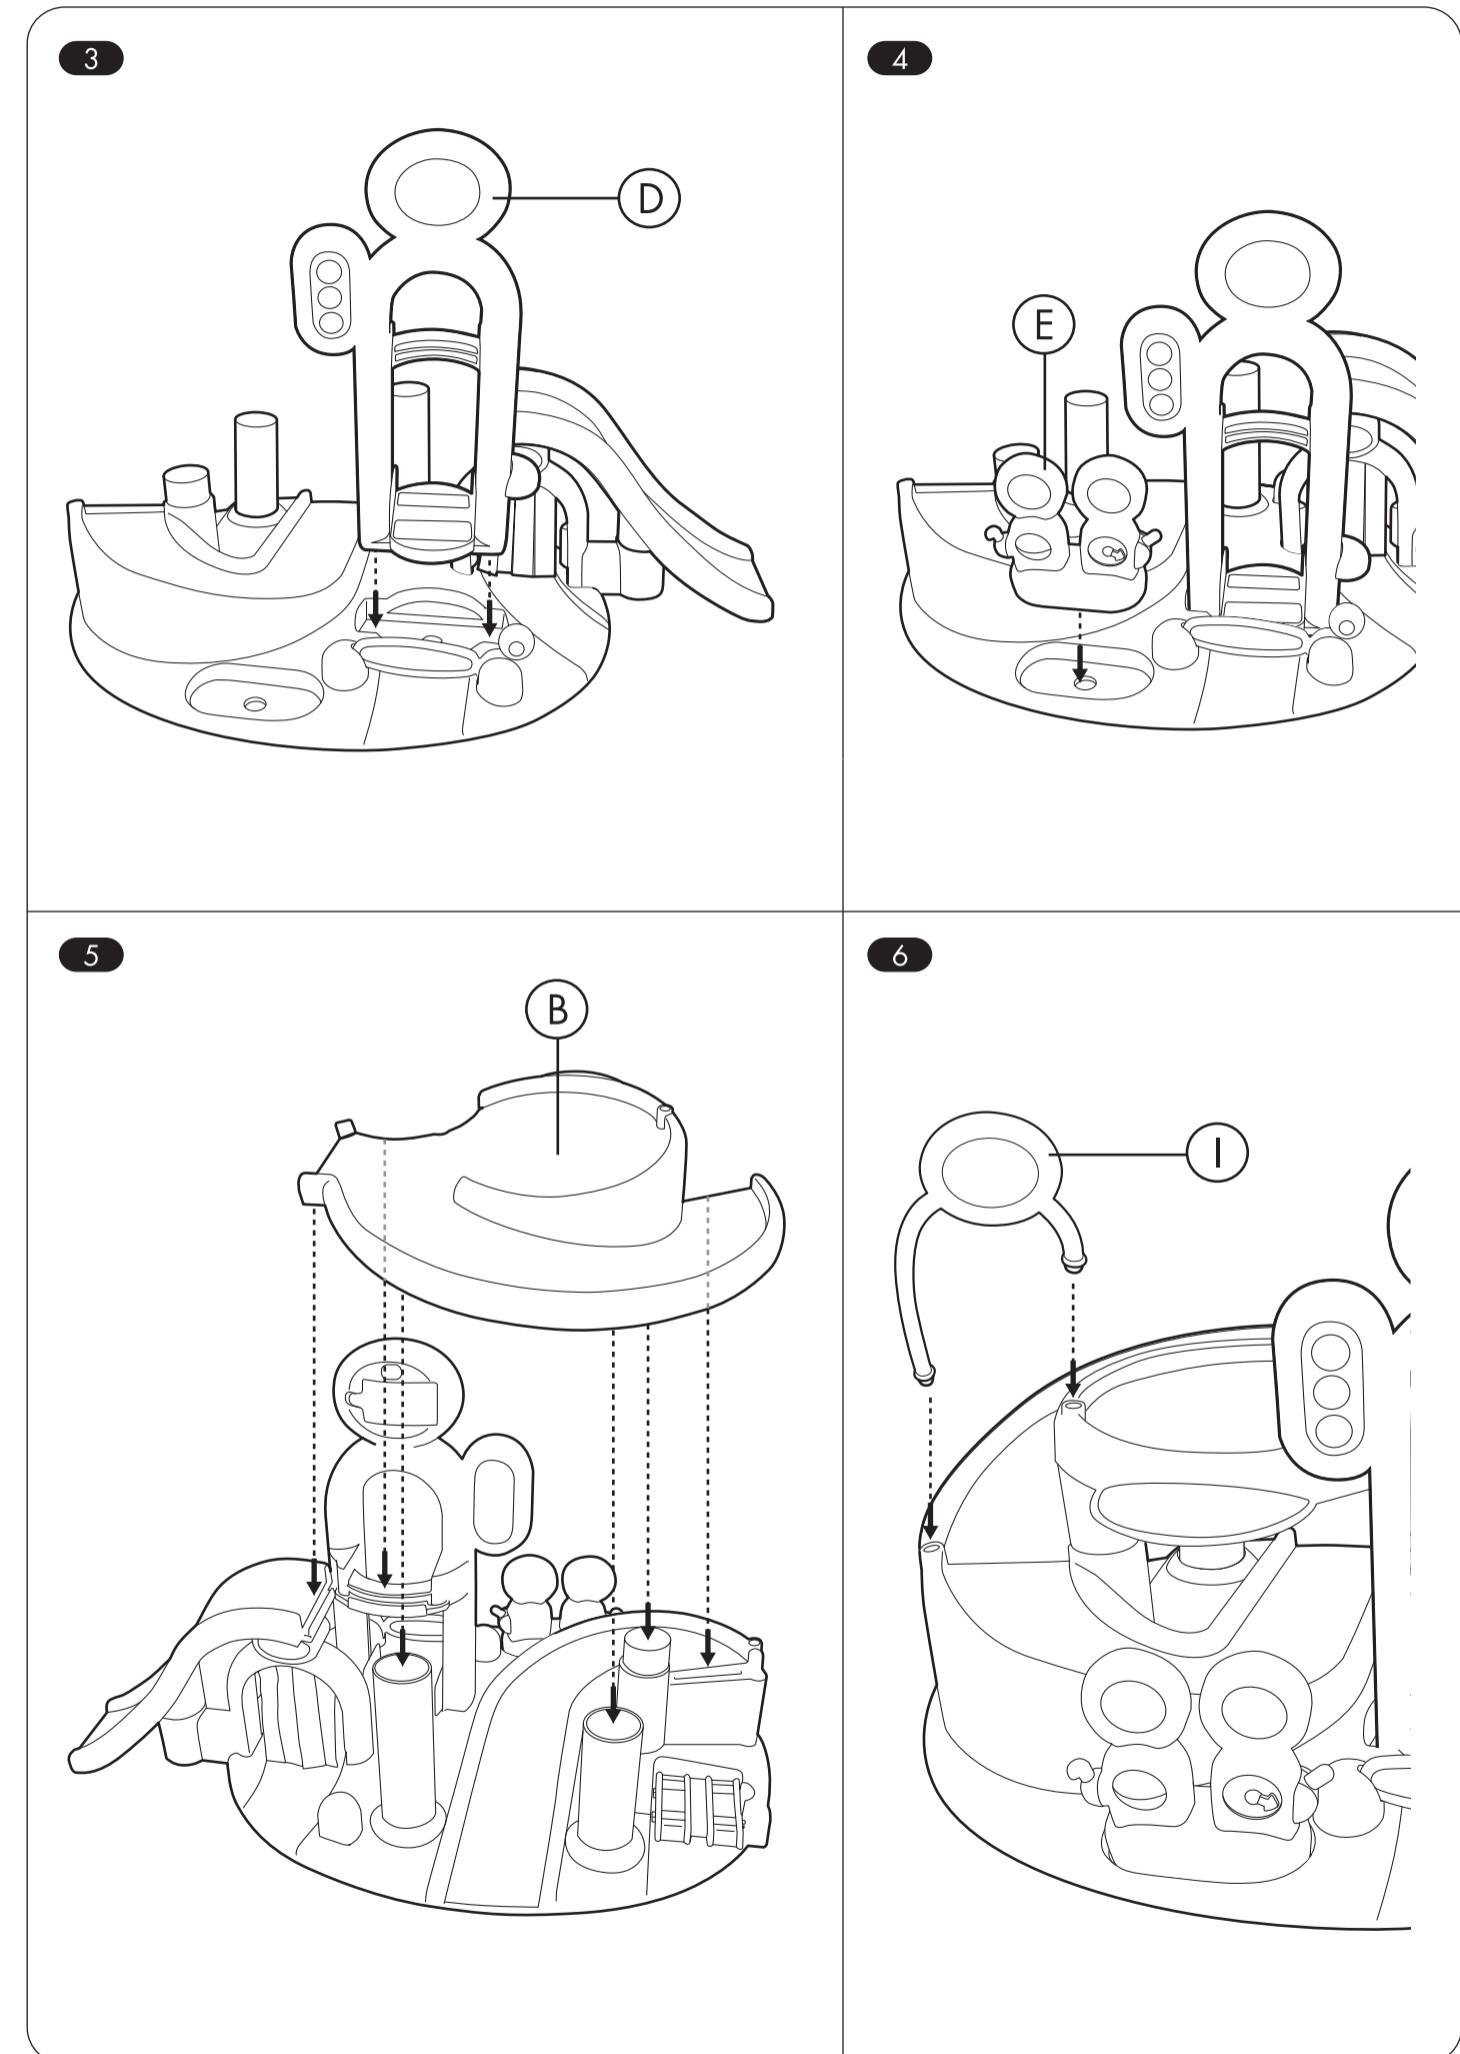

whizz around garage
user guide

134238 0512
Early Learning Centre®
Watford WD24 6SH England.

Customer Service Department
0871 231 3511

contents

A x1 	B x1 	C x1 	D x1
E x1 	F x1 	G x1 	H x1
		I x1 	J x2

assembly

front

assembly

back