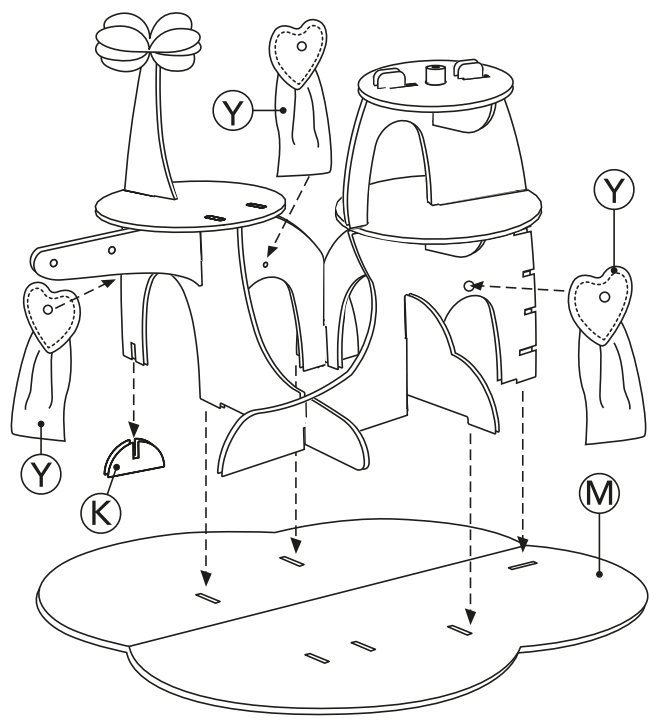

wonderland magical garden

user guide

133714 0412
Early Learning Centre®
Watford WD24 6SH England.

Customer Service Department
0871 231 3511

parts checklist

A x1 	B x1 	C x1 				
D x1 	E x1 	G1 x1 	H1 x1 	H2 x1 		
	F1 x1 	F2 x1 	G2 x1 	I x2 		
J x1 	K x1 	M x1 	N1 x1 		N2 x1 	
L x1 	M x1 	N3 x1 	N4 x1 			
		O x4 	P x1 			
Q x1 	R x1 	S x1 	T x1 	V x1 	X x1 	Y x3
U x1 	W x5 	X x1 				

assembly

7

9

8

10

11

12