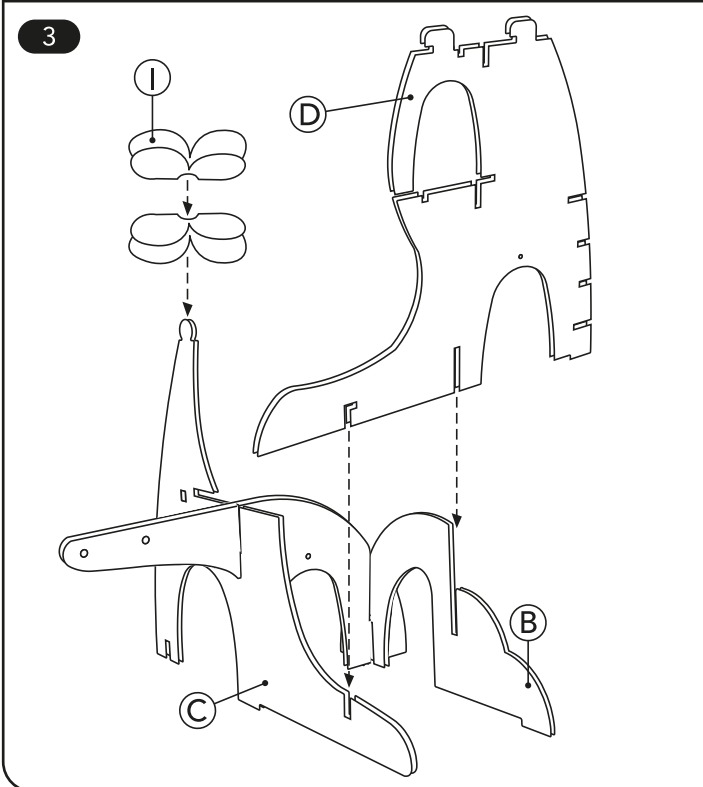

wonderland magical garden

user guide

133714 0412
Early Learning Centre®
Watford WD24 6SH England.

Customer Service Department
0871 231 3511

parts checklist

A x1 	B x1 	C x1 				
D x1 	E x1 	G1 x1 	H1 x1 	H2 x1 		
	F1 x1 	F2 x1 	G2 x1 	I x2 		
J x1 	K x1 	M x1 	N1 x1 		N2 x1 	
L x1 	M x1 	N3 x1 	N4 x1 			
		O x4 	P x1 			
Q x1 	R x1 	S x1 	T x1 	V x1 	X x1 	Y x3
U x1 	W x5 	X x1 				

assembly

7

9

8

10

11

12