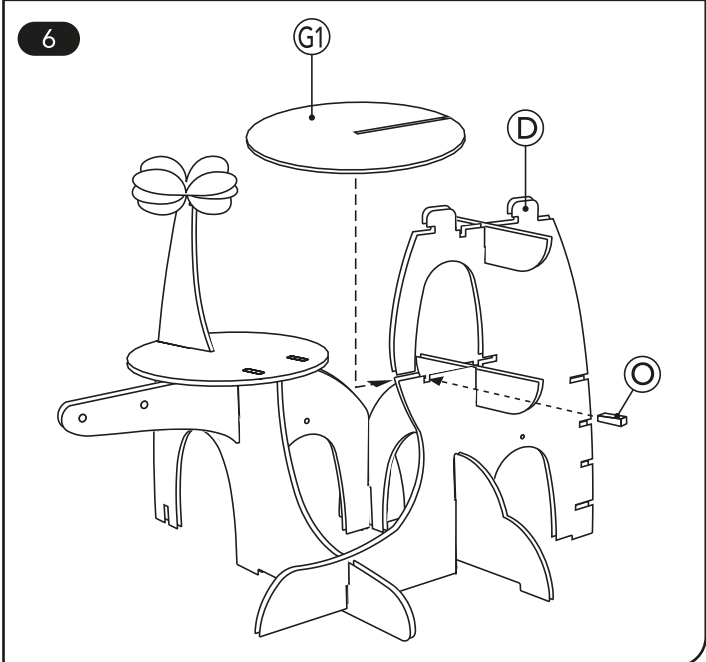

wonderland magical garden

user guide

133714 0412
Early Learning Centre®
Watford WD24 6SH England.

Customer Service Department
0871 231 3511

parts checklist

A x1 	B x1 	C x1 				
D x1 	E x1 	G1 x1 	H1 x1 	H2 x1 		
	F1 x1 	F2 x1 	G2 x1 	I x2 		
J x1 	K x1 	M x1 	N1 x1 		N2 x1 	
L x1 	M x1 	N3 x1 	N4 x1 			
		O x4 	P x1 			
Q x1 	R x1 	S x1 	T x1 	V x1 	X x1 	Y x3
U x1 	W x5 	X x1 				

assembly

7

9

8

10

11

12