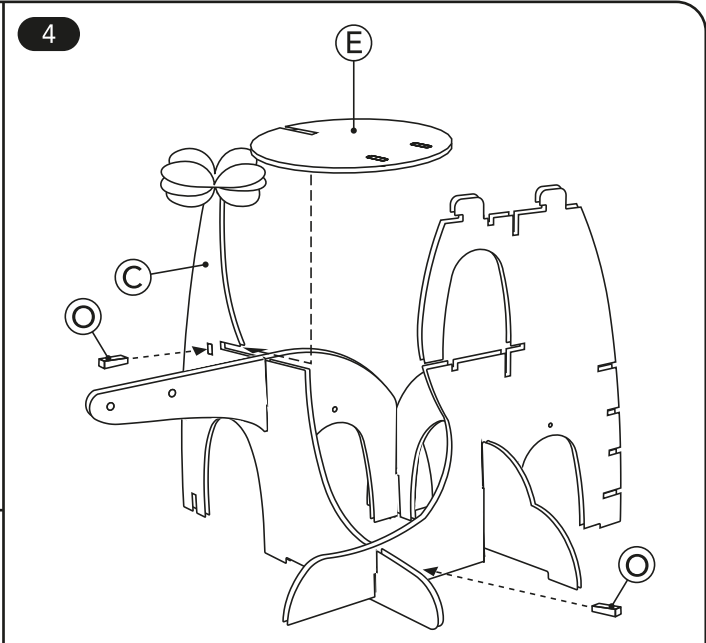

wonderland magical garden

user guide

133714 0412
Early Learning Centre®
Watford WD24 6SH England.

Customer Service Department
0871 231 3511

parts checklist

A x1 	B x1 	C x1 				
D x1 	E x1 	G1 x1 	H1 x1 	H2 x1 		
	F1 x1 	F2 x1 	G2 x1 	I x2 		
J x1 	K x1 	M x1 	N1 x1 		N2 x1 	
L x1 	M x1 	N3 x1 	N4 x1 			
		O x4 	P x1 			
Q x1 	R x1 	S x1 	T x1 	V x1 	X x1 	Y x3
U x1 	W x5 	X x1 				

assembly

7

9

8

10

11

12