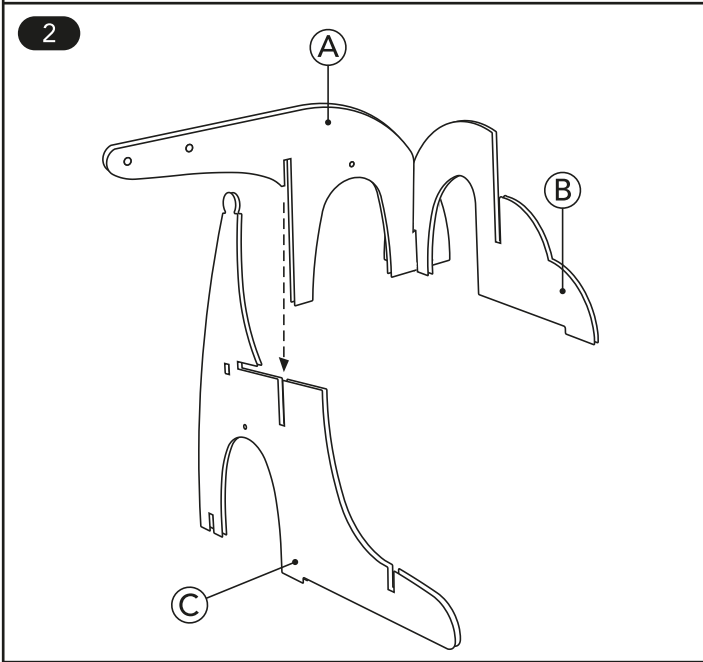

wonderland magical garden

user guide

133714 0412
Early Learning Centre®
Watford WD24 6SH England.

Customer Service Department
0871 231 3511

parts checklist

A x1 	B x1 	C x1 				
D x1 	E x1 	G1 x1 	H1 x1 	H2 x1 		
	F1 x1 	F2 x1 	G2 x1 	I x2 		
J x1 	K x1 	M x1 	N1 x1 		N2 x1 	
L x1 	M x1 	N3 x1 	N4 x1 			
		O x4 	P x1 			
Q x1 	R x1 	S x1 	T x1 	V x1 	X x1 	Y x3
U x1 	W x5 	X x1 				

assembly

7

9

8

10

11

12