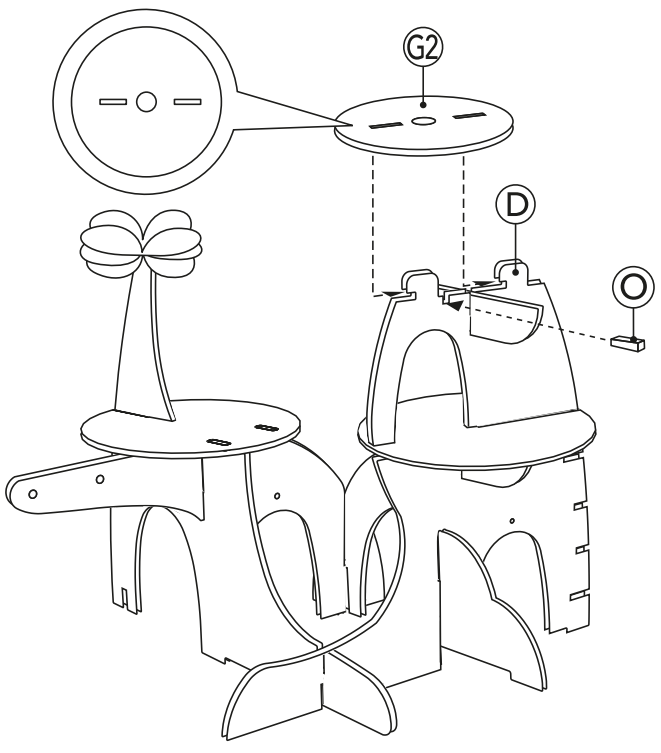

wonderland magical garden

user guide

133714 0412
Early Learning Centre®
Watford WD24 6SH England.

Customer Service Department
0871 231 3511

parts checklist

A x1 	B x1 	C x1 				
D x1 	E x1 	G1 x1 	H1 x1 	H2 x1 		
	F1 x1 	F2 x1 	G2 x1 	I x2 		
J x1 	K x1 	M x1 	N1 x1 		N2 x1 	
L x1 	M x1 	N3 x1 	N4 x1 			
		O x4 	P x1 			
Q x1 	R x1 	S x1 	T x1 	V x1 	X x1 	Y x3
U x1 	W x5 	X x1 				

assembly

7

9

8

10

11

12