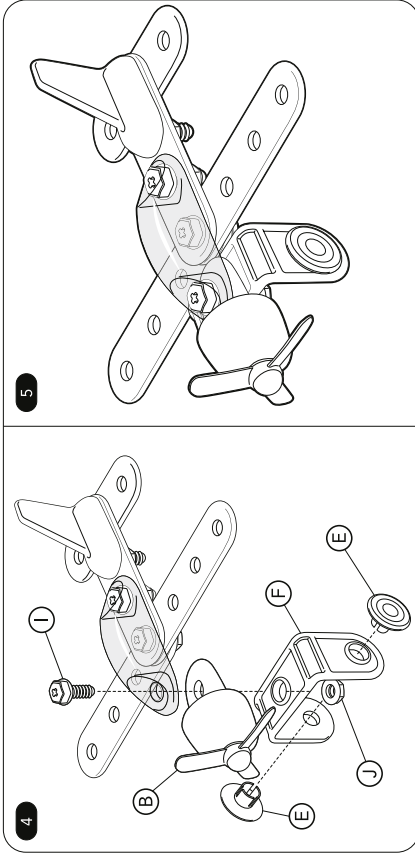

assembly

early learning centre AW14

colours:

sku number : 132326	product : Build it junior jet
pack dimensions : A4	supplier : Toy Park
category : A&A	date : 09 Apr 2014
designer : Boris Au	product manager
Black	signature

approval	date	signature
packaging manager		
copywriter		
QA		
product manager