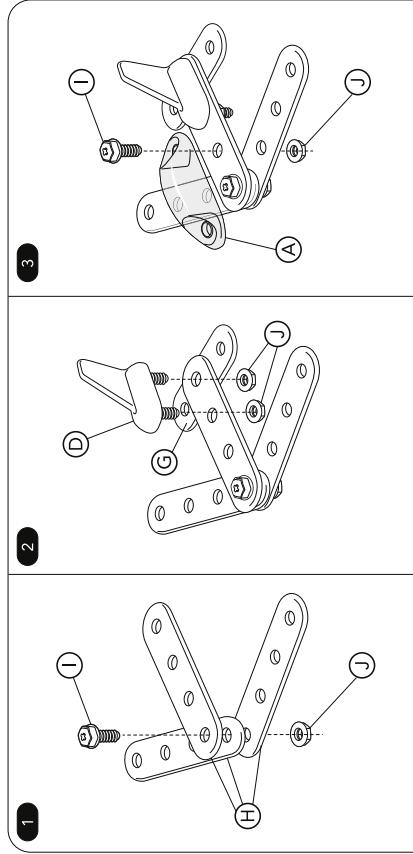

assembly

early learning centre AW14

colours:

sku number : 132326	product : Build it junior jet
pack dimensions : A4	supplier : Toy Park
category : A&A	date : 09 Apr 2014
designer : Boris Au	product manager
Black	signature

approval	date	signature
packaging manager		
copywriter		
QA		
product manager