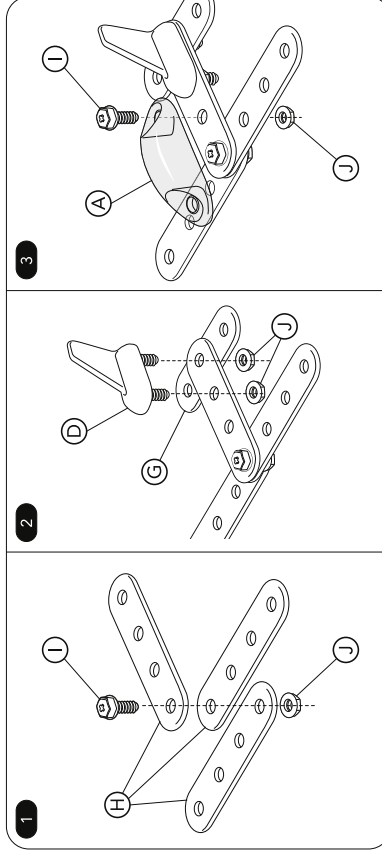

assembly

early learning centre AW14

colours:

sku number : 132326	product : Build it junior jet
pack dimensions : A4	supplier : Toy Park
category : A&A	date : 09 Apr 2014
designer : Boris Au	product manager
Black	signature

approval	date	signature
packaging manager		
copywriter		
QA		
product manager