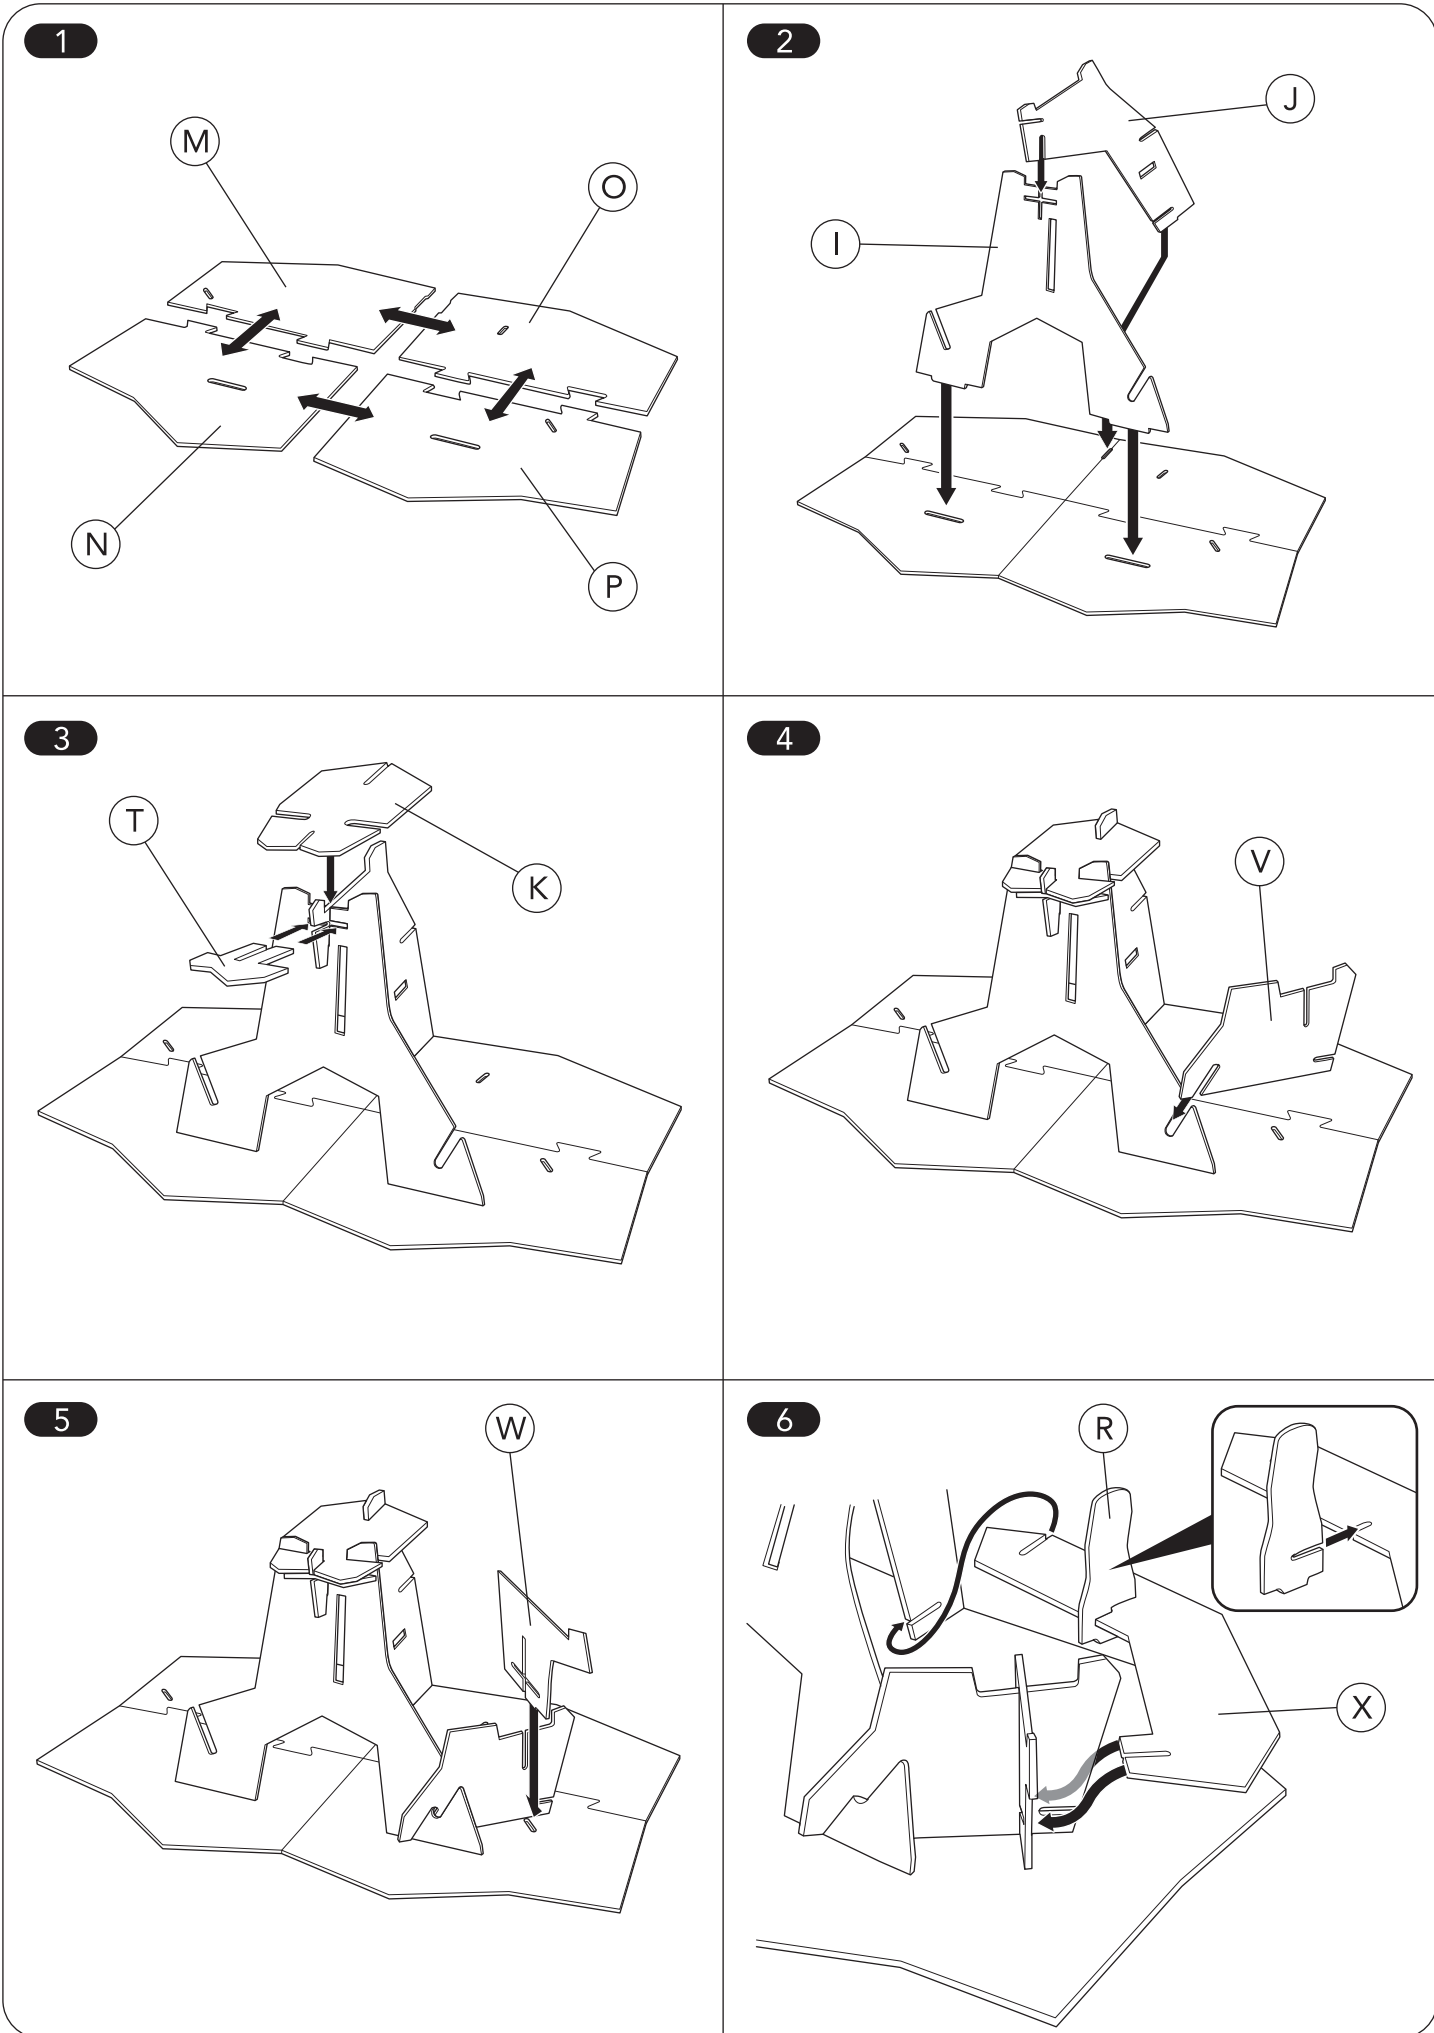

assembly

dino kingdom
instructions

1302640311
Early Learning Centre®
Watford WD24 6SH England.

Customer Service Department
0871 231 3511

contents

SKU no.	130264	Part Name	Part Desc	Part Group	Part of kit / set / pack
Name	Dino Kingdom - assembly manual				
Buying team	A&A				
Designer	Boris				
Supplier	Greenwood				
Date created	07.04.11				