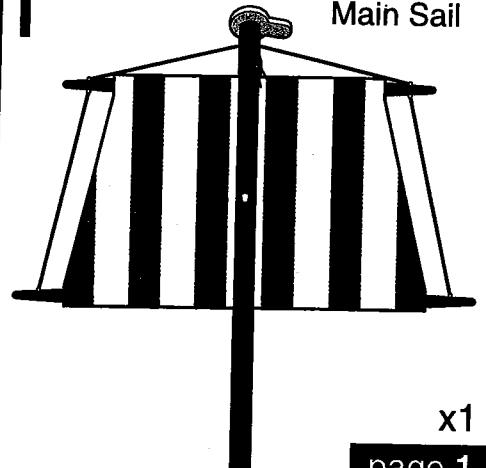

## Contents:

**A** Back Wall

x1

**B** Main Hull

x1

**C** Back Wall Screw

x2

**D** Main Deck & Holds

x1

**E** Anchor Assembly

x1

**F** Front Rails

x2

**H** Front Sail

x1

**G** Rear Rails

x2

**I** Main Sail

x1

page 1

610782 V2.0 030528