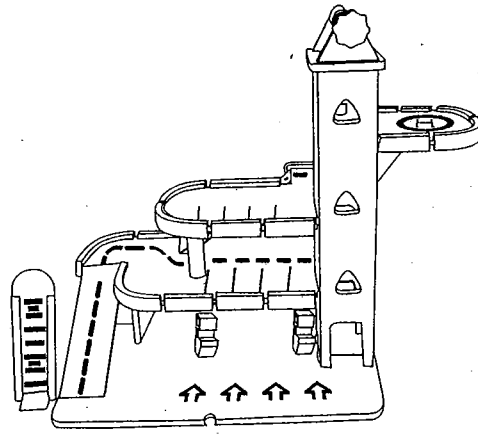

Wooden Garage

3 years +
Adult assembly required

Early Learning Centre

Swindon,
SN3 4TJ,
England.

Customer Service Department: 01793 443322

Contents

NOTE: Please read instructions before starting to assemble

CE 106211

GARAGE

A Base Plate

x 1

B Ramp

x 2

C Shop

x 1