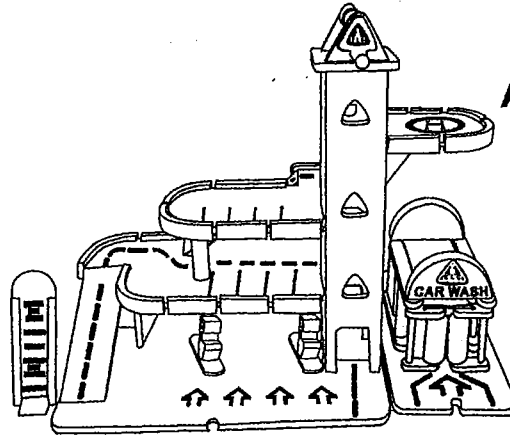

Wooden Garage

3 years +
Adult assembly required

Early Learning Centre

Swindon,
SN3 4TJ,
England.

Customer Service Department: 01793 443322

Contents

NOTE: Please read instructions before starting to assemble

CE 100851

GARAGE

<p>A Base Plate</p>  <p>X 1</p>	<p>B Lift Tower</p>  <p>X 1</p>	<p>C Shop</p>  <p>X 1</p>		
<p>D 1st Floor</p>  <p>X 1</p>	<p>E 2nd Floor</p>  <p>X 1</p>	<p>F Heli-pad</p>  <p>X 1</p>		
<p>G Heli-pad Support</p>  <p>X 1</p>	<p>H Dowel Support Type 1</p>  <p>X 1</p>	<p>I Dowel Support Type 2</p>  <p>X 1</p>	<p>J Dowel Support Type 3</p>  <p>X 1</p>	<p>K Ramp</p>  <p>X 2</p>

Screw

x 4

CAR WASH

O

Car Wash Base

x 1

P

Side Wall