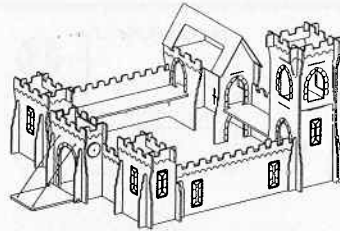

3 years +

Adult Assembly Required
Early Learning Centre

Swindon,
SN3 4TJ,
England.

Customer Service Department: 01793 443322

Wooden Castle

Contents

Note: Identify all parts from the chart below, sort them into type, and then follow the instructions carefully taking special attention of the position of the slots.

SKU: 105854

CE 760420

1 	2 	3 	4A + 4B 	4C 	5C 	5B 	5E
6 	7A + 8A 	7B + 8D 	7C + 8C 	7D + 8B 	7E + 8E 		
9A + 9B 	10A + 10B 	11A 	11B 	11C 	11D 		
11E 	12 	13 	14A 	14B 	14C 	14D 	14E
14F 	14G + 14H 						