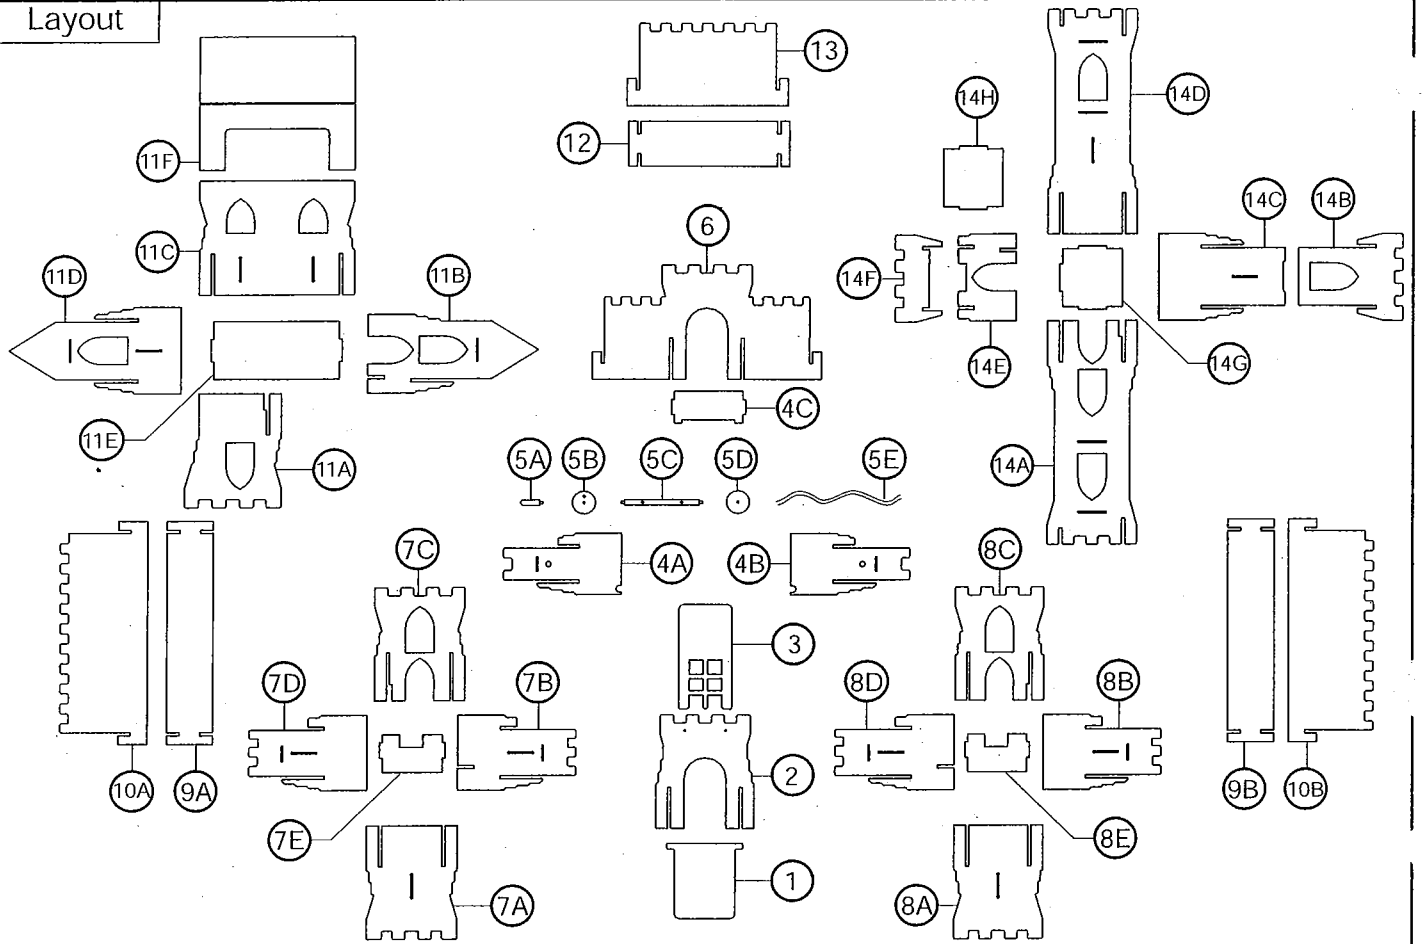

3 years +

Adult Assembly Required
Early Learning Centre

Swindon,
SN3 4TJ,
England.

Customer Service Department: 01793 443322

Wooden Castle

Contents

Note: Identify all parts from the chart below, sort them into type, and then follow the instructions carefully taking special attention of the position of the slots.

SKU: 105854

CE 760420

1 	2 	3 	4A + 4B 	4C 	5C 	5B 	5E
6 	7A + 8A 	7B + 8D 	7C + 8C 	7D + 8B 	7E + 8E 		
9A + 9B 	10A + 10B 	11A 	11B 	11C 	11D 		
11E 	12 	13 	14A 	14B 	14C 	14D 	14E
14F 	14G + 14H 						

66C 1.0. 040715

Layout

Assembly