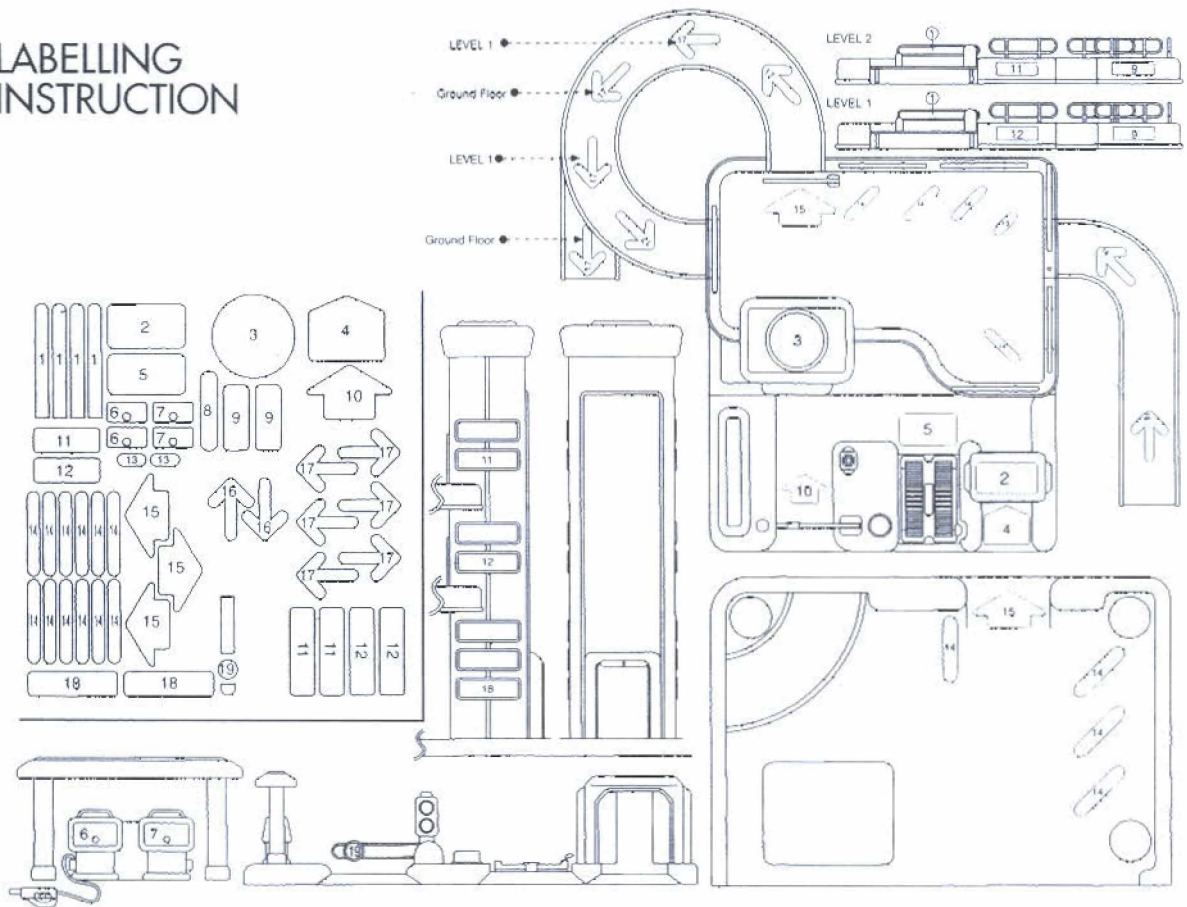

giant garage

Adult assembly required

LABELLING INSTRUCTION

ASSEMBLY INSTRUCTION

SKU: 109499

Early Learning Centre® Swindon SN3 4TJ England.
Customer Service Department 01793 443322