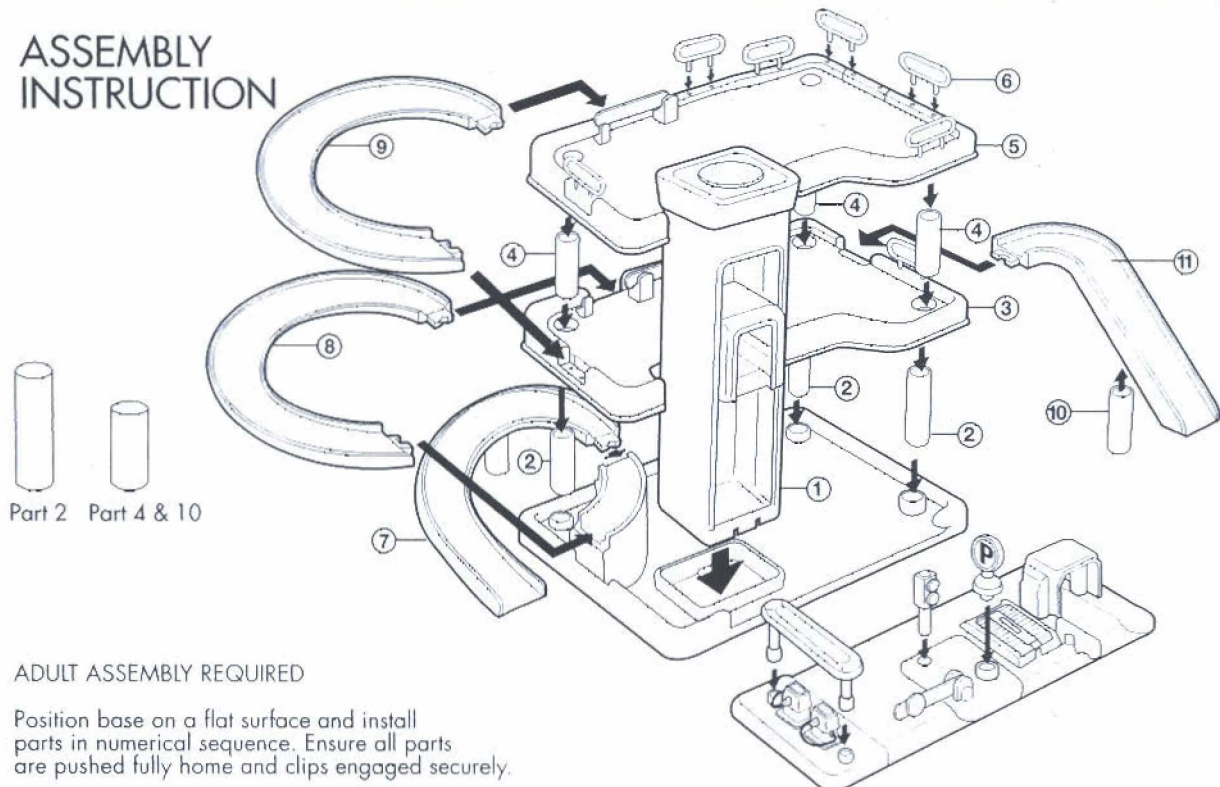

giant garage

Adult assembly required

LABELLING INSTRUCTION

ASSEMBLY INSTRUCTION

SKU: 109499

Early Learning Centre® Swindon SN3 4TJ England.
Customer Service Department 01793 443322