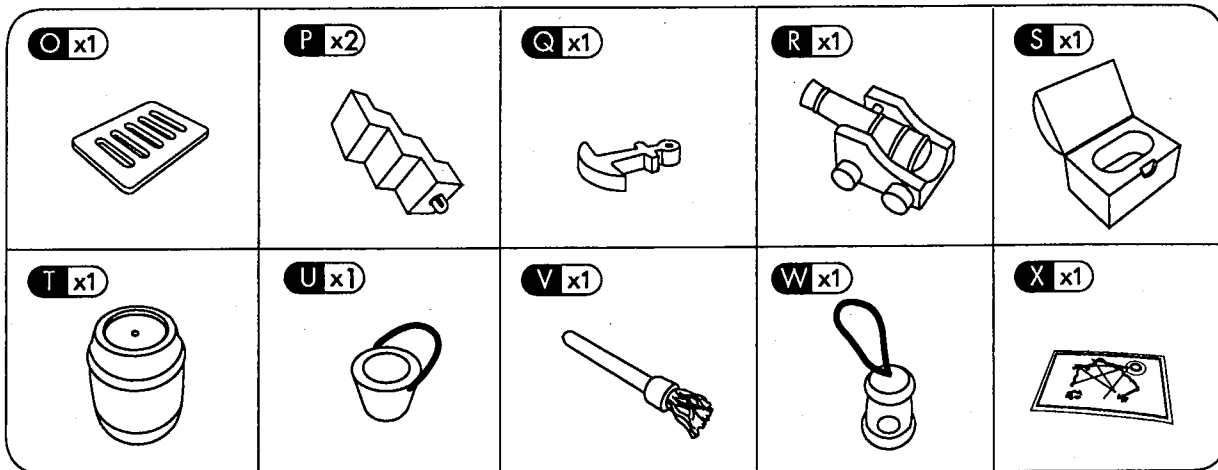

pirate galleon

instructions

113237 0606

Early Learning Centre®
Swindon SN3 4TJ England.

Customer Service Department
01793 443322

contents

A x1 	B x1 	C x1 		
D x1 	E x2 	F x1 		
G x1 	H x1 	I x1 		
J x1 	K x1 	L x4 	M x1 	N x1