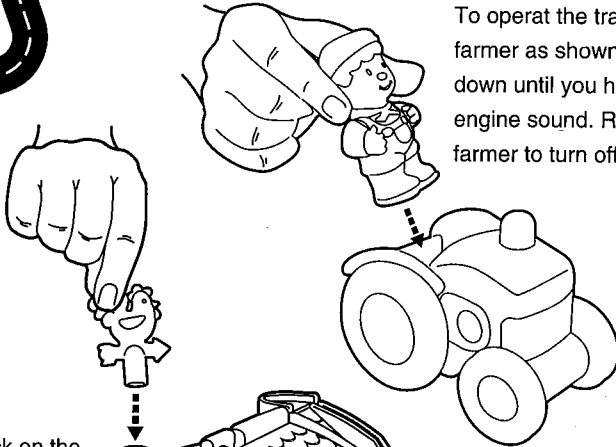

Electronic Farm

To operate the tractor place the farmer as shown and press down until you hear the engine sound. Remove the farmer to turn off the tractor.

Locate the weather cock on the barn roof as shown. Turn the weather cock to open and close the barn gate.

Sit the cockerel on the roof of the barn and position the trailer underneath as shown. Press the button and watch him slide. Try and catch him in the trailer!