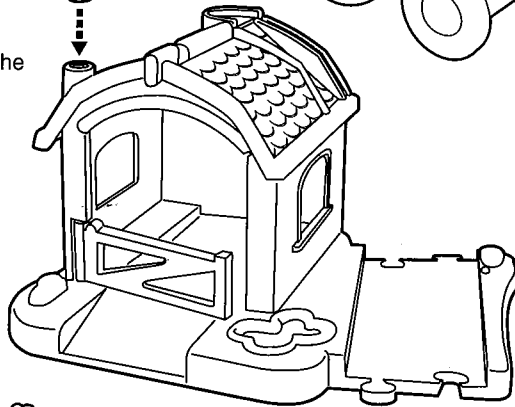

Electronic Farm

To operate the tractor place the farmer as shown and press down until you hear the engine sound. Remove the farmer to turn off the tractor.

Locate the weather cock on the barn roof as shown. Turn the weather cock to open and close the barn gate.

Sit the cockerel on the roof of the barn and position the trailer underneath as shown. Press the button and watch him slide. Try and catch him in the trailer!