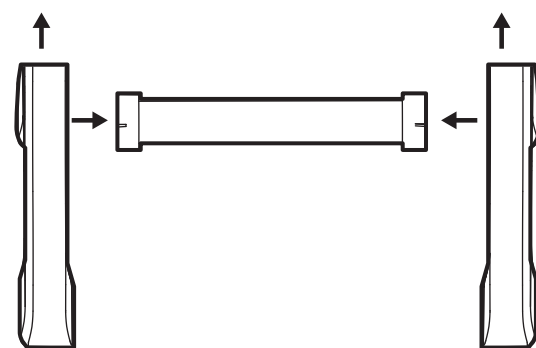

assembly

grand piano
instructions

112977 0306
Early Learning Centre®
Swindon SN3 4TJ England.

Customer Service Department
01793 443322

features

1. LOW TOM button
2. HI TOM button
3. BASS DRUM button
4. CYMBAL button
5. HI HAT button
6. Music stand
7. Rhythm select button (x8)
8. Instrument select button (x8)
9. Tempo down button
10. Tempo up button
11. Record button
12. Microphone
13. Replay button
14. One key one note button
15. Learn button
16. Demo 1 song button
17. Demo full button
18. Stop button
19. MIC jack
20. Volume control knob, ON/OFF switch
21. Battery compartment
22. Keyboard
23. Stool

GENERAL OPERATION

TO START PLAYING

- Insert batteries in the battery compartment at the rear side.
- Slide the power On/Off switch to the "On" position and start playing.

KEYBOARD

The unit has 36 keys.

TO SELECT INSTRUMENT SOUND