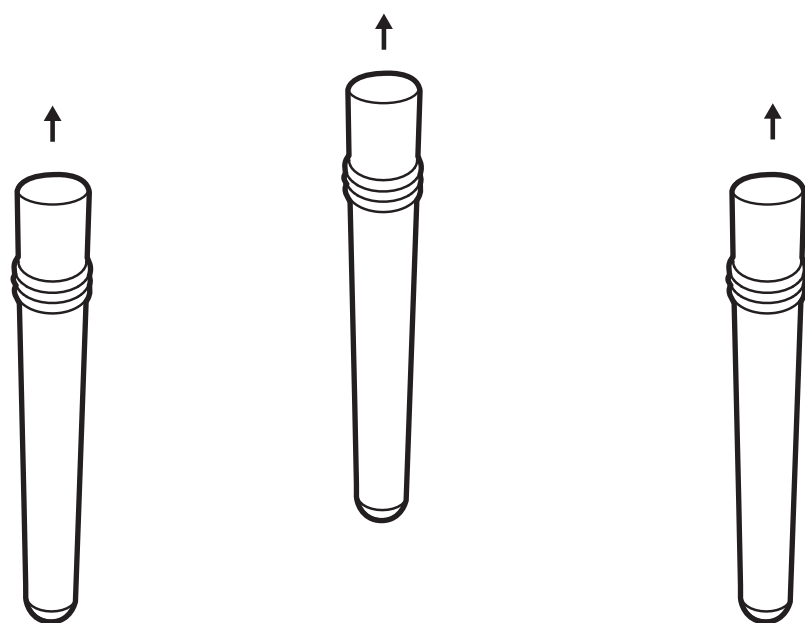

assembly

grand piano
instructions

112977 0306
Early Learning Centre®
Swindon SN3 4TJ England.

Customer Service Department
01793 443322

features

1. LOW TOM button
2. HI TOM button
3. BASS DRUM button
4. CYMBAL button
5. HI HAT button
6. Music stand
7. Rhythm select button (x8)
8. Instrument select button (x8)
9. Tempo down button
10. Tempo up button
11. Record button
12. Microphone
13. Replay button
14. One key one note button
15. Learn button
16. Demo 1 song button
17. Demo full button
18. Stop button
19. MIC jack
20. Volume control knob, ON/OFF switch
21. Battery compartment
22. Keyboard
23. Stool

GENERAL OPERATION

TO START PLAYING

- Insert batteries in the battery compartment at the rear side.
- Slide the power On/Off switch to the "On" position and start playing.

KEYBOARD

The unit has 36 keys.

TO SELECT INSTRUMENT SOUND