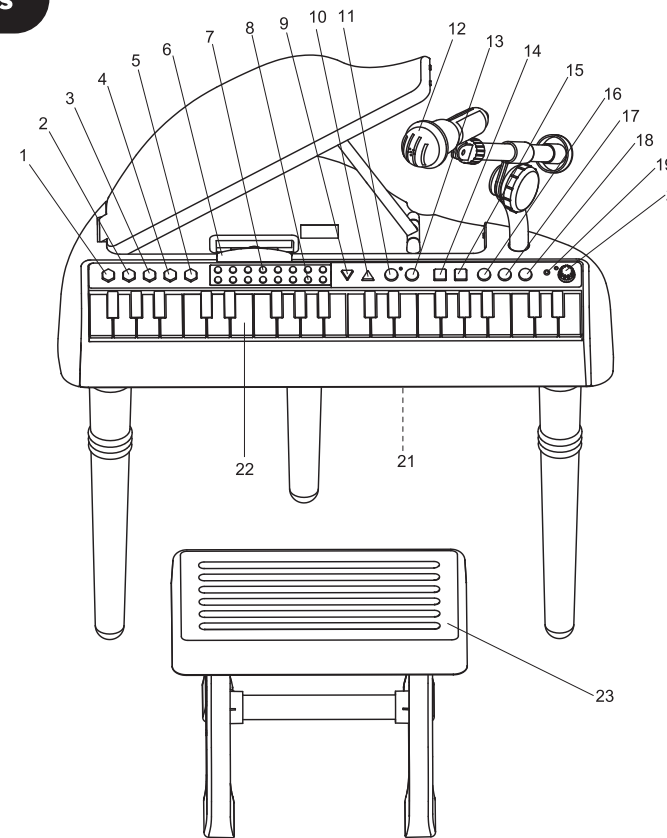

assembly

grand piano
instructions

112977 0306
Early Learning Centre®
Swindon SN3 4TJ England.

Customer Service Department
01793 443322

features

1. LOW TOM button
2. HI TOM button
3. BASS DRUM button
4. CYMBAL button
5. HI HAT button
6. Music stand
7. Rhythm select button (x8)
8. Instrument select button (x8)
9. Tempo down button
10. Tempo up button
11. Record button
12. Microphone
13. Replay button
14. One key one note button
15. Learn button
16. Demo 1 song button
17. Demo full button
18. Stop button
19. MIC jack
20. Volume control knob, ON/OFF switch
21. Battery compartment
22. Keyboard
23. Stool

GENERAL OPERATION

TO START PLAYING

- Insert batteries in the battery compartment at the rear side.
- Slide the power On/Off switch to the "On" position and start playing.

KEYBOARD

The unit has 36 keys.

TO SELECT INSTRUMENT SOUND

TO PLAY RECORD AND REPLAY

When you press the RECORD button, the LED will light up and you can start recording. Press the REPLAY key to play back the recorded melody. To record a new song, press the stop key and press the RECORD button again. Records instrument sounds only.