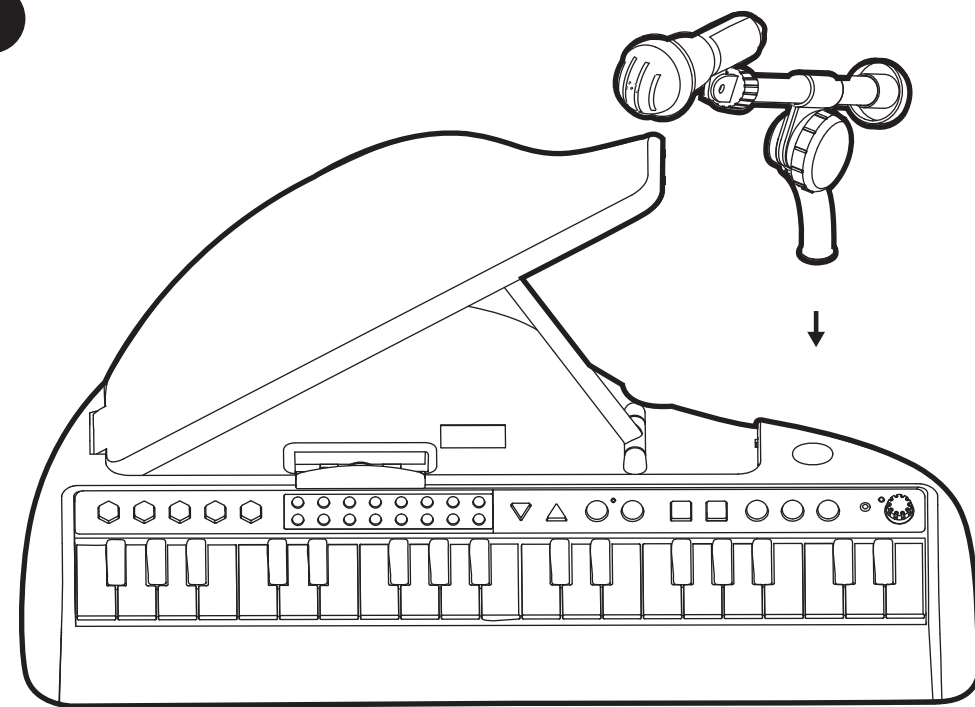

assembly

grand piano
instructions

112977 0306
Early Learning Centre®
Swindon SN3 4TJ England.

Customer Service Department
01793 443322

features

1. LOW TOM button
2. HI TOM button
3. BASS DRUM button
4. CYMBAL button
5. HI HAT button
6. Music stand
7. Rhythm select button (x8)
8. Instrument select button (x8)
9. Tempo down button
10. Tempo up button
11. Record button
12. Microphone
13. Replay button
14. One key one note button
15. Learn button
16. Demo 1 song button
17. Demo full button
18. Stop button
19. MIC jack
20. Volume control knob, ON/OFF switch
21. Battery compartment
22. Keyboard
23. Stool

GENERAL OPERATION

TO START PLAYING

- Insert batteries in the battery compartment at the rear side.
- Slide the power On/Off switch to the "On" position and start playing.

KEYBOARD

The unit has 36 keys.

TO SELECT INSTRUMENT SOUND

TO PLAY RECORD AND REPLAY

When you press the RECORD button, the LED will light up and you can start recording. Press the REPLAY key to play back the recorded melody. To record a new song, press the stop key and press the RECORD button again. Records instrument sounds only.