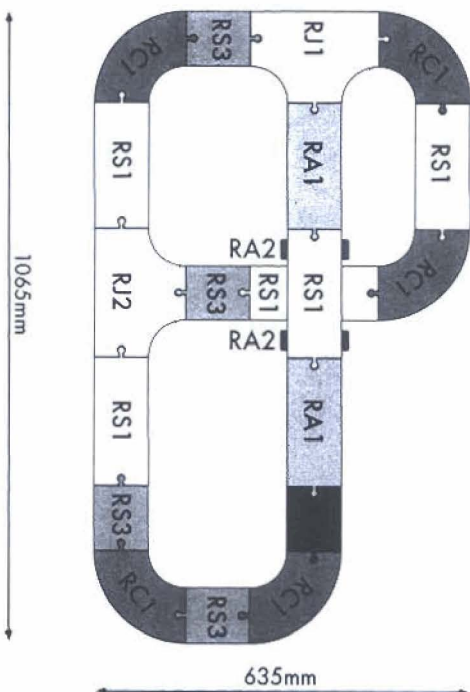

**Wooden
World**

City Road Set

3 years +

5 X RS1		4 X RS3		5 X RC1	
1 X RS9		2 X RA1		2 X RA2	
1 X RJ1				1 X RJ2	

SKU: 106614

Early Learning Centre@ Swindon SN3 4TJ England.
Customer Service Department 01793 443322