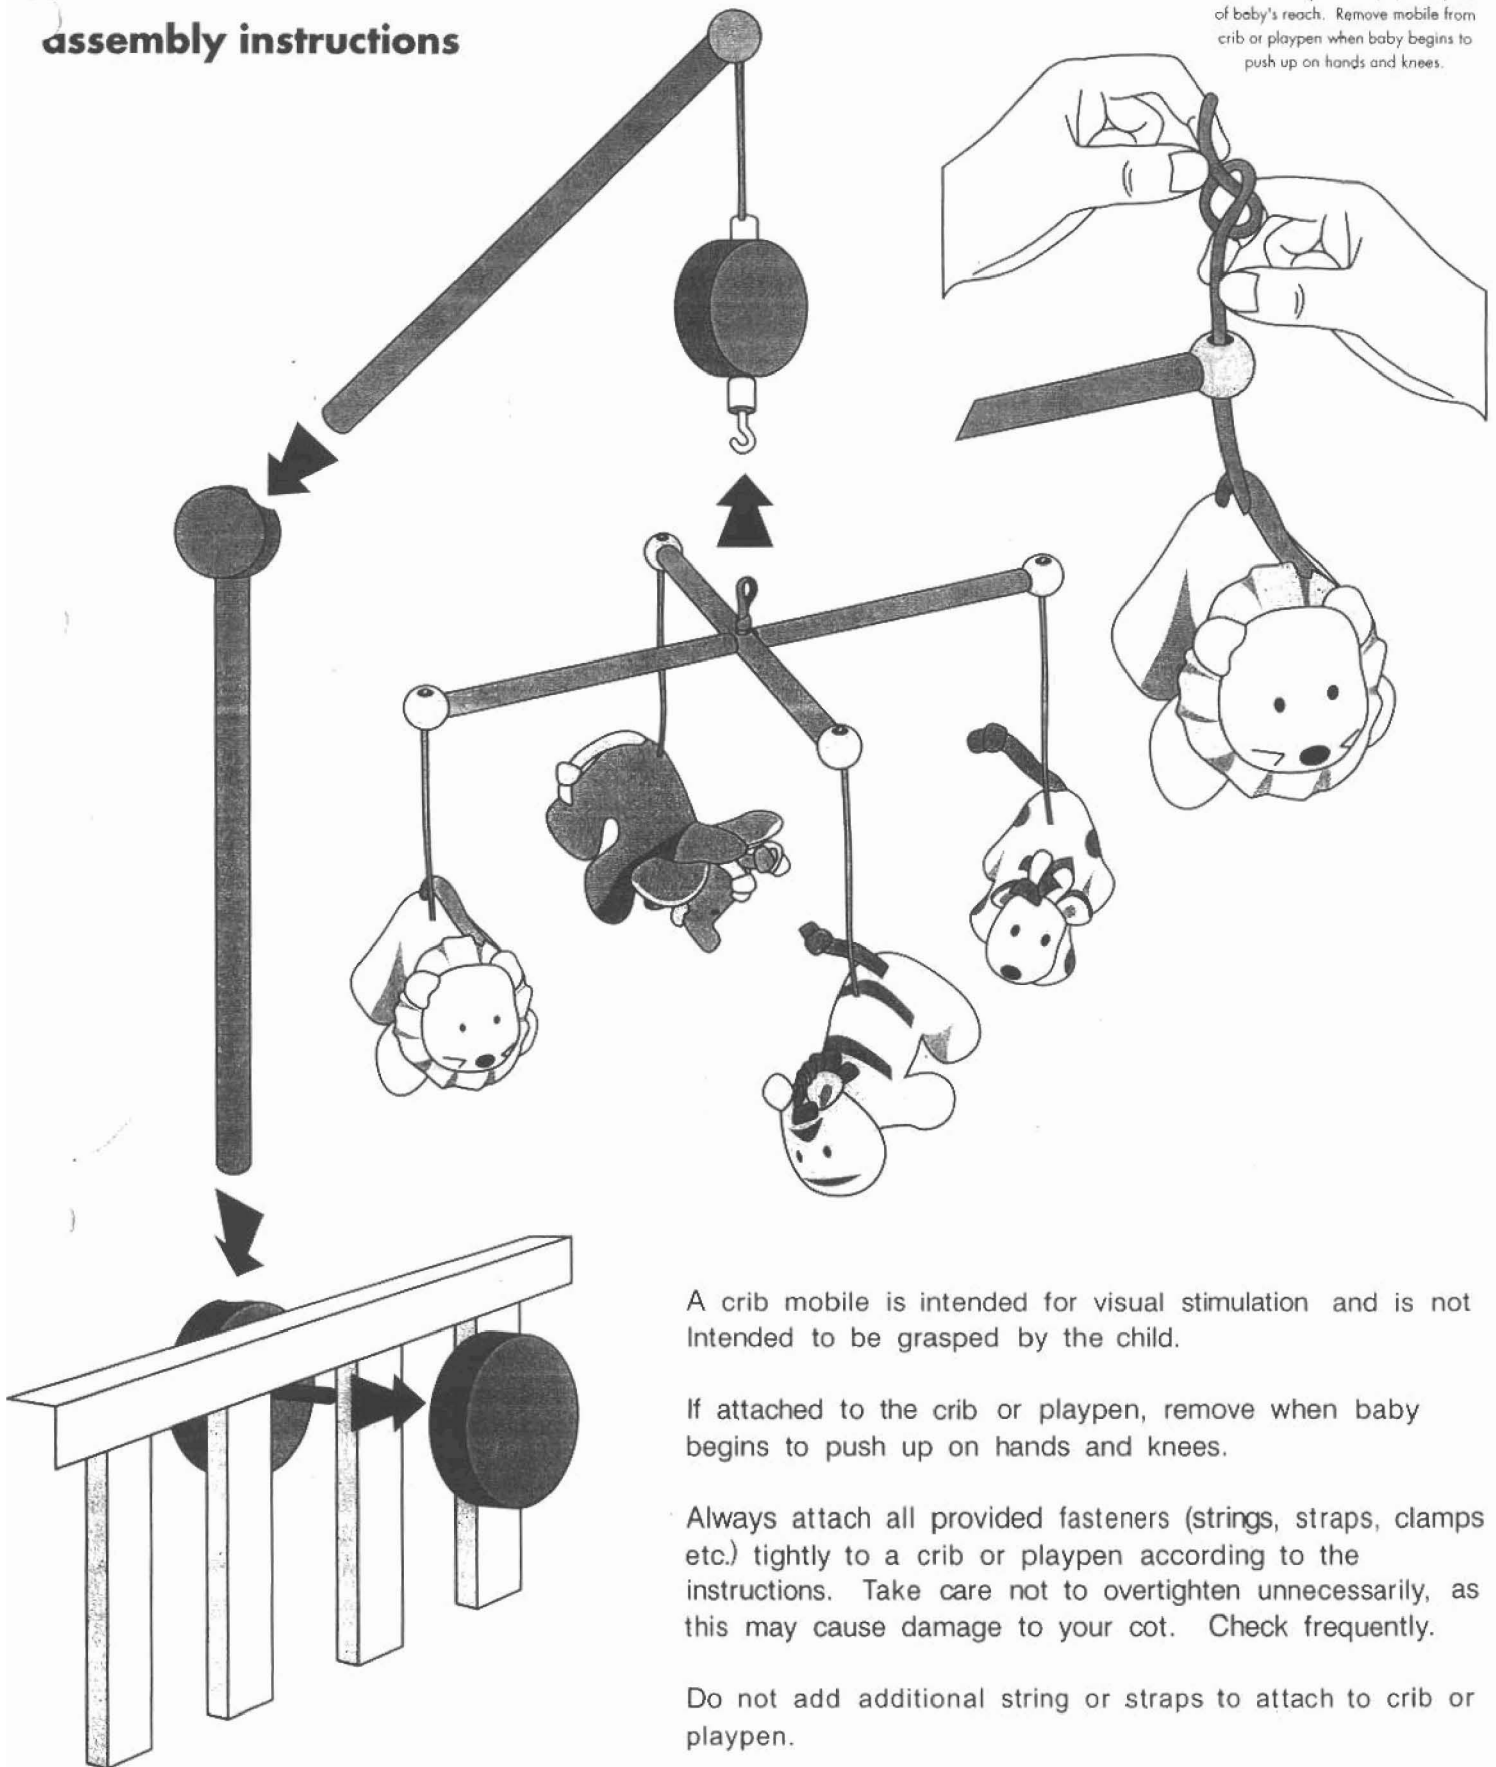

musical mobile

assembly instructions

0 months +

Adult assembly required

⚠WARNING

Possible entanglement injury. Keep out of baby's reach. Remove mobile from crib or playpen when baby begins to push up on hands and knees.

A crib mobile is intended for visual stimulation and is not intended to be grasped by the child.

If attached to the crib or playpen, remove when baby begins to push up on hands and knees.

Always attach all provided fasteners (strings, straps, clamps etc.) tightly to a crib or playpen according to the instructions. Take care not to overtighten unnecessarily, as this may cause damage to your cot. Check frequently.