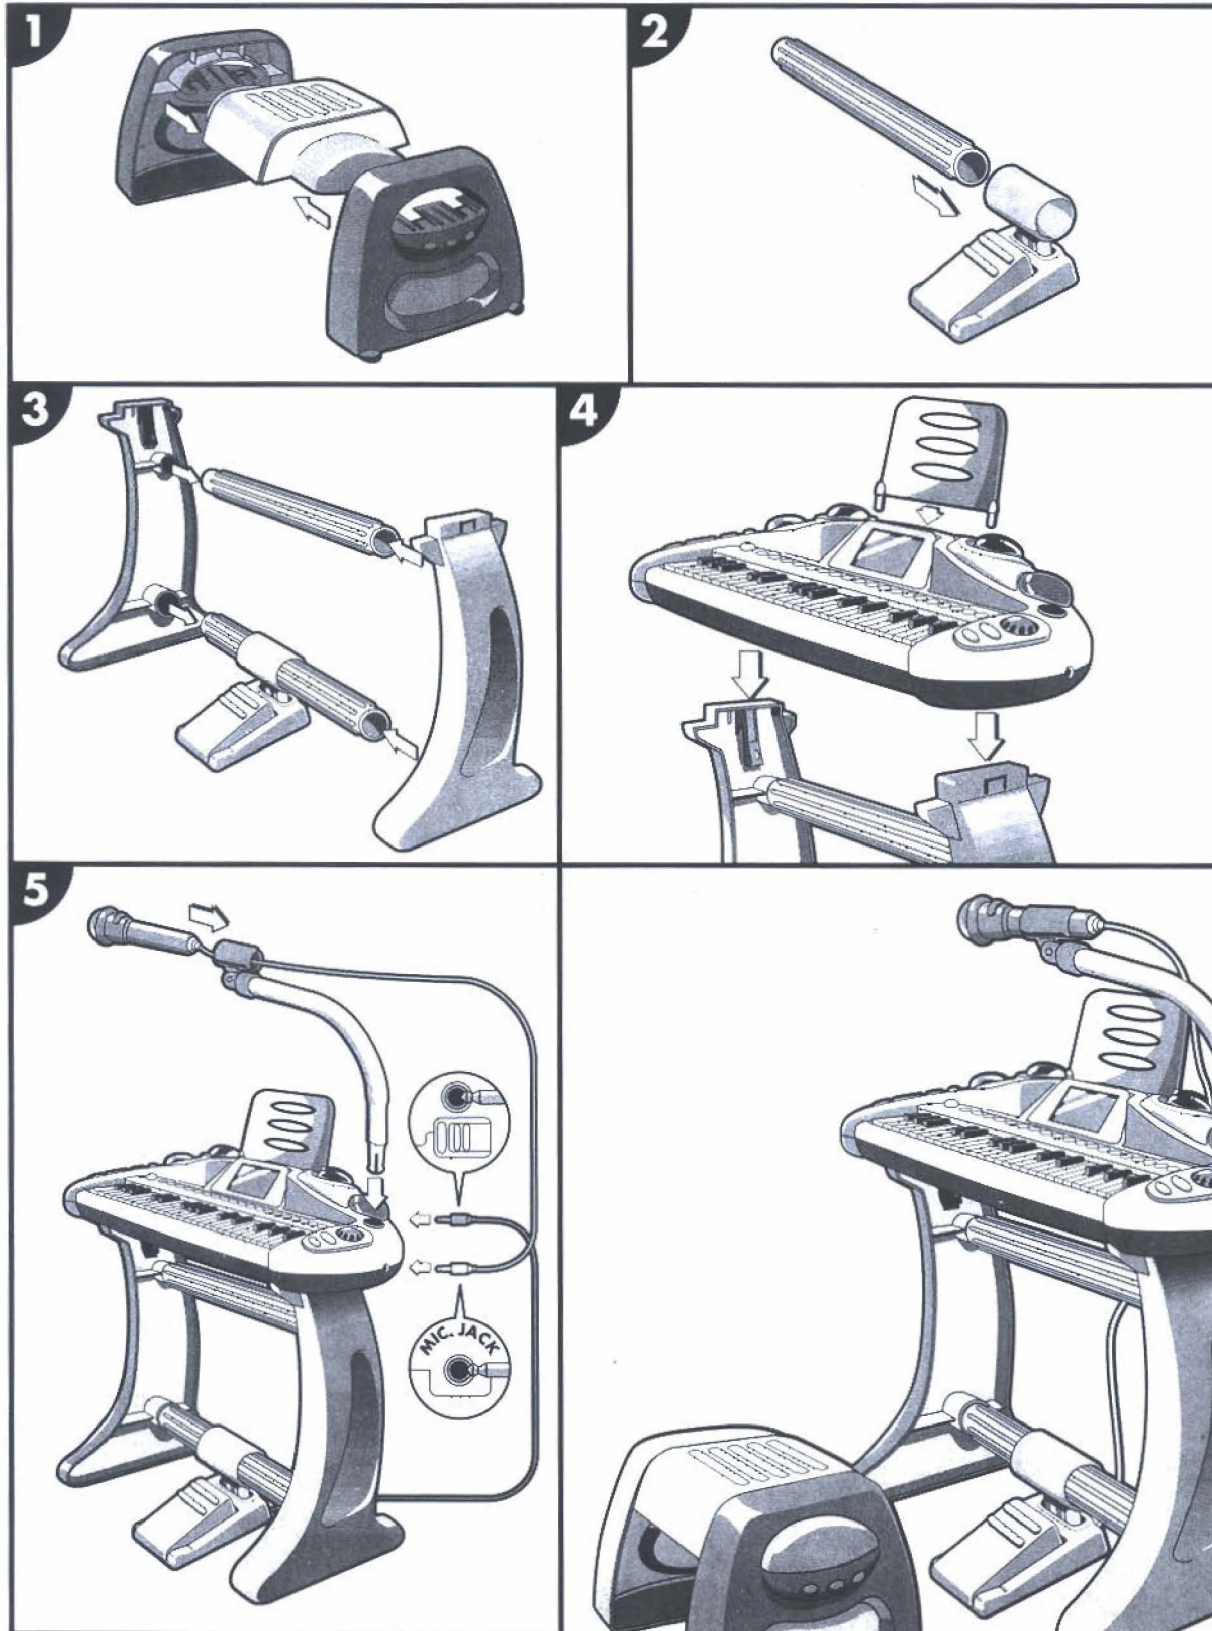

KEYBOARD AND STOOL

3 years +

Adult assembly required

WARNING

CHOKING HAZARD - small parts & long cord
Not suitable for children under 3 years

SKU: 107651

Early Learning Centre@ Swindon SN3 4TJ England.
Customer Service Department 01793 443322