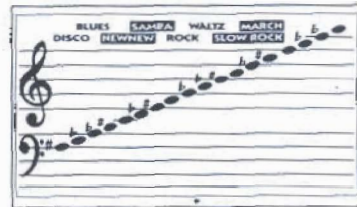

KEYBOARD AND STOOL

3 years +

Adult assembly required
WARNING
 CHOKING HAZARD - small parts & long cord
 Not suitable for children under 3 years

21. LCD Display

1. Volume knob (MAX/OFF)
2. Mic Socket
3. Battery Compartment (Rear side)
4. Rhythmic Selector (x8)
5. Musical Instrument Tones (x8)
6. Replay key
7. Demo key (8 Songs continued)
8. One Song Demo key
9. Stop key
10. Record key
11. Tempo Up/ Down Control key
12. Speaker(Rear side)
13. Keyboard

14. Low Tom select key
15. High Tom select key
16. Bass Drum select key
17. Cymbal select key
18. High-hat select key
19. Microphone holder
20. Microphone
21. LCD Display
22. Stool
23. One Key One Play button
24. Learning button
25. Sustain pedal
26. Sustain pedal socket

OPERATIONS:

1. START PLAYING

- Insert batteries in the battery compartment at the rear side.
- Rotate "VOLUME" knob clockwise and start playing.

2. PLAY KEYBOARD

Press one of the keys, the keyboard LED will light up and the LCD screen will help you distinguish each note of the scale by displaying the appropriate note of the scale as you play the actual note. Learn to compose your own music.

3. CHANGE ALL INSTRUMENT SOUND

Select one of eight instrument keys: PIANO, ORGAN, VIOLIN, TRUMPET, MANDOLIN, BELL, MUSIC BOX, and GUITAR. Press the key to play the sound effect.

4. Rhythm

- There are 8 different rhythms.
- You can also play keyboard while rhythm is playing.
- To stop rhythm, press the Stop key.
- To adjust the speed of the rhythm, press Tempo up/down control key.