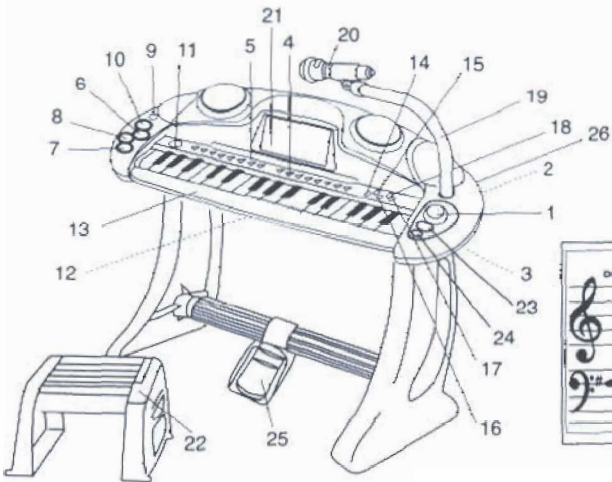

KEYBOARD AND STOOL

3 years +

Adult assembly required
WARNING
 CHOKING HAZARD - small parts & long cord
 Not suitable for children under 3 years

21. LCD Display

1. Volume knob (MAX/OFF)
2. Mic Socket
3. Battery Compartment (Rear side)
4. Rhythmic Selector (x8)
5. Musical Instrument Tones (x8)
6. Replay key
7. Demo key (8 Songs continued)
8. One Song Demo key
9. Stop key
10. Record key
11. Tempo Up/ Down Control key
12. Speaker(Rear side)
13. Keyboard

14. Low Tom select key
15. High Tom select key
16. Bass Drum select key
17. Cymbal select key
18. High-hat select key
19. Microphone holder
20. Microphone
21. LCD Display
22. Stool
23. One Key One Play button
24. Learning button
25. Sustain pedal
26. Sustain pedal socket

HOW TO REPLACE BATTERIES

1. Remove battery cover by pressing the clips and pulling the cover towards you.
2. Remove used batteries.
3. Insert new batteries ensuring '+' positive pole of batteries are placed as markings shown.
4. Replace the batteries cover.

OPERATIONS:

1. START PLAYING

- Insert batteries in the battery compartment at the rear side.
- Rotate "VOLUME" knob clockwise and start playing.

2. PLAY KEYBOARD

Press one of the keys, the keyboard LED will light up and the LCD screen will help you distinguish each note of the scale by displaying the appropriate note of the scale as you play the actual note. Learn to compose your own music.