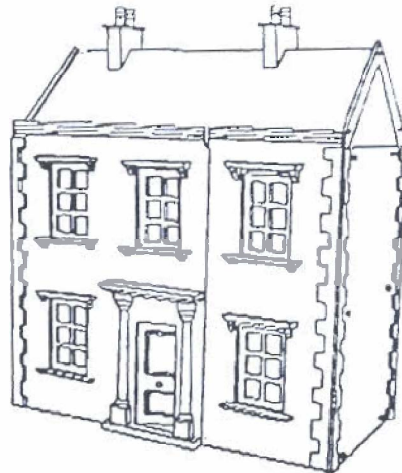

Georgian Dollhouse

3 years +
Adult assembly required

Early Learning Centre

Swindon,
SN3 4TJ,
England.

Customer Service Department: 01793 443372

Contents

NOTE: Please read instructions before starting to assemble

CE100931

A BASE

x 1

B INTERNAL WALL

x 1

BACK WALL

x 1

D MIDDLE FOOR