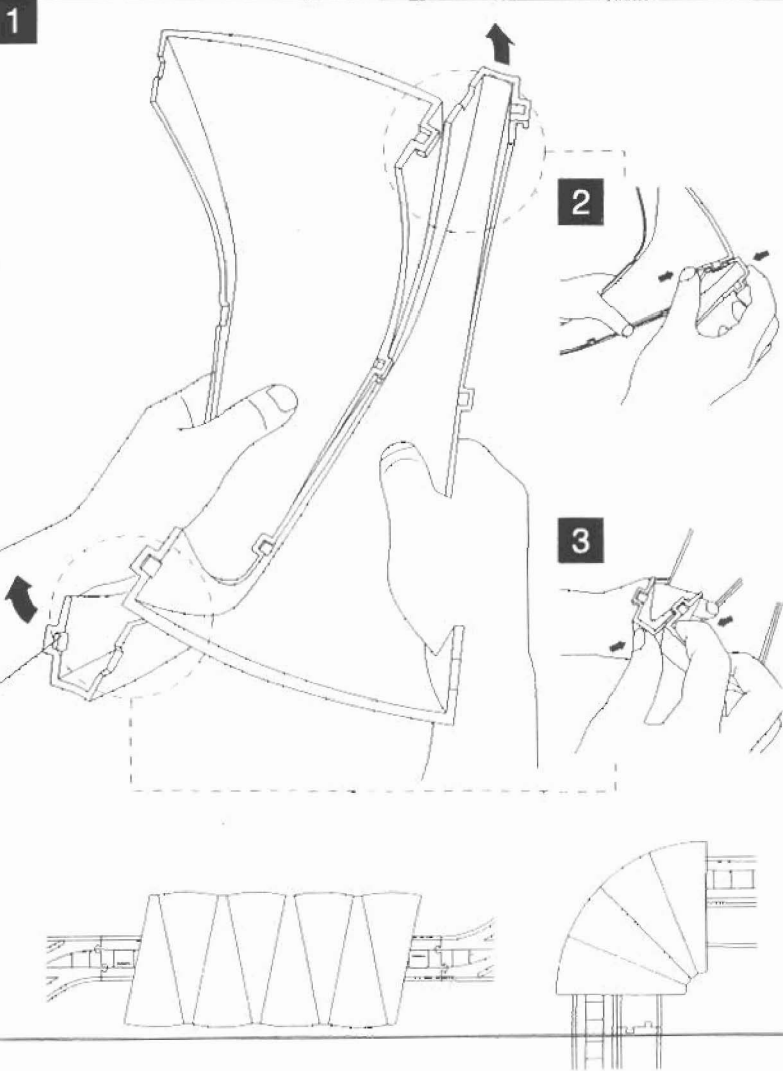

Euro Train Set

18 months +
Early Learning Centre
Swindon,
SN3 4TJ,
England.
Customer Service Department: 01793 443322

CE 46370

To connect the tunnels

The pieces can be connected to form a straight or curved tunnel.