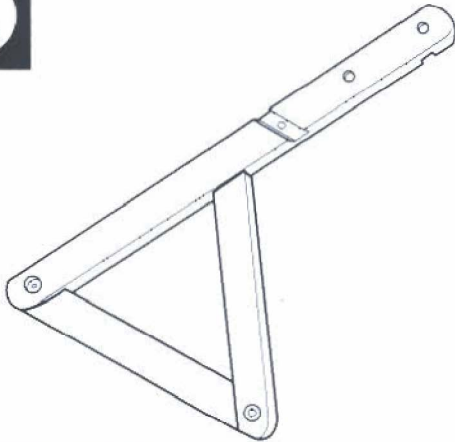

Adult assembly required

Doll's High Chair

SKU:109531

Early Learning Centre® Swindon SN3 4TJ England
Customer Service Department 01793 443322

Contents Note: Please read instructions before starting to assemble

A

x1

B

x1

C

x1

D

x1