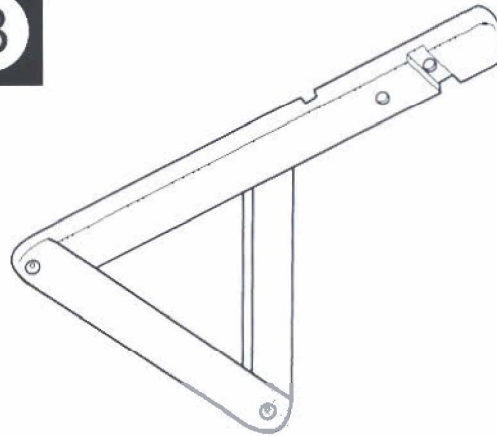

Adult assembly required

Doll's High Chair

SKU:109531

Early Learning Centre® Swindon SN3 4TJ England
Customer Service Department 01793 443322

Contents Note: Please read instructions before starting to assemble

A

x1

B

x1

C

x1

D

x1