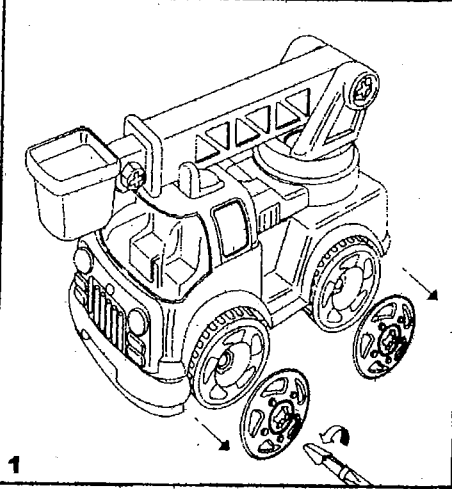

Instructions for Changing Button Cell Batteries (Included) for Sound Performance:

1) Remove small locking screw and battery cover.
2) Remove used button cell batteries
3) Insert 3 x A76 (V13GA, LR44) button cell batteries or equivalent. Make sure "+" positive and "-" negative pole of batteries are placed as markings show.
4) Replace the battery cover and small locking screw so that children cannot tamper with the button cell batteries.
5) Button cell batteries should be replaced only by an adult.

- DIFFERENT TYPES OF BATTERIES OR NEW AND USED ACCUMULATORS/BATTERIES ARE NOT TO BE MIXED.
- ONLY BATTERIES OF THE SAME OR EQUIVALENT TYPE AS RECOMMENDED ARE TO BE USED.
- BATTERIES ARE TO BE INSERTED WITH THE CORRECT POLARITY.
- EXHAUSTED BATTERIES ARE TO BE REMOVED FROM THE TOY.
- THE SUPPLY TERMINALS ARE NOT TO BE SHORT-CIRCUITED.

SKU: 113456

Early Learning Centre® Swindon SN3 4TJ England.

Customer Service Department 08705 352352