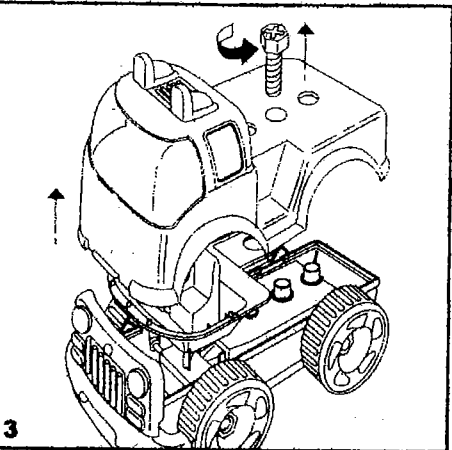

Instructions for Changing Button Cell Batteries (Included) for Sound Performance:

1) Remove small locking screw and battery cover.
2) Remove used button cell batteries
3) Insert 3 x A76 (V13GA, LR44) button cell batteries or equivalent. Make sure "+" positive and "-" negative pole of batteries are placed as markings show.
4) Replace the battery cover and small locking screw so that children cannot tamper with the button cell batteries.
5) Button cell batteries should be replaced only by an adult.

- DIFFERENT TYPES OF BATTERIES OR NEW AND USED ACCUMULATORS/BATTERIES ARE NOT TO BE MIXED.
- ONLY BATTERIES OF THE SAME OR EQUIVALENT TYPE AS RECOMMENDED ARE TO BE USED.
- BATTERIES ARE TO BE INSERTED WITH THE CORRECT POLARITY.
- EXHAUSTED BATTERIES ARE TO BE REMOVED FROM THE TOY.
- THE SUPPLY TERMINALS ARE NOT TO BE SHORT-CIRCUITED.

SKU: 113456

Early Learning Centre® Swindon SN3 4TJ England.

Customer Service Department 08705 352352