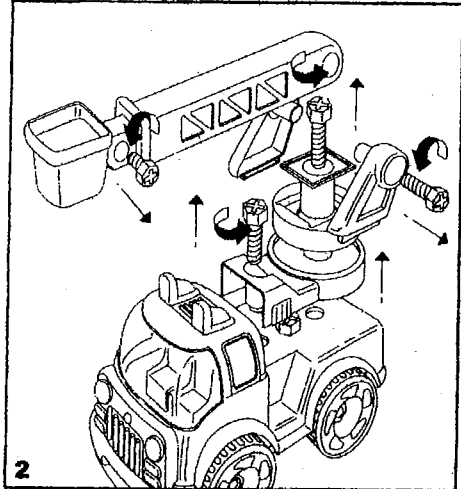

Instructions for Changing Button Cell Batteries (Included) for Sound Performance:

1) Remove small locking screw and battery cover.
2) Remove used button cell batteries
3) Insert 3 x A76 (V13GA, LR44) button cell batteries or equivalent. Make sure "+" positive and "-" negative pole of batteries are placed as markings show.
4) Replace the battery cover and small locking screw so that children cannot tamper with the button cell batteries.
5) Button cell batteries should be replaced only by an adult.

- DIFFERENT TYPES OF BATTERIES OR NEW AND USED ACCUMULATORS/BATTERIES ARE NOT TO BE MIXED.
- ONLY BATTERIES OF THE SAME OR EQUIVALENT TYPE AS RECOMMENDED ARE TO BE USED.
- BATTERIES ARE TO BE INSERTED WITH THE CORRECT POLARITY.
- EXHAUSTED BATTERIES ARE TO BE REMOVED FROM THE TOY.
- THE SUPPLY TERMINALS ARE NOT TO BE SHORT-CIRCUITED.

SKU: 113456

Early Learning Centre® Swindon SN3 4TJ England.

Customer Service Department 08705 352352