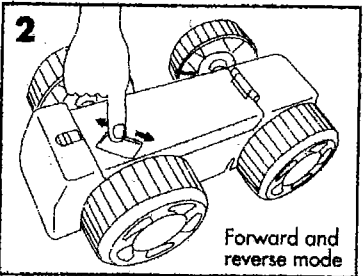

# BUILD YOUR OWN FIRE ENGINE KIT

To operate the fire engine:

Forward and reverse mode

To operate the power drill:

Fasten

Unfasten

To assemble the screwdriver:

To assemble the power drill:

RATING: 3.0V d.c.  
0.3W  
SIZE: 'AA' 1.5V x 2

**Instructions For Changing Batteries**

- 1) Remove small locking screw and battery cover.
- 2) Install two 'AA' batteries into the battery compartment, as indicated by the polarity symbols marked in the diagrams.
- 3) Replace the cover and small locking screw.