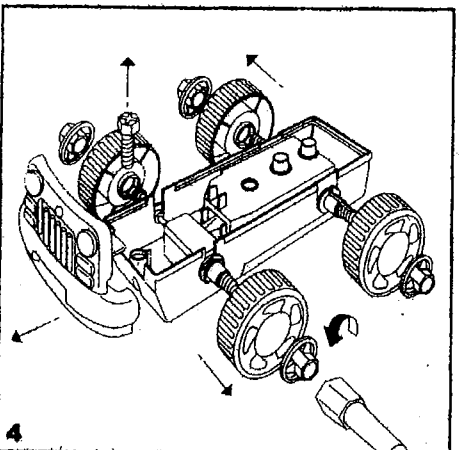

Instructions for Changing Button Cell Batteries (Included) for Sound Performance:

1) Remove small locking screw and battery cover.
2) Remove used button cell batteries
3) Insert 3 x A76 (V13GA, LR44) button cell batteries or equivalent. Make sure "+" positive and "-" negative pole of batteries are placed as markings show.
4) Replace the battery cover and small locking screw so that children cannot tamper with the button cell batteries.
5) Button cell batteries should be replaced only by an adult.

- DIFFERENT TYPES OF BATTERIES OR NEW AND USED ACCUMULATORS/BATTERIES ARE NOT TO BE MIXED.
- ONLY BATTERIES OF THE SAME OR EQUIVALENT TYPE AS RECOMMENDED ARE TO BE USED.
- BATTERIES ARE TO BE INSERTED WITH THE CORRECT POLARITY.
- EXHAUSTED BATTERIES ARE TO BE REMOVED FROM THE TOY.
- THE SUPPLY TERMINALS ARE NOT TO BE SHORT-CIRCUITED.

SKU: 113456

Early Learning Centre® Swindon SN3 4TJ England.

Customer Service Department 08705 352352