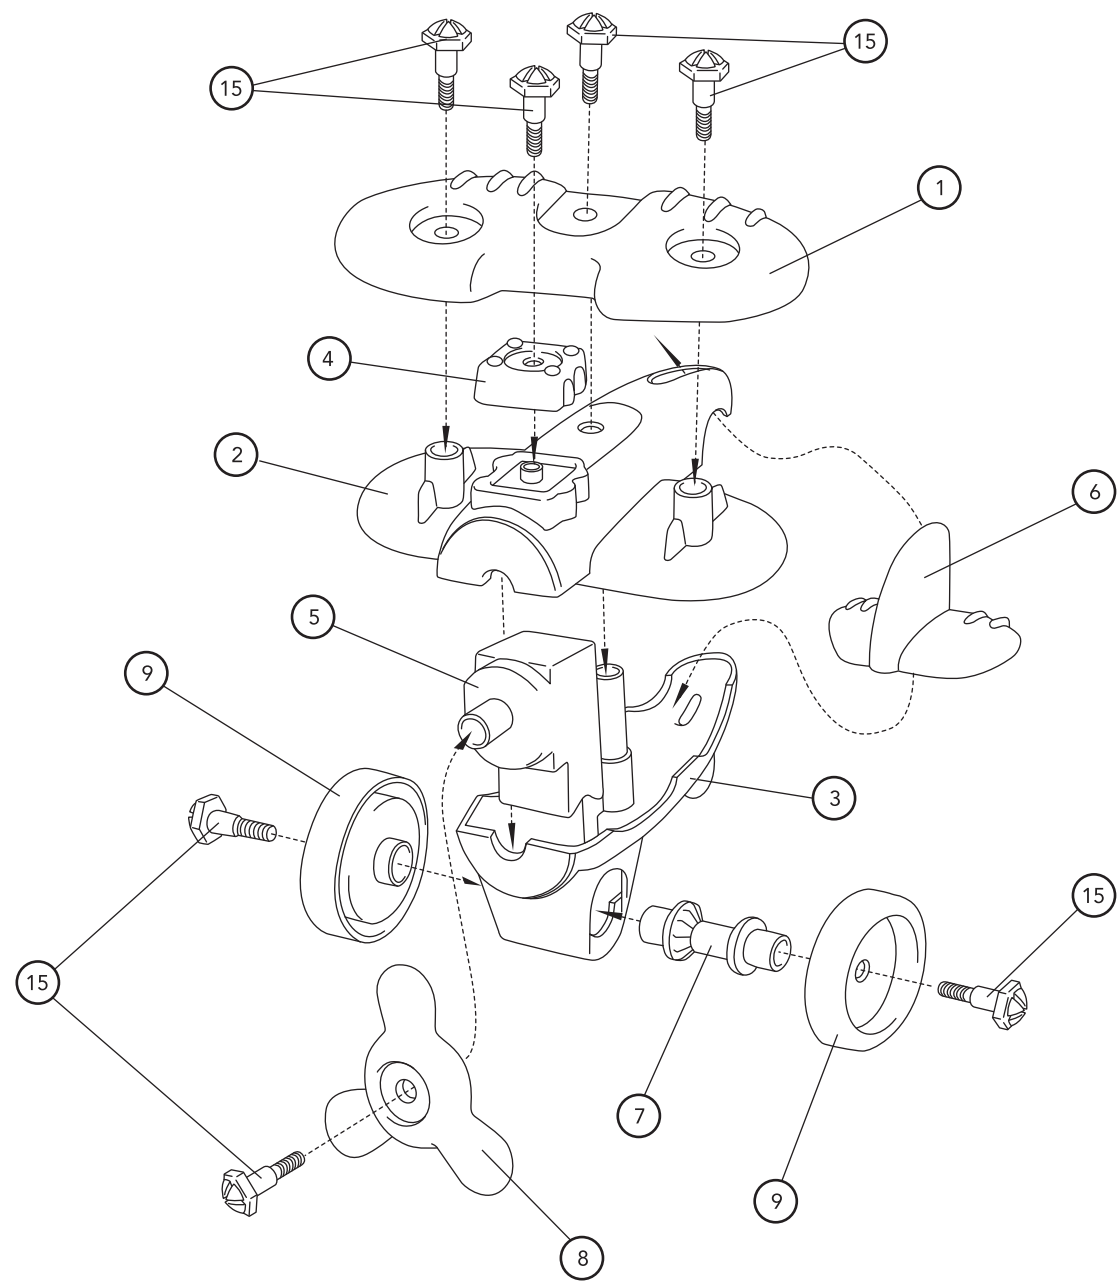

assembly

build and play plane

assembly instructions

1159470307
Early Learning Centre®
Swindon SN3 4TJ England.

Customer Service Department
08705 352352

contents

| | | | |
|-------|-------|-------|--------|
| 1 x1 | 2 x1 | 3 x1 | |
| | | | |
| 4 x1 | 5 x1 | 6 x1 | 7 x1 |
| | | | |
| 8 x1 | 9 x2 | 10 x1 | 11 x1 |
| | | | |
| 12 x1 | 13 x1 | 14 x1 | 15 x10 |
| | | | |