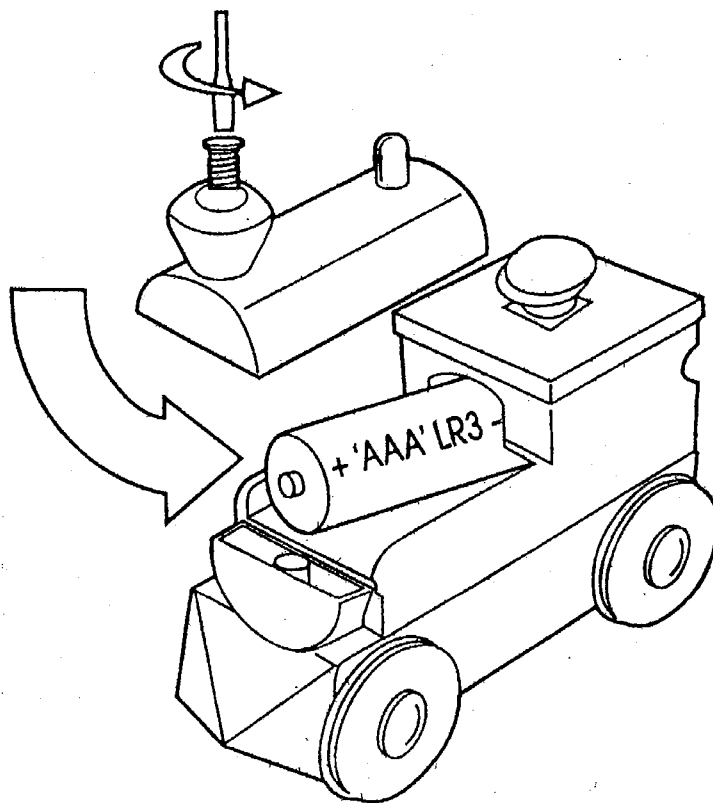

Battery Powered Steam Locomotive

3 years +

⚠ WARNING
CHOKING HAZARD - small parts
Not suitable for children
under 3 years

INSTRUCTIONS

1. Number of battery required 1 x AAA (MN2400, LR03)
2. Remove small locking screw and battery cover.
3. Remove used batteries.
4. Insert new batteries ensuring '+' positive pole of batteries are placed as markings shown.
5. Replace the battery cover and screw.