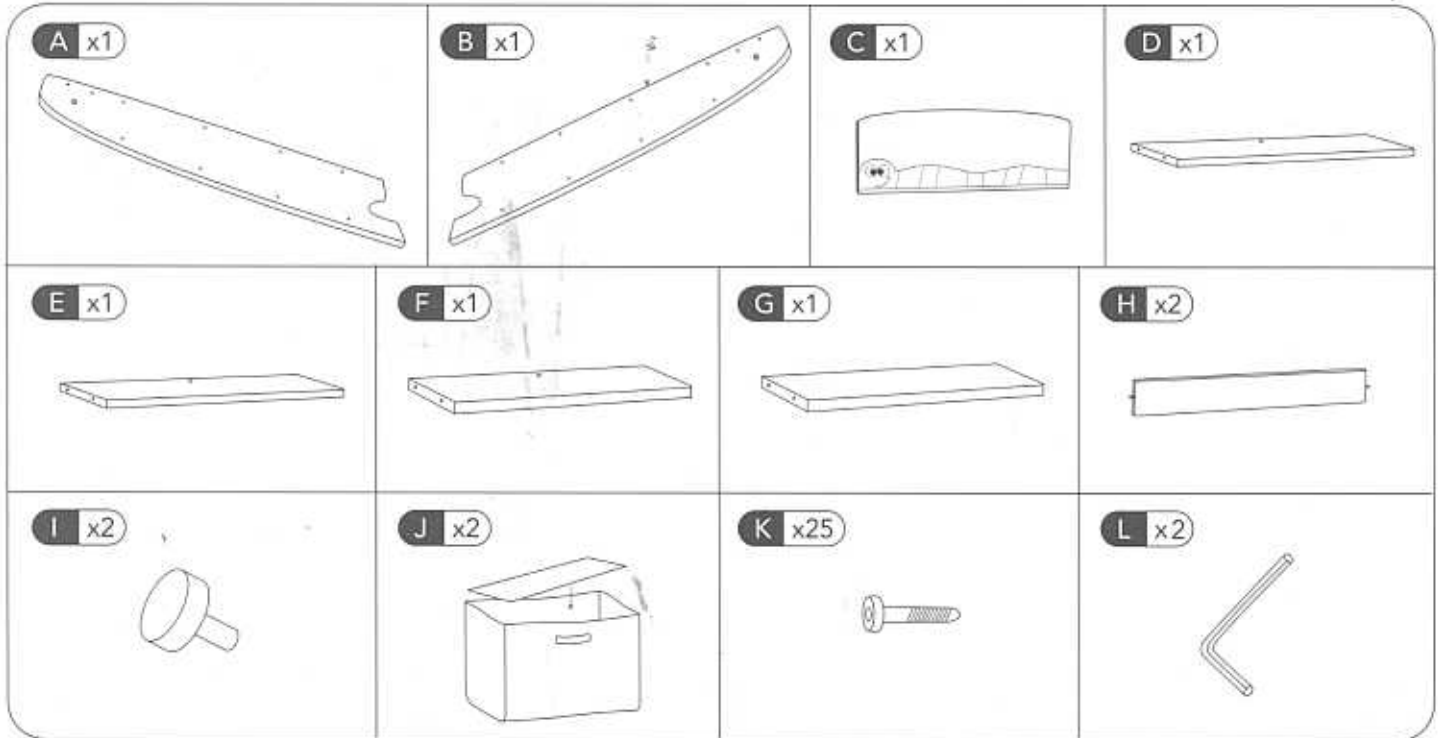

# bedroom bookcase

assembly instructions

115521/115525 0407  
Early Learning Centre®  
Swindon SN3 4TJ England.

Customer Service Department  
08705 352352

## contents