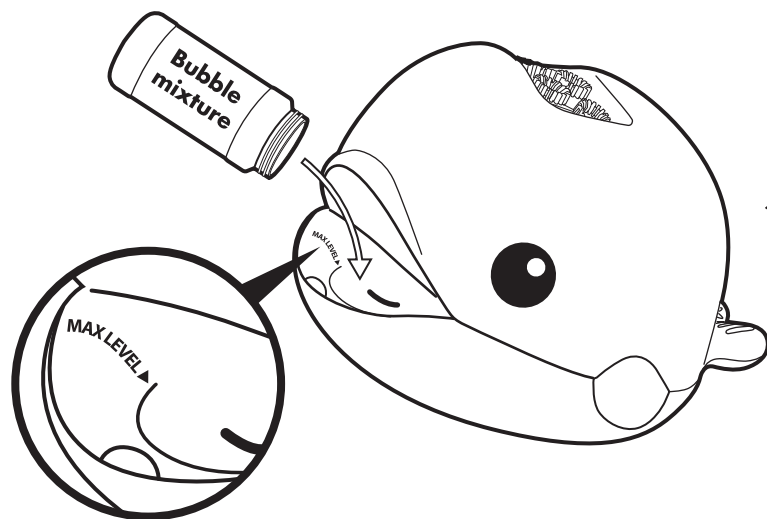

bubble whale

user guide

145301/145302 1116
Early Learning Centre®
Watford WD24 6SH England.

Customer Service Department
0371 231 3513

how to play

1. Pour bubble mixture into the bubble machine below the mark of max level.

2. Press button to start / stop.

3. Turn off the bubble machine after each use. Pour out the remaining bubble solution. Do not submerge the bubble machine in water, do not leave bubble solution in the bubble machine.

Warning! Bubble mixture can leave a slippery deposit in front of the machine. We recommend that you do not allow children to play directly in front of the machine and that the area is cleaned thoroughly after use.