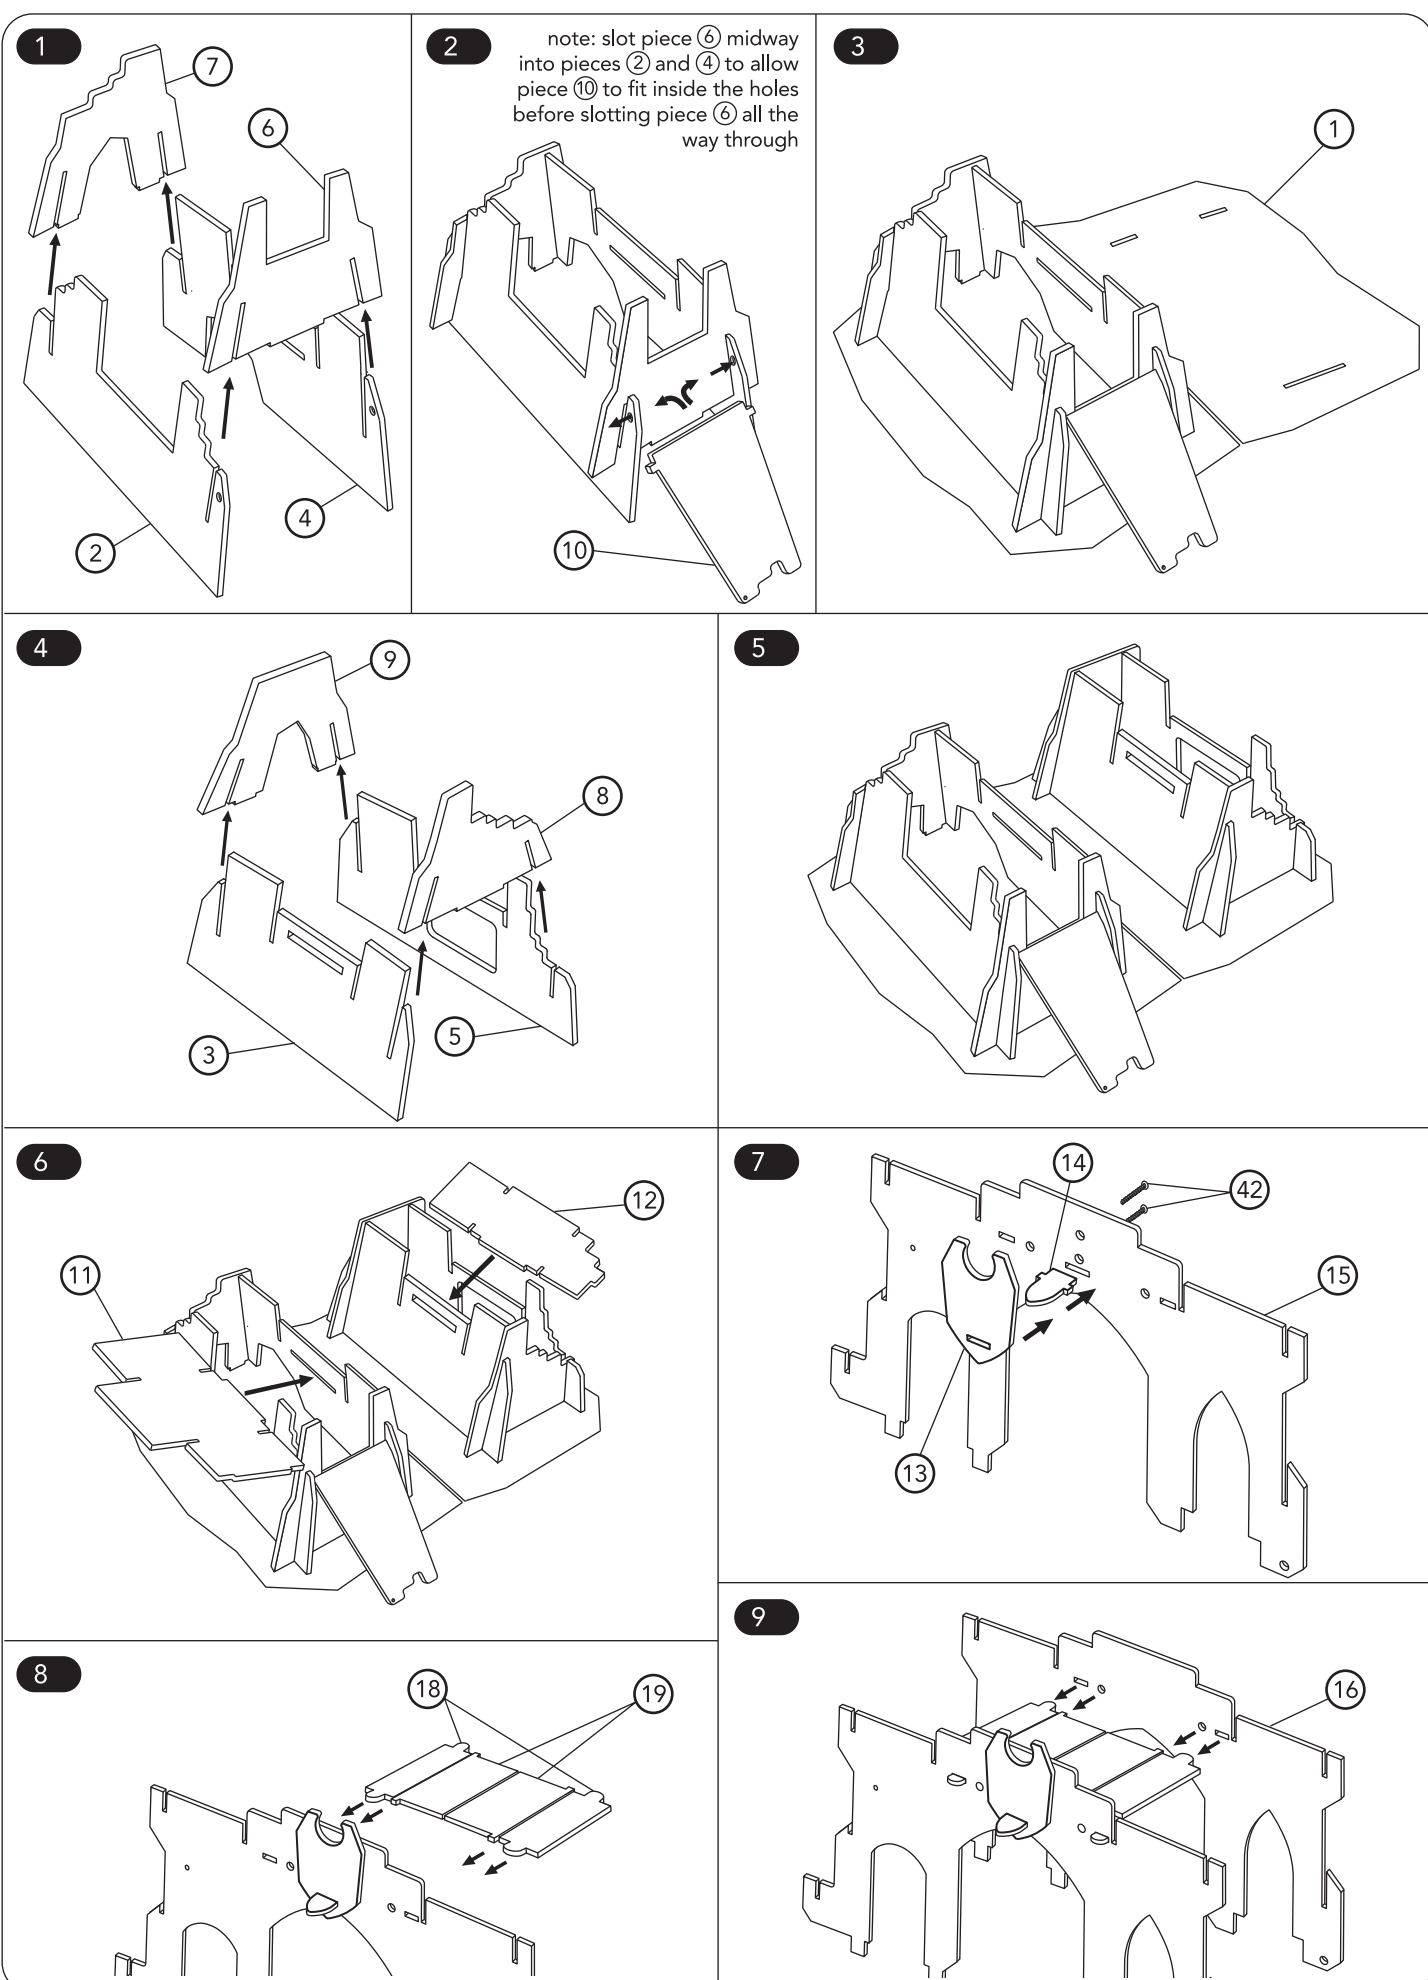

assembly

tower of darkness

user guide

120892 1111  
Early Learning Centre®  
Walford WD24 6SH England.

Customer Service Department  
0871 231 3511

parts checklist

assembly

assembly