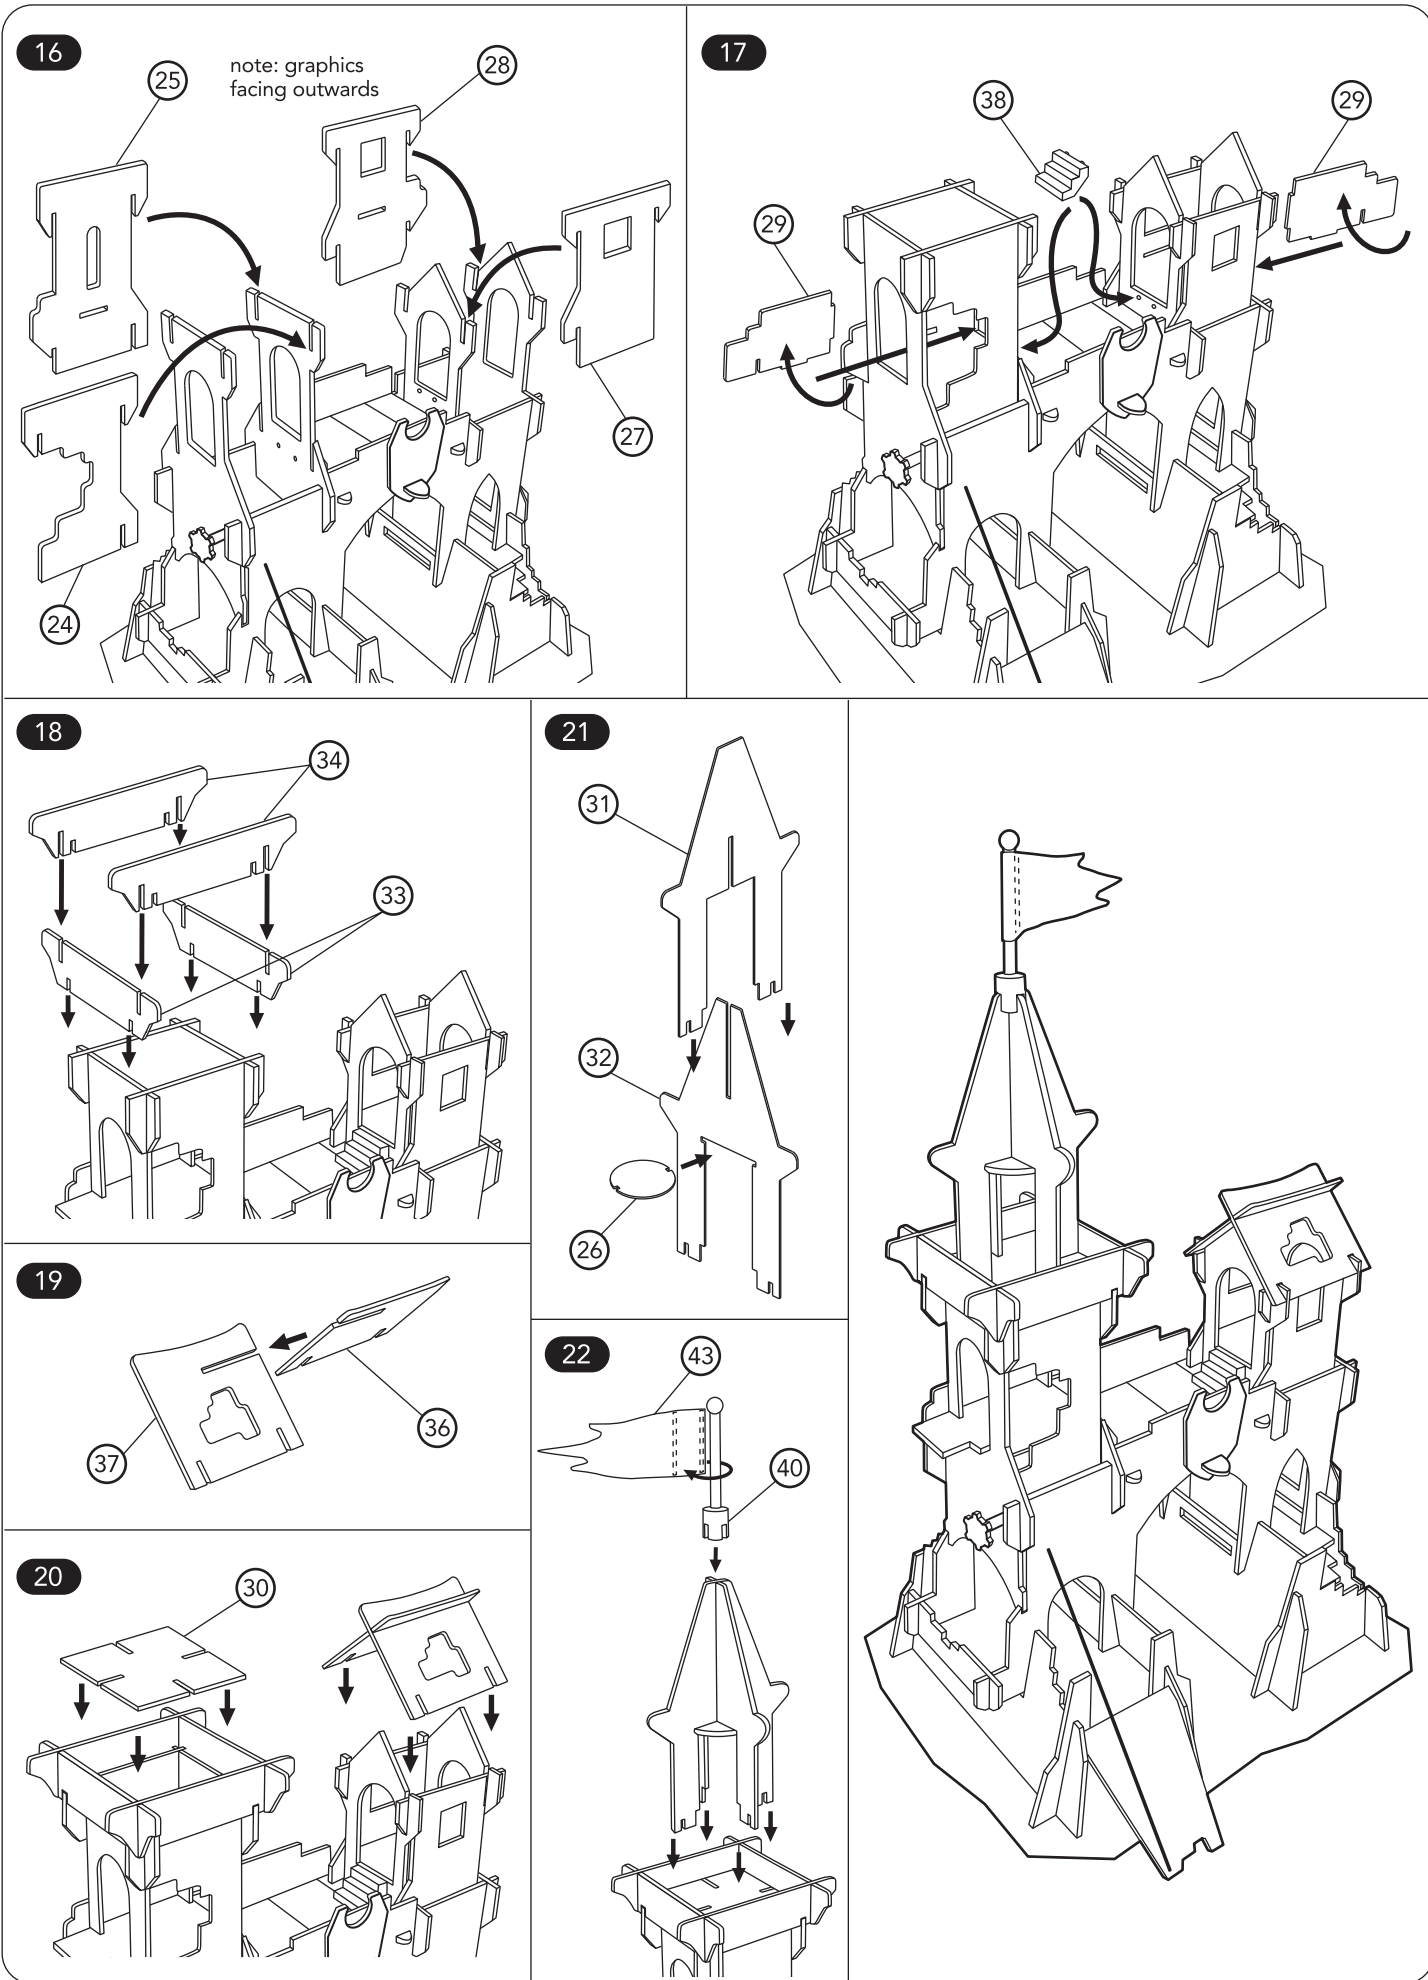

assembly

tower of darkness

user guide

120892 1111  
Early Learning Centre®  
Walford WD24 6SH England.

Customer Service Department  
0871 231 3511

parts checklist

assembly

assembly